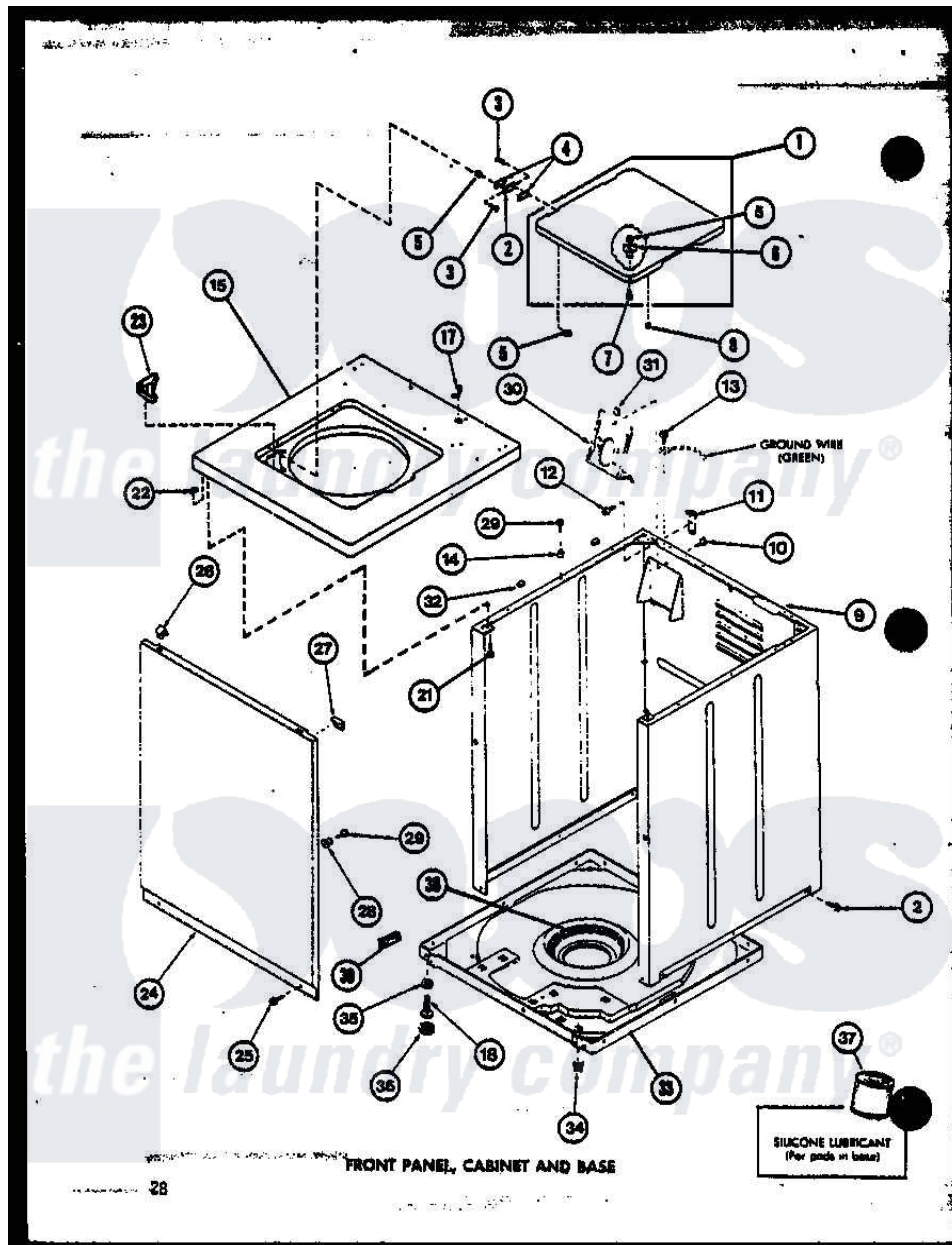

# Amana TAA5001 (BOM: P7704008W) 01 - FRONT PANEL

Amana Residential Amana TAA5001 (BOM: P7704008W) Washer Parts Parts Diagram 01 - FRONT PANEL  
 Click on the part number to view part

Item	Original Part Number	Replaced By	Status	Part Description
1	R0603046		Not Available	LOADING DOOR
"	R0603008		Not Available	LOADING DOOR
"	R0603045		Not Available	LOADING DOOR
2	R0605502	<a href="#">21583</a>		Hinge
3	R0600007	<a href="#">22649</a>		Screw, 8-32 X 13/32 FI
4	R0604502	<a href="#">21584</a>		Gasket
5	R0601002	<a href="#">21752</a>		Nut, 8-32 Hex Brilock
6	<a href="#">R0603504</a>			Actuator, Door Switch
7	R0600008	<a href="#">26769</a>		Assembly, Screw And Washer
8	R0606501	<a href="#">40038001</a>		Bumper
9	R0603090	<a href="#">38612LP</a>		Kit Service Cabinet
"	R0603102		Not Available	CABINET-GOLD
"	R0603091	<a href="#">38612WP</a>		Kit-Servic
10	R0600009		Not Available	SCREW
11	R0605528	<a href="#">Y27103</a>		Hinge, Hold-Down Lug
12	R0600032	<a href="#">3390631</a>		Screw, 10-16 X 3/8