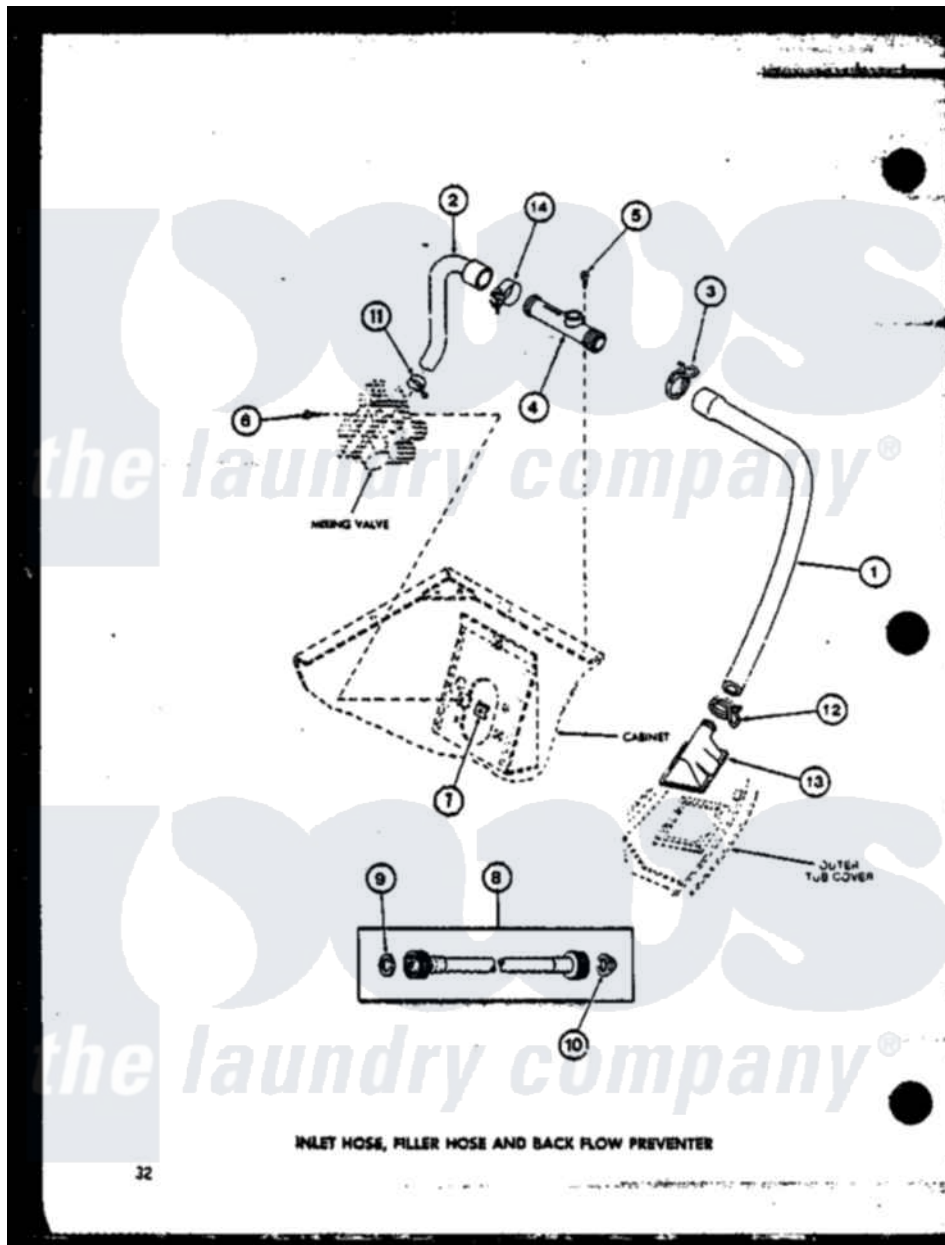

Amana TAA5001 (BOM: P7704008W) 02 - INLET HOSE

Amana Residential Amana TAA5001 (BOM: P7704008W) Washer Parts Parts Diagram 02 - INLET HOSE
 Click on the part number to view part

Item	Original Part Number	Replaced By	Status	Part Description
1	R0606544		Not Available	HOSE
2	R0606503	27183		Hose, Mixing Valve
3	R0601541	285655		Clamp, Hose
4	R0605507	34280		Assembly, Backflow Prevento
5	R0600004	W10116760		Screw
6	R0600009		Not Available	SCREW
7	R0601007	54038		NUt, Speed U-Type
8	R0606504	202860		Inlet Hose Assembly
9	R0600505	Y013783		Washer, Inlet Hose
10	R0600504	22002960		Strainer, Washer Inlet
11	R0601505	285655		Clamp, Hose
12	R0601542	29210		Hose Clamp
13	R0603542		Not Available	HEAD, WATER INLET
14	R0601505	285655		Clamp, Hose