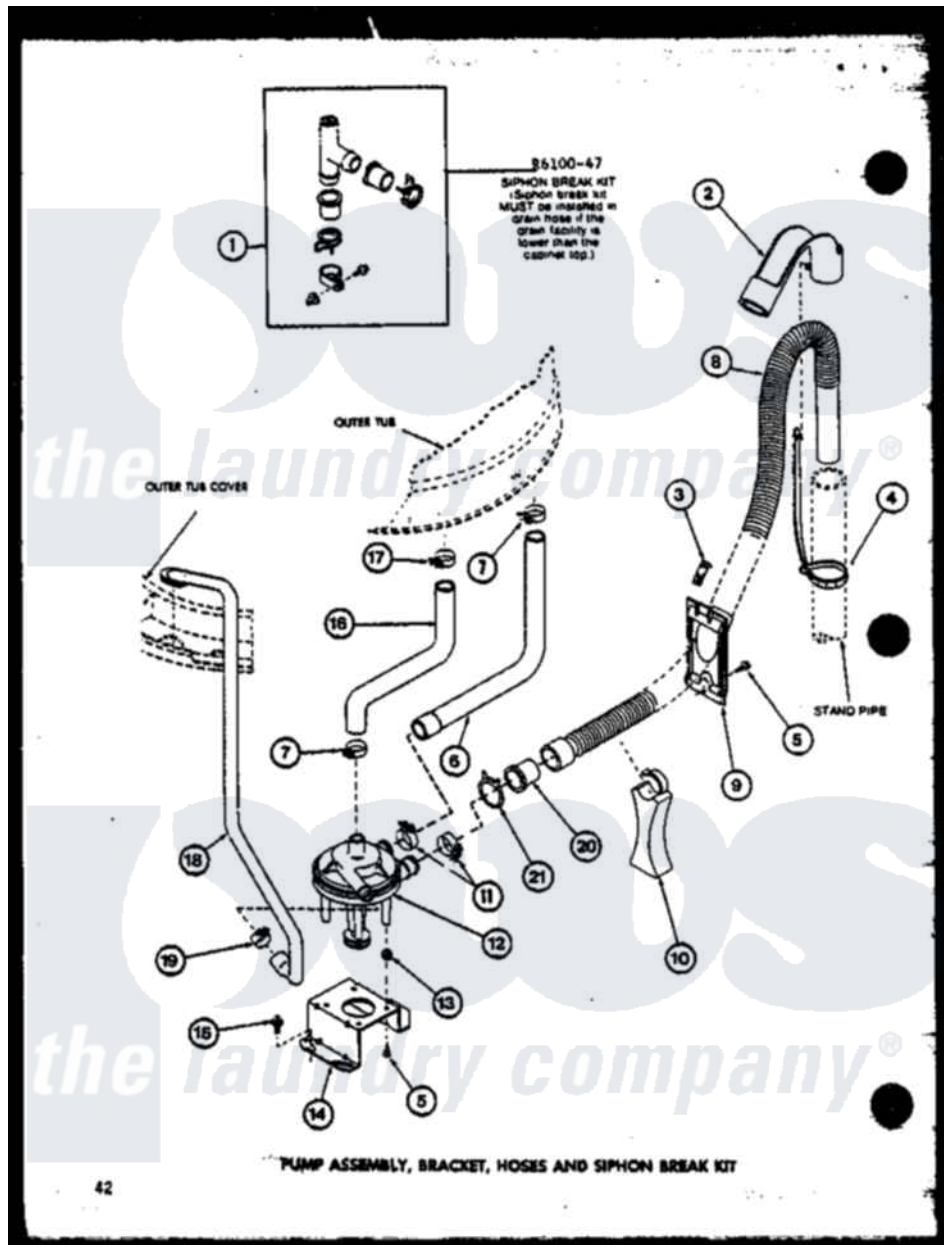

Amana TAA5001 (BOM: P7704008W) 09 - PUMP ASSY

Amana Residential Amana TAA5001 (BOM: P7704008W) Washer Parts Parts Diagram 09 - PUMP ASSY
 Click on the part number to view part

Item	Original Part Number	Replaced By	Status	Part Description
1	R0610047	76660		Break-Sphn
2	R0603546	22003814		Retainer, Drain Hose
3	R0601545		Not Available	CLIP, HOSE RETAINER
4	R0603548	8539404		Tie-Wire
5	R0600029	27001200		Screw
6	R0606514		Not Available	HOSE
7	R0601515	285655		Clamp, Hose
8	R0606547	39952		Hose- Drain
9	R0603544		Not Available	HOSE RETAINER
10	R0603547		Not Available	HOSE SUPPORT
11	R0601516	285655		Clamp, Hose
12	R0610501	31968		Assembly, Pump NA
13	R0601014	31098		Screw, 10-10 5/8 Unslot
14	R0605524	27105		Bracket, Pump Mounting
15	R0600018	27157		Screw, 10-24 X 5/8 Spec
16	R0606513		Not Available	HOSE

17	R0601505	285655	Clamp, Hose
18	R0606512		RECIRCULATING HOSE
19	R0601517	285655	Clamp, Hose
20	R0603545		HOSE ADAPTER
21	R0601544		HOSE CLAMP