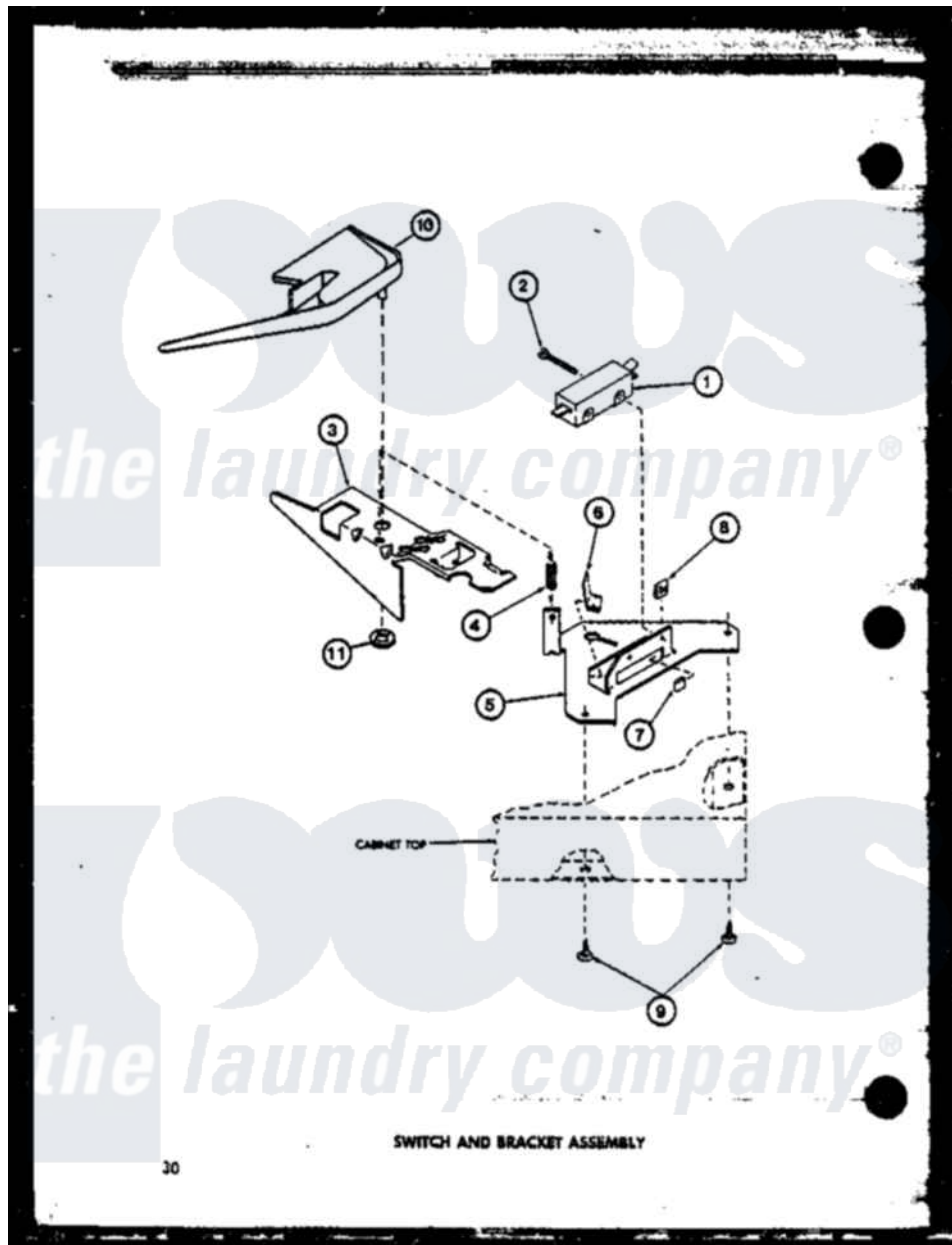

# Amana TAA5001 (BOM: P7704008W) 10 - SWITCH AND BRACKET ASSY

Amana Residential Amana TAA5001 (BOM: P7704008W) Washer Parts Diagram 10 - SWITCH AND BRACKET ASSY

[Click on the part number to view part](#)

Item	Original Part Number	Replaced By	Status	Part Description
1	R0602507	<a href="#">27612</a>		Switch, Lid
2	R0600011		Not Available	SCREW
3	R0605504	<a href="#">27602</a>		Lever, Out-Of-Bal Switch
4	R0605506		Not Available	SPRING
5	R0605505		Not Available	BRACKET
6	R0601503		Not Available	U-CLIP
7	R0601504	<a href="#">27610</a>		Clip, U
8	R0601006		Not Available	NUT
9	R0600012	<a href="#">489464</a>		Screw
10	R0605671		Not Available	SWITCH SHIELD
11	R0601032	<a href="#">29043</a>		Nut, Push