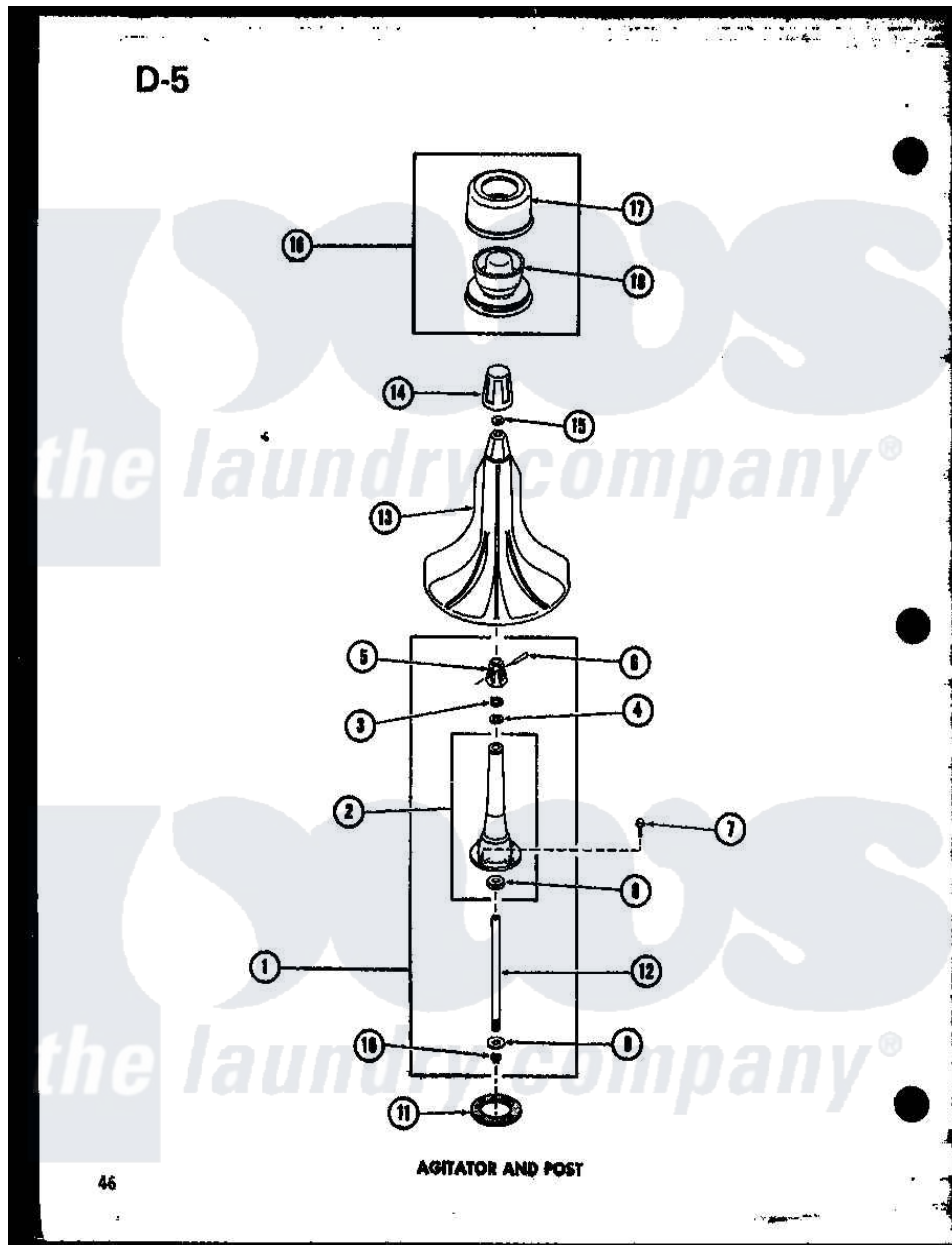

Amana TAA600 (BOM: P7575101W) 01 - AGITATOR AND POST

Amana Residential Amana TAA600 (BOM: P7575101W) Washer Parts Parts Diagram 01 - AGITATOR AND POST
 Click on the part number to view part

Item	Original Part Number	Replaced By	Status	Part Description
1	R0610001		Not Available	ASSEMBLY, AGITATOR POST
2	R0605519		Not Available	POST, AGITATOR
3	R0600511		Not Available	WASHER
4	R0600512	04704		Washer, .630idx1.125odx
5	R0603518	28091		Assembly, Agitator Shaftanddr
6	R0601510	20243		Pin, Taper
7	R0600019	3400527		Screw
8	R0600513		Not Available	THRUST WASHER
9	R0600514	27164		Washer, Spline
10	R0601511	27197		Ring, Retaining
11	R0604503	27020		Gasket, Center Column
12	R0610002	28091		Assembly, Agitator Shaftanddr
13	R0603513		Not Available	AGITATOR
14	R0603514		Not Available	HOLD-DOWN CAP
15	R0600515		Not Available	WASHER