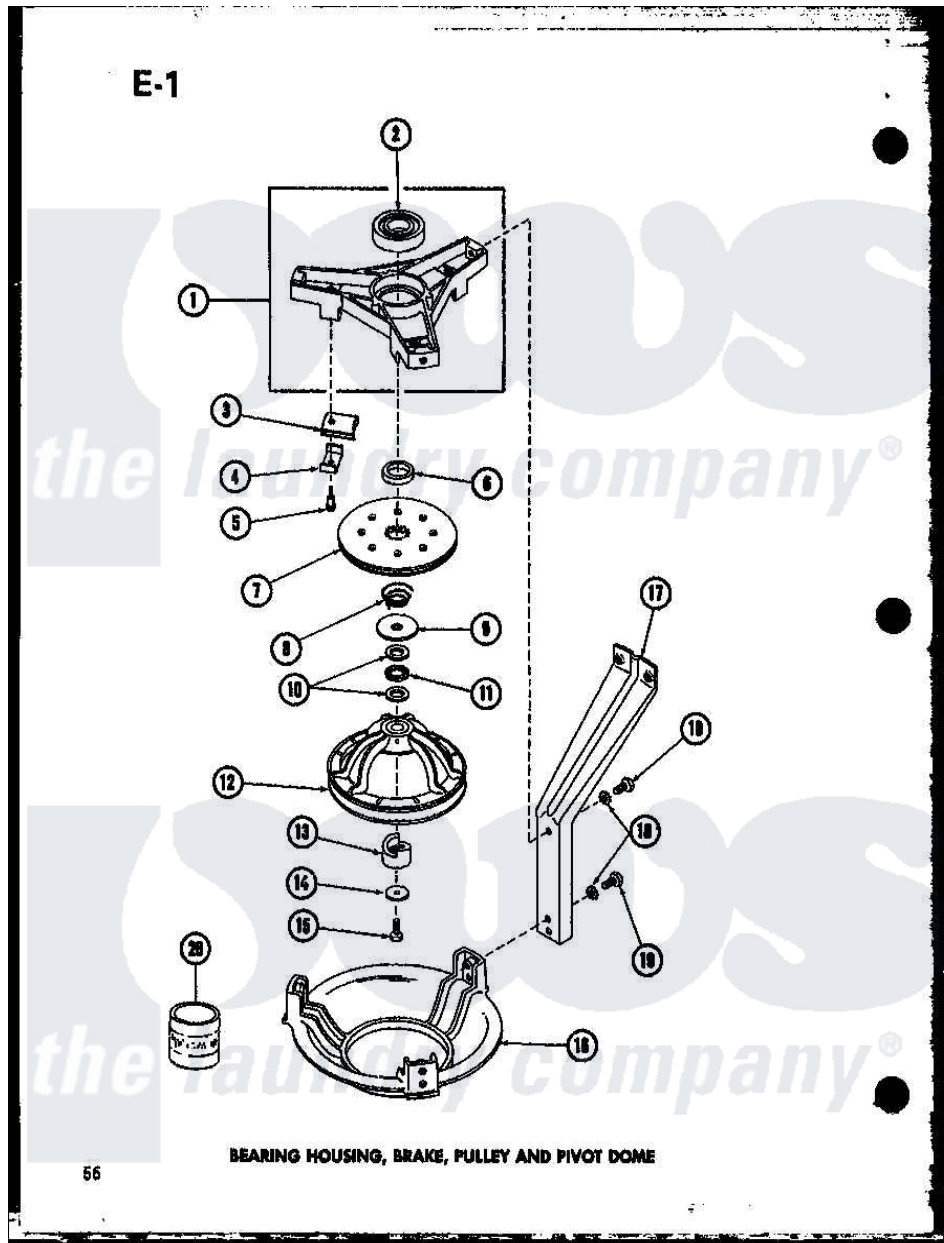

Amana TAA600 (BOM: P7575101W) 02 - BEARING HOUSING

Amana Residential Amana TAA600 (BOM: P7575101W) Washer Parts Parts Diagram 02 - BEARING HOUSING
 Click on the part number to view part

Item	Original Part Number	Replaced By	Status	Part Description
1	R0610009	35746		AssemBly, Bearing Housing-L
2	R0605530	40004001		Bearing, Main
3	R0610010	R9900543		Pad-Brake
4	R0605531	28604		Shim
5	R0600027	26547		Screw, 10-24 Shoulder
6	R0605532	27176		Spacer
7	R0610008	R9900474		Brake Assembly
8	R0605529	33435		Spring, Conical
9	R0600523	40063201		Washer, Flat
10	R0605533		Not Available	BEARING RACE
11	R0605534		Not Available	NEEDLE BEARING
12	R0610007	34232P		Kit-Pulley
13	R0605535	27018		Helix
14	R0600521	40041501		Washer
15	R0600026	40063401		Screw, 1/4-20 x 5/8 Hex
16	R0605526		Not Available	PIVOT DOME

17 R0605525

[27090](#)

Leg, Support

18 R0600519

Not Available

LOCKWASHER

19 R0600025

Not Available

SCREW

20 R0608008

Not Available

LUBRICANT