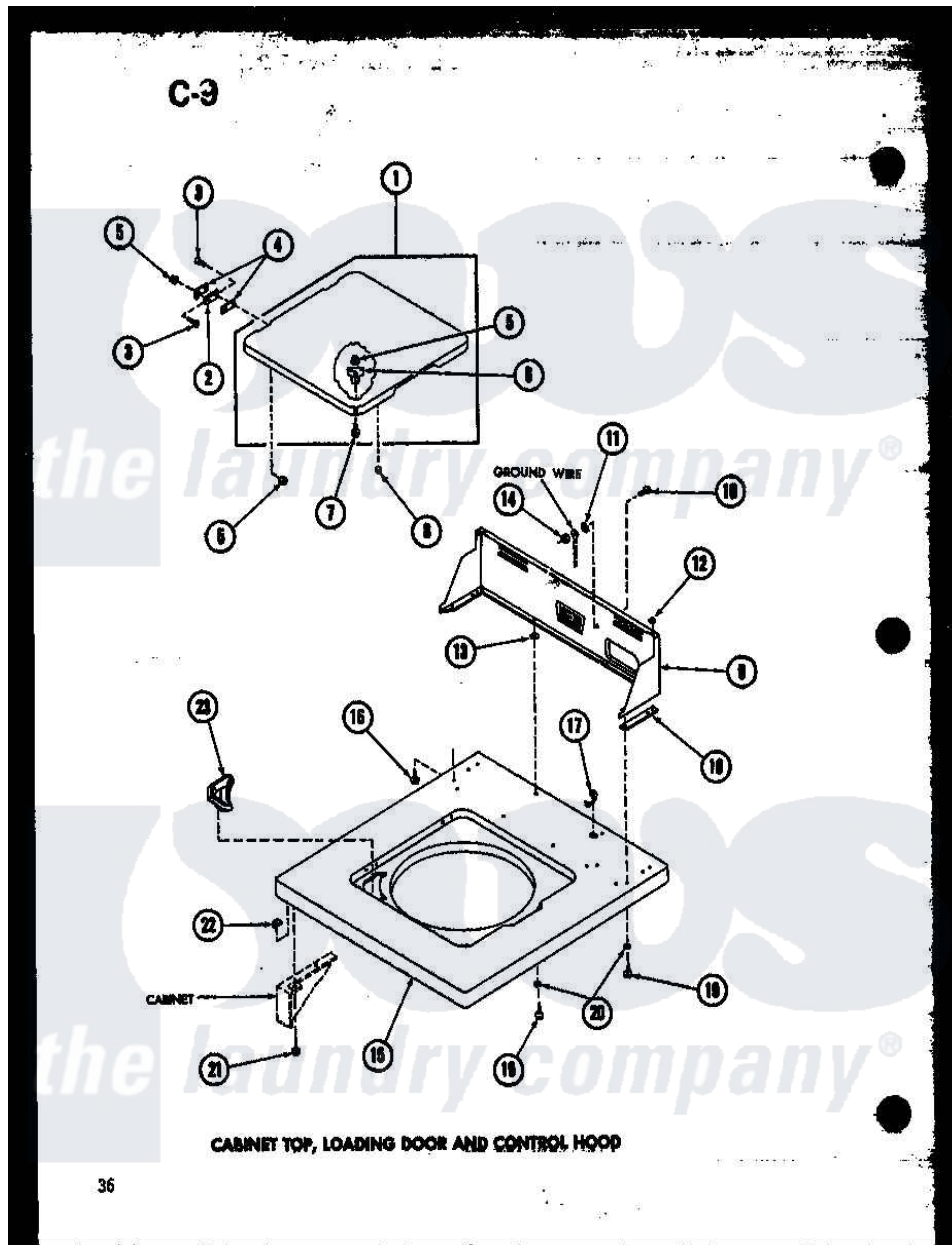

Amana TAA600 (BOM: P7575101W) 03 - CABINET TOP

36

Amana Residential Amana TAA600 (BOM: P7575101W) Washer Parts Parts Diagram 03 - CABINET TOP
 Click on the part number to view part

Item	Original Part Number	Replaced By	Status	Part Description
1	R0603045		Not Available	LOADING DOOR
"	R0603046		Not Available	LOADING DOOR
"	R0603008		Not Available	LOADING DOOR
2	R0605502	21583		Hinge
3	R0600007	22649		Screw, 8-32 X 13/32 FI
4	R0604502	21584		Gasket
5	R0601002	21752		Nut, 8-32 Hex Brilock
6	R0603504			Actuator, Door Switch
7	R0600008	26769		Assembly, Screw And Washer
8	R0606501	40038001		Bumper
9	R0603048		Not Available	CONTROL HOOD ALMOND
"	R0603009		Not Available	HOOD, CONTROL
10	R0600006	20267		Screw, 10-24 X 3/8 Round
11	R0600503		Not Available	LOCKWASHER
12	R0601004	24522		Nut, Speed-8ab-18 C1995
13	R0600502		Not Available	WASHER

14	R0601003	Not Available	NUT
15	R0603049	Not Available	CABINET TOP CH GOLD
"	R0603010	Not Available	CABINET TOP WHITE
"	R0603050	Not Available	CABINET TOP ALMOND
16	R0600009	Not Available	SCREW
17	R0601502	211881	Grommet, Cord Part Not Used- Gas Models Only
18	R0604501	Not Available	END GASKET
19	R0600004	W10116760	Screw
20	R0600501	20493	Washer, 11/64 ID x 3/8 OD
21	R0600010	Not Available	SCREW
22	R0601005	36020	Nut-10-24
23	R0603503	Not Available	BLEACH DISPENSER