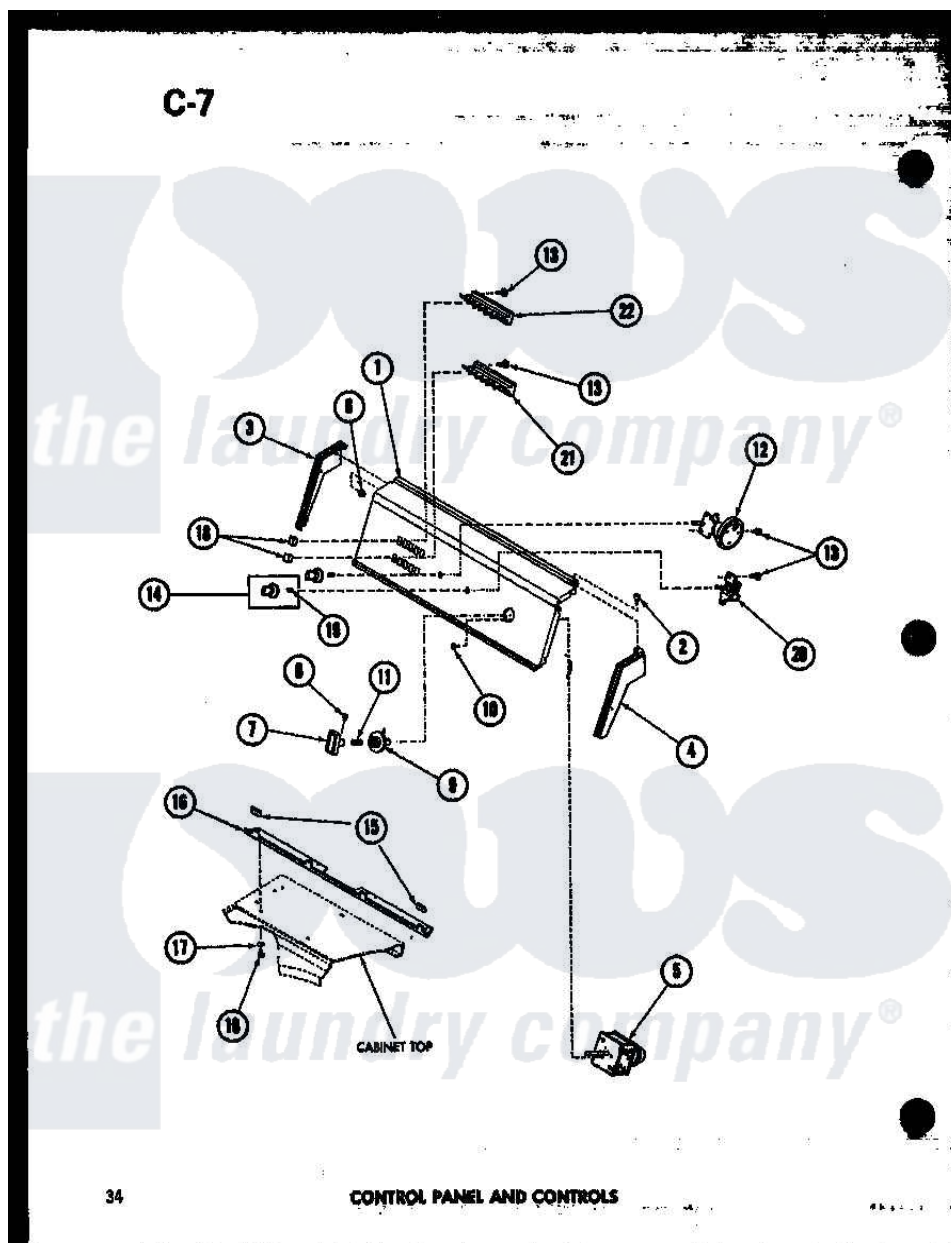

Amana TAA600 (BOM: P7575101W) 04 - CONTROL PANEL AND CONTROLS

Amana Residential Amana TAA600 (BOM: P7575101W) Washer Parts Parts Diagram 04 - CONTROL PANEL AND CONTROLS

[Click on the part number to view part](#)

Item	Original Part Number	Replaced By	Status	Part Description
1	R0603002		Not Available	CONTROL PANEL
2	R0600002		Not Available	SCREW
3	R0603005		Not Available	END, CONTROL HOOD
4	R0603004		Not Available	HOOD END RH
5	R0604001	28093		Timer
6	R0601001		Not Available	NUT
7	R0603502	510139P		Assembly Blower Fan Package
8	R0600005		Not Available	SET SCREW
9	R0603505		Not Available	INDICATOR
10	R0600004	W10116760		Screw
11	R0605501		Not Available	SPRING
12	R0602501		Not Available	SWITCH,PRESSURE
13	R0600001	W10116760		Screw
14	R0603007		Not Available	CONTROL KNOB ASSY

15	R0605503	Not Available	SLEEVE
16	R0603006	Not Available	PANEL SUPPORT
17	R0600501	20493	Washer, 11/64 ID x 3/8 OD
18	R0603501	Not Available	SWITCH BUTTON
19	R0601501	Not Available	CLIP
21	R0602502	Not Available	SWITCH, SELECTOR
22	R0602505	Not Available	SELECTOR SWITCH