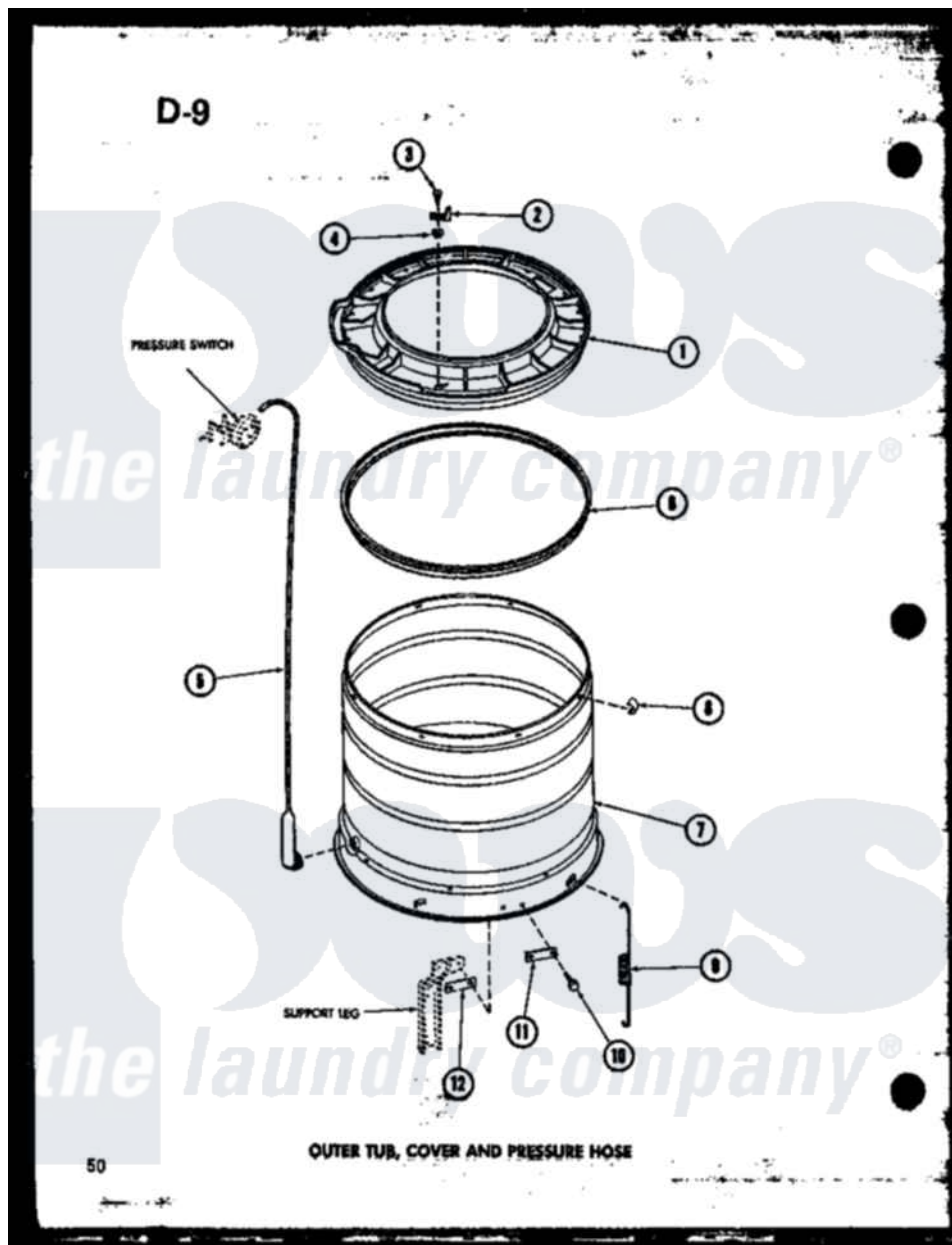

Amana TAA600 (BOM: P7575101W) 10 - OUTER TUB

Amana Residential Amana TAA600 (BOM: P7575101W) Washer Parts Parts Diagram 10 - OUTER TUB  
 Click on the part number to view part

Item	Original Part Number	Replaced By	Status	Part Description
1	R0603520	<a href="#">31153</a>		Cover Outer Tub
2	R0605520		Not Available	TRIGGER
3	R0600017		Not Available	SCREW
4	R0600517		Not Available	LOCKWASHER
5	R0606511		Not Available	HOSE, PRESSURE
6	R0604506	<a href="#">27184</a>		Gasket, Tub Cover
7	R0603014	<a href="#">392P3</a>		Kit, Outer Tub
8	R0601513		Not Available	SPRING CLIP
9	R0605521	<a href="#">27239</a>		Spring, Leg
10	R0600020	<a href="#">40128701</a>		Screw, 5/16-18 X .50
11	R0605522	<a href="#">27926</a>		Plate, Leg .063
12	R0605523	<a href="#">27927</a>		Plate, Leg .032