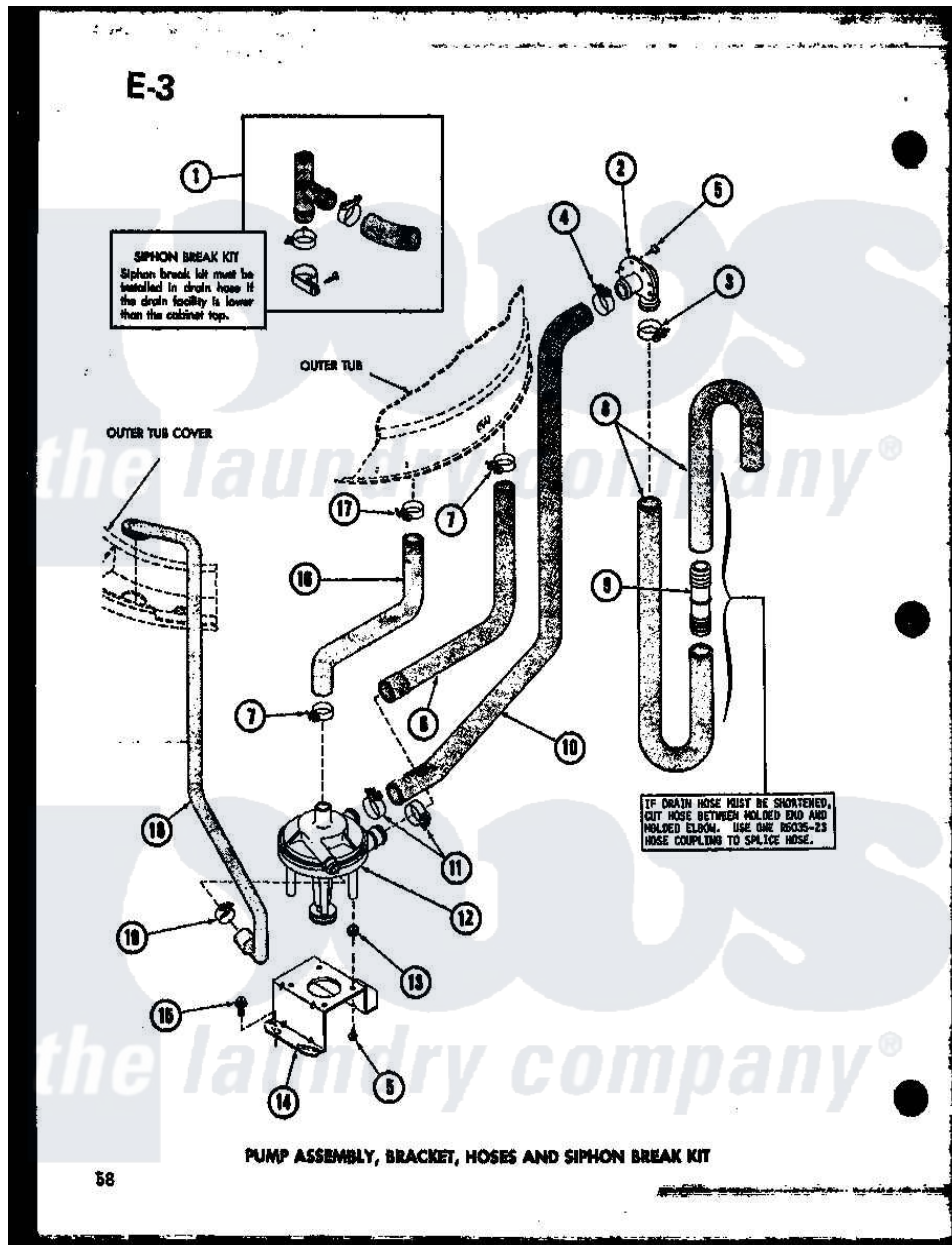

Amana TAA600 (BOM: P7575101W) 12 - PUMP ASSY

Amana Residential Amana TAA600 (BOM: P7575101W) Washer Parts Parts Diagram 12 - PUMP ASSY
 Click on the part number to view part

Item	Original Part Number	Replaced By	Status	Part Description
1	R0610006	76660		Break-Sphn
2	R0603522		Not Available	DRAIN HOSE ELBOW
3	R0601518	285655		Clamp, Hose
4	R0601519	285655		Clamp, Hose
5	R0600028	27001200		Screw
6	R0606514		Not Available	HOSE
7	R0601515	285655		Clamp, Hose
8	R0606516	28293		Hose, Drain
9	R0603523	16272		Connector, Straight
10	R0606515		Not Available	PUMP-TO-ELLOW HOSE
11	R0601516	285655		Clamp, Hose
12	R0610501	31968		Assembly, Pump NA
13	R0601014	31098		Screw, 10-10 5/8 Unslot
14	R0605524	27105		Bracket, Pump Mounting
15	R0600018	27157		Screw, 10-24 X 5/8 Spec
16	R0606513		Not Available	HOSE

17 R0601505

[285655](#)

Clamp, Hose

18 R0606512

Not Available

RECIRCULATING HOSE

19 R0601517

[285655](#)

Clamp, Hose