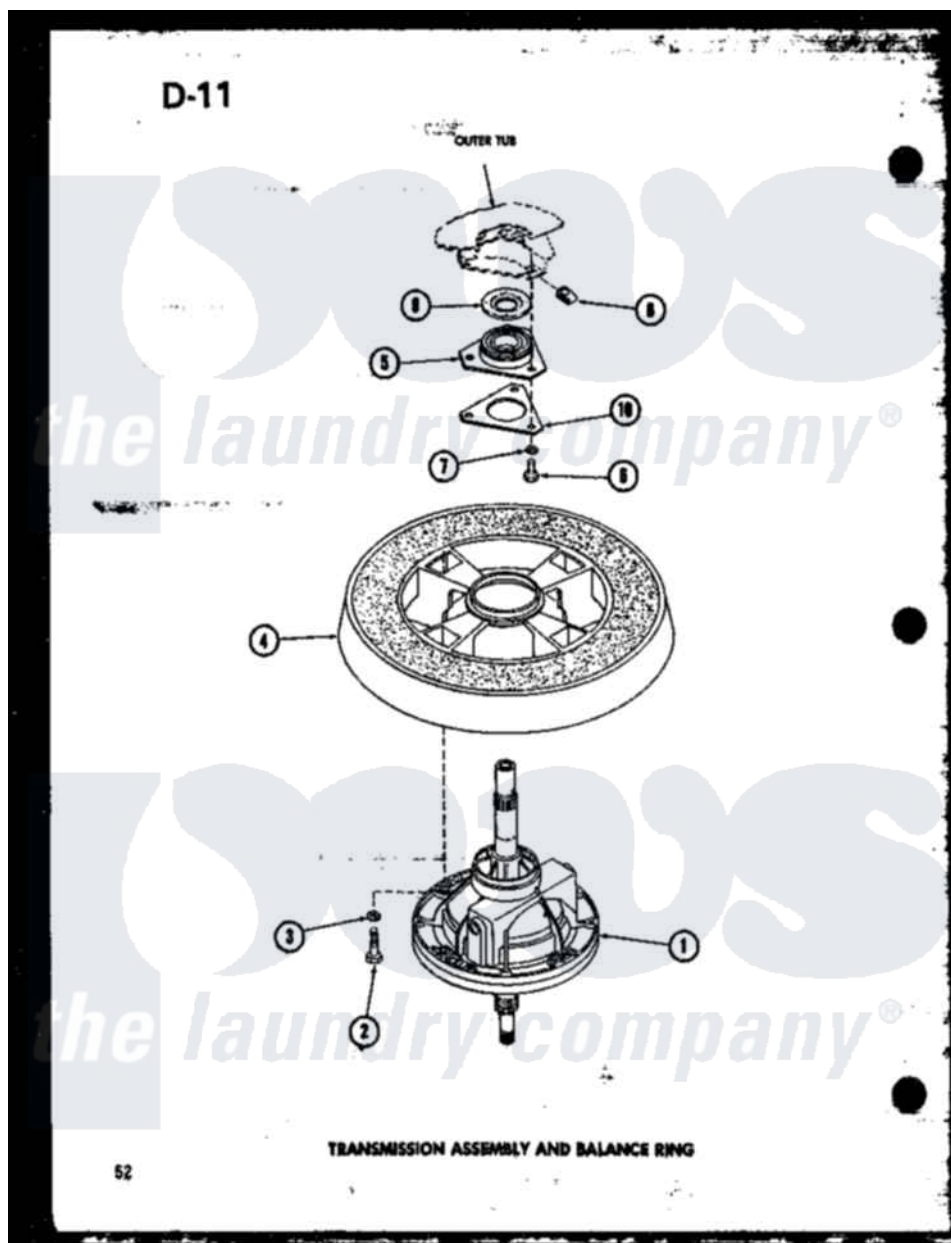

Amana TAA600 (BOM: P7575101W) 15 - TRANSMISSION ASSY AND BALANCE RING

Amana Residential Amana TAA600 (BOM: P7575101W) Washer Parts Parts Diagram 15 - TRANSMISSION ASSY AND BALANCE RING

Click on the part number to view part

Item	Original Part Number	Replaced By	Status	Part Description
1	R0607501		Not Available	ASSY, TRANSMISSION
2	R0600022		Not Available	SCREW
3	R0600520	02431		Lockwasher, 1/4 Ext Shk
4	R0610012		Not Available	ASSY,BALANCE RING-COMPL
5	R0610011	40004201P		Main Bearing Assembly
6	R0600021		Not Available	SCREW
7	R0600519		Not Available	LOCKWASHER
8	R0601013	27222		Nut, Retainer 5/16-18
9	R0605536	27187		Flinger
10	R0600518		Not Available	WASHER