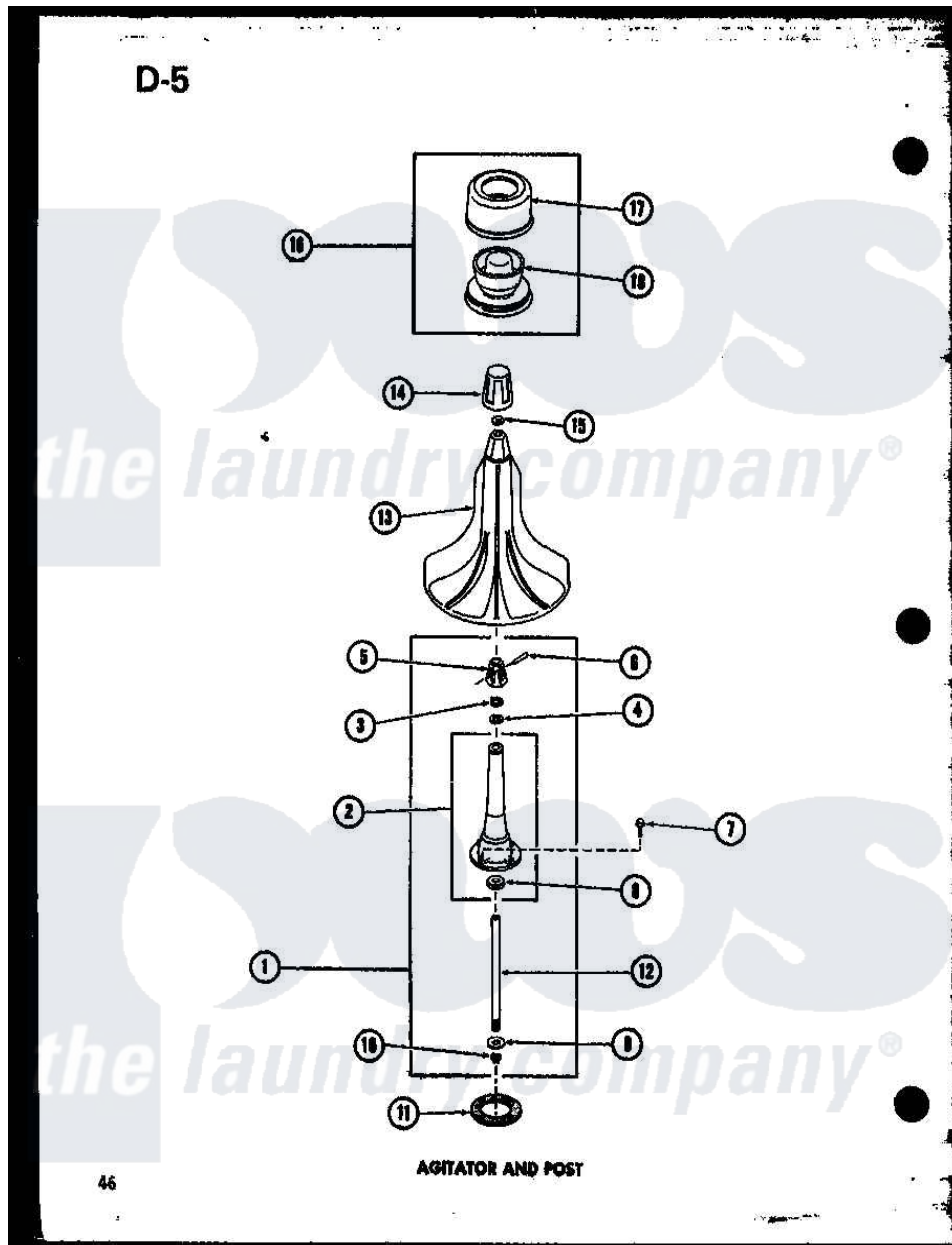

Amana TAA600 (BOM: P7575106W) 01 - AGITATOR AND POST

46

Amana Residential Amana TAA600 (BOM: P7575106W) Washer Parts Parts Diagram 01 - AGITATOR AND POST  
 Click on the part number to view part

Item	Original Part Number	Replaced By	Status	Part Description
1	R0610001		Not Available	ASSEMBLY, AGITATOR POST
2	R0605519		Not Available	POST, AGITATOR
3	R0600511		Not Available	WASHER
4	R0600512	<a href="#">04704</a>		Washer, .630idx1.125odx
5	R0603518	<a href="#">28091</a>		Assembly, Agitator Shaftanddr
6	R0601510	<a href="#">20243</a>		Pin, Taper
7	R0600019	<a href="#">3400527</a>		Screw
8	R0600513		Not Available	THRUST WASHER
9	R0600514	<a href="#">27164</a>		Washer, Spline
10	R0601511	<a href="#">27197</a>		Ring, Retaining
11	R0604503	<a href="#">27020</a>		Gasket, Center Column
12	R0610002	<a href="#">28091</a>		Assembly, Agitator Shaftanddr
13	R0603513		Not Available	AGITATOR
14	R0603514		Not Available	HOLD-DOWN CAP
15	R0600515		Not Available	WASHER
				SALES ITEM ONLY