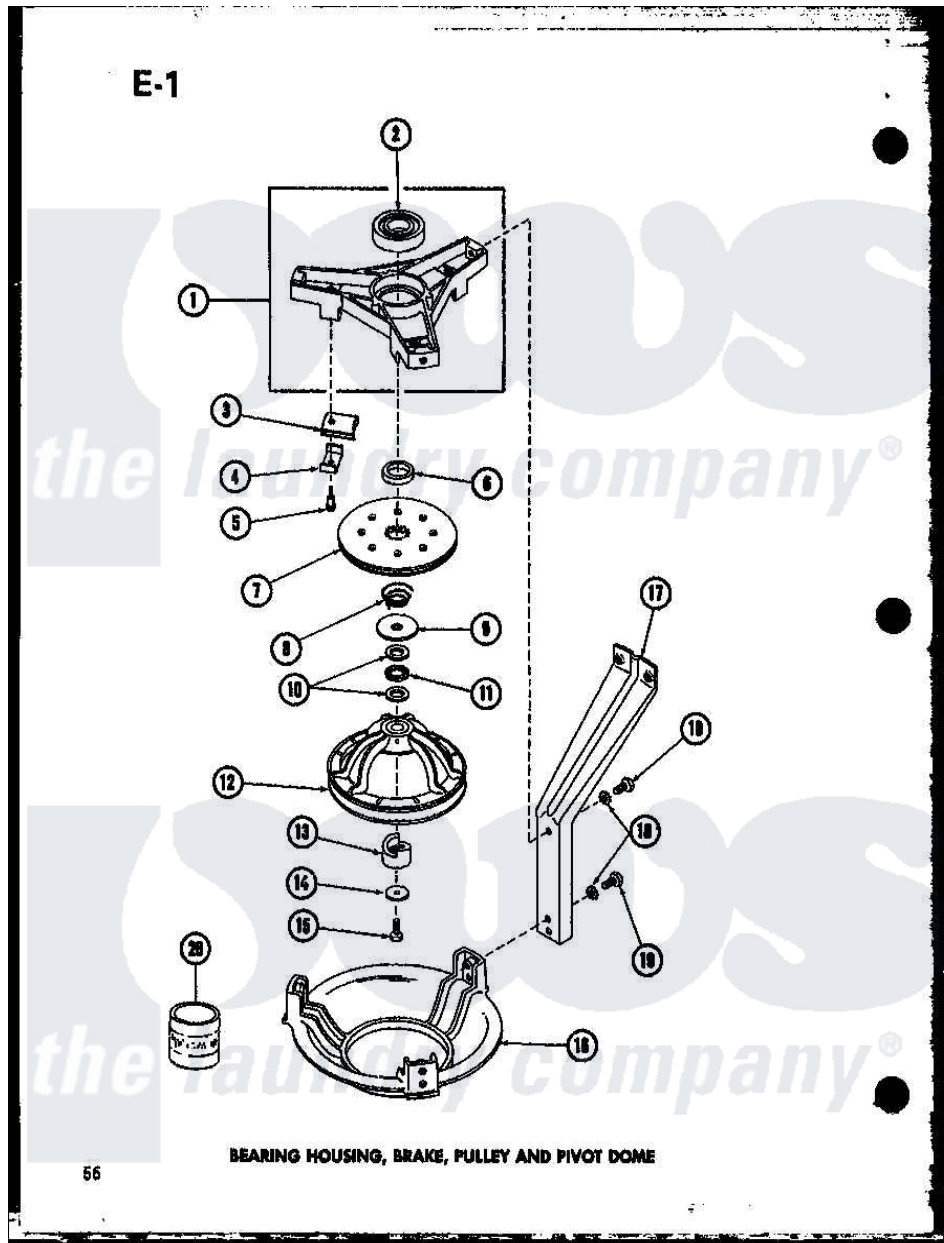

Amana TAA600 (BOM: P7575106W) 02 - BEARING HOUSING

Amana Residential Amana TAA600 (BOM: P7575106W) Washer Parts Parts Diagram 02 - BEARING HOUSING
 Click on the part number to view part

Item	Original Part Number	Replaced By	Status	Part Description
1	R0610009	35746		AssemLy, Bearing Housing-L
2	R0605530	40004001		Bearing, Main
3	R0610010	R9900543		Pad-Brake
4	R0605531	28604		Shim
5	R0600027	26547		Screw, 10-24 Shoulder
6	R0605532	27176		Spacer
7	R0610008	R9900474		Brake Assembly
8	R0605529	33435		Spring, Conical
9	R0600523	40063201		Washer, Flat
10	R0605533		Not Available	BEARING RACE
11	R0605534		Not Available	NEEDLE BEARING
12	R0610007	34232P		Kit-Pulley
13	R0605535	27018		Helix
14	R0600521	40041501		Washer
15	R0600026	40063401		Screw, 1/4-20 x 5/8 Hex
16	R0605526		Not Available	PIVOT DOME

17 R0605525

[27090](#)

Leg, Support

18 R0600519

Not Available

LOCKWASHER

19 R0600025

Not Available

SCREW

20 R0608008

Not Available

LUBRICANT