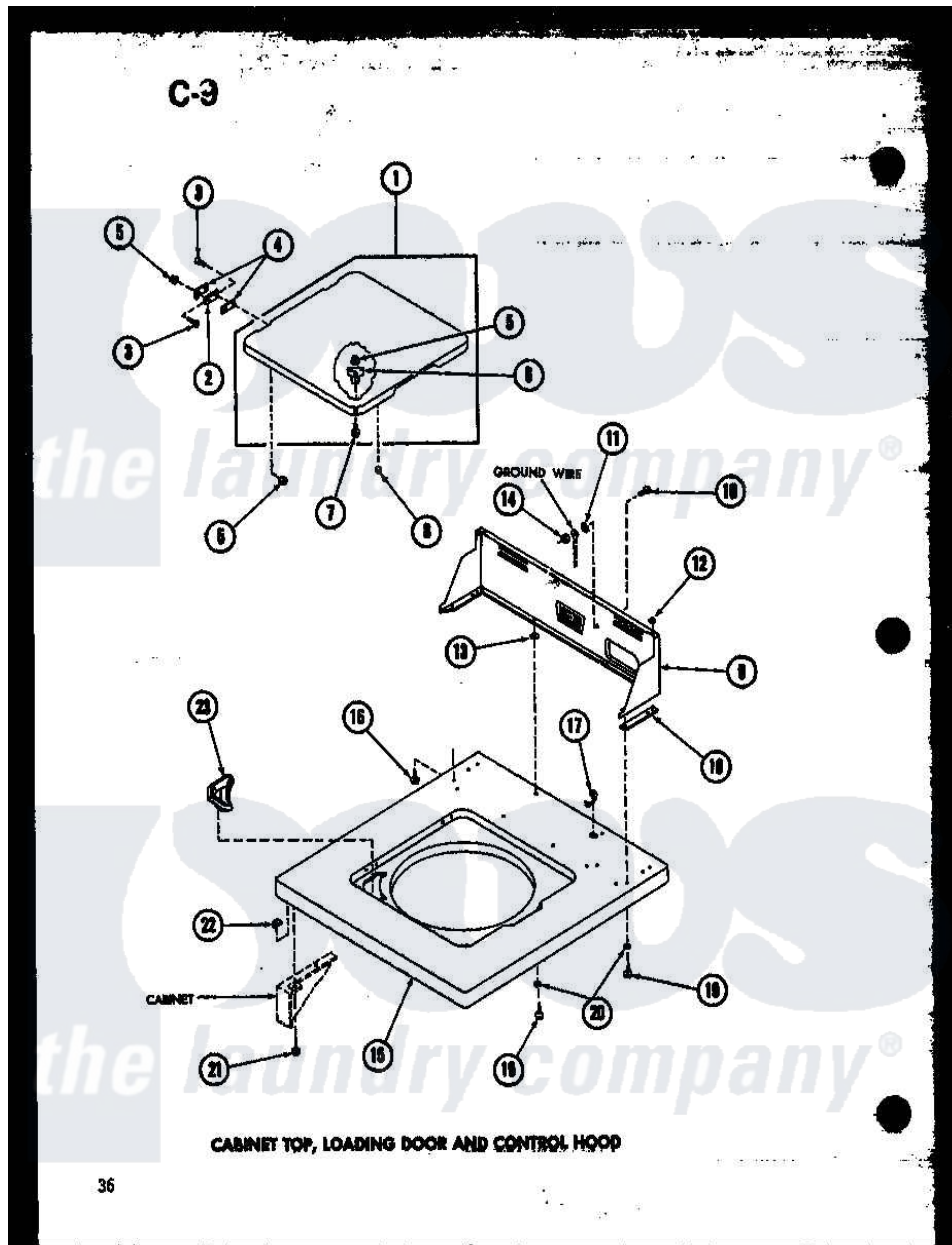

Amana TAA600 (BOM: P7575106W) 03 - CABINET TOP

Amana Residential Amana TAA600 (BOM: P7575106W) Washer Parts Parts Diagram 03 - CABINET TOP
 Click on the part number to view part

Item	Original Part Number	Replaced By	Status	Part Description
1	R0603046		Not Available	LOADING DOOR
"	R0603008		Not Available	LOADING DOOR
2	R0605502	21583		Hinge
3	R0600007	22649		Screw, 8-32 X 13/32 FI
4	R0604502	21584		Gasket
5	R0601002	21752		Nut, 8-32 Hex Brilock
6	R0603504			Actuator, Door Switch
7	R0600008	26769		Assembly, Screw And Washer
8	R0606501	40038001		Bumper
9	R0603048		Not Available	CONTROL HOOD ALMOND
"	R0603009		Not Available	HOOD, CONTROL
10	R0600006	20267		Screw, 10-24 X 3/8 Round
11	R0600503		Not Available	LOCKWASHER
12	R0601004	24522		Nut, Speed-8ab-18 C1995
13	R0600502		Not Available	WASHER
14	R0601003		Not Available	NUT

15	R0603010		Not Available	CABINET TOP WHITE
"	R0603050		Not Available	CABINET TOP ALMOND
16	R0600009		Not Available	SCREW
17	R0601502	211881		Grommet, Cord Part Not Used- Gas Models Only
18	R0604501		Not Available	END GASKET
19	R0600004	W10116760		Screw
20	R0600501	20493		Washer, 11/64 ID x 3/8 OD
21	R0600010		Not Available	SCREW
22	R0601005	36020		Nut-10-24
23	R0603503		Not Available	BLEACH DISPENSER