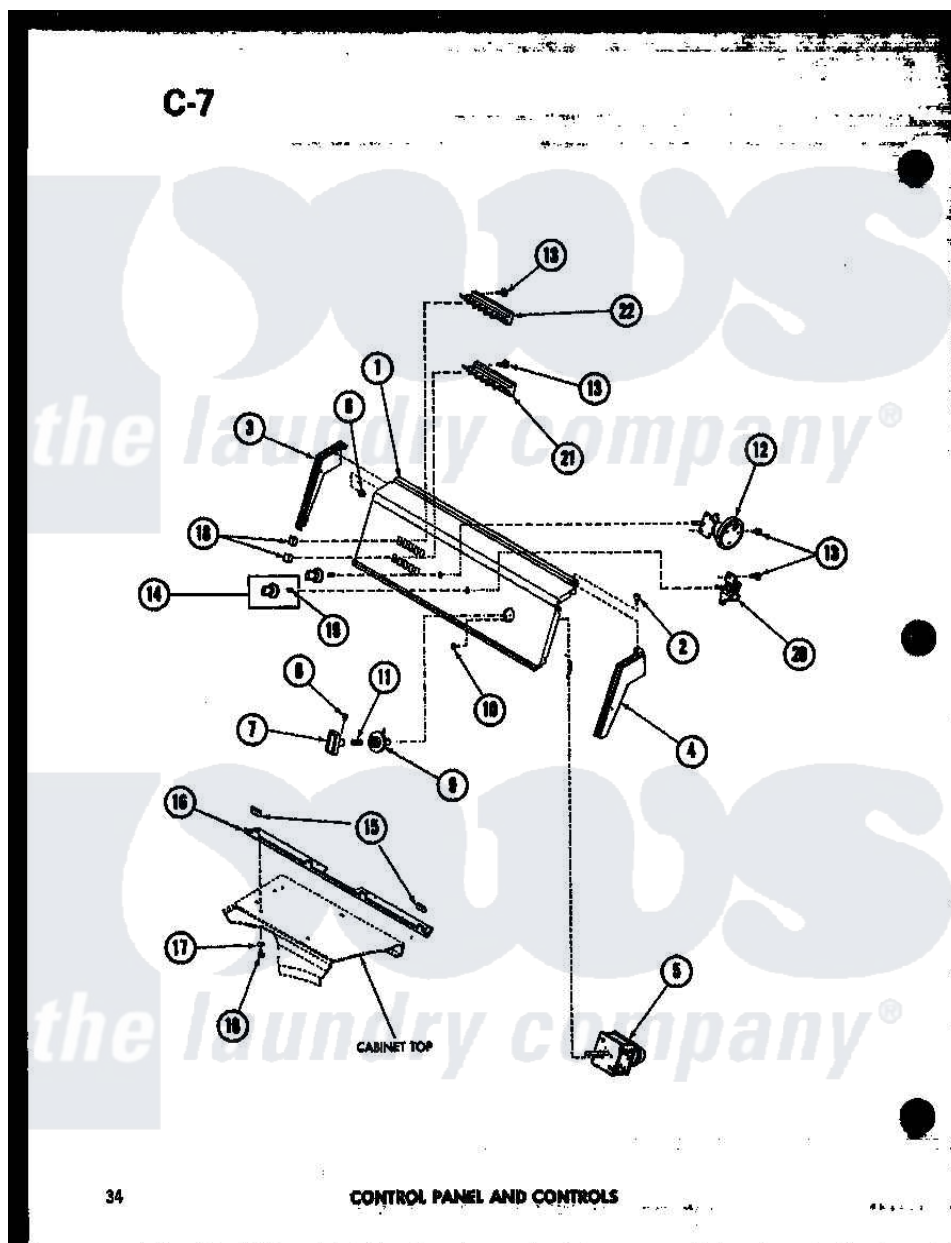

Amana TAA600 (BOM: P7575106W) 04 - CONTROL PANEL AND CONTROLS

Amana Residential Amana TAA600 (BOM: P7575106W) Washer Parts Parts Diagram 04 - CONTROL PANEL AND CONTROLS

[Click on the part number to view part](#)

Item	Original Part Number	Replaced By	Status	Part Description
1	R0603082		Not Available	PANEL, CONTROL
2	R0600002		Not Available	SCREW
3	R0603005		Not Available	END, CONTROL HOOD
4	R0603004		Not Available	HOOD END RH
5	R0604007		Not Available	TIMER
6	R0601001		Not Available	NUT
7	R0603502	510139P		Assembly Blower Fan Package
8	R0600005		Not Available	SET SCREW
9	R0603505		Not Available	INDICATOR
10	R0600004	W10116760		Screw
11	R0605501		Not Available	SPRING
12	R0602501		Not Available	SWITCH,PRESSURE
13	R0600001	W10116760		Screw
14	R0603007		Not Available	CONTROL KNOB ASSY

15	R0605503	Not Available	SLEEVE
16	R0603006	Not Available	PANEL SUPPORT
17	R0600501	20493	Washer, 11/64 ID x 3/8 OD
18	R0603501	Not Available	SWITCH BUTTON
19	R0601501	Not Available	CLIP
21	R0602502	Not Available	SWITCH, SELECTOR
22	R0602505	Not Available	SELECTOR SWITCH