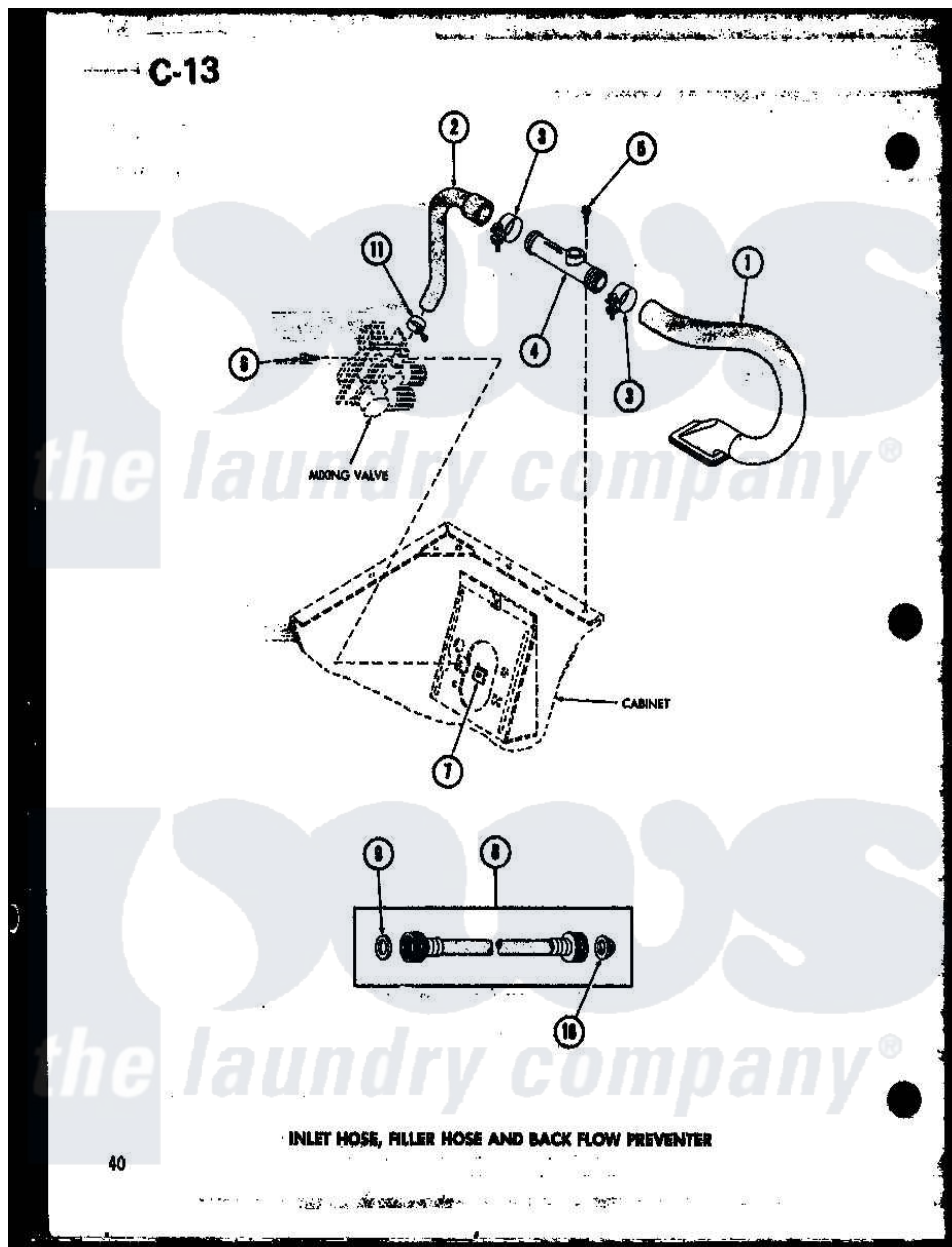

Amana TAA600 (BOM: P7575106W) 06 - INLET HOSE

Amana Residential Amana TAA600 (BOM: P7575106W) Washer Parts Diagram 06 - INLET HOSE

Click on the part number to view part

Item	Original Part Number	Replaced By	Status	Part Description
1	R0606502		Not Available	HOSE
2	R0606503	27183		Hose, Mixing Valve
3	R0601505	285655		Clamp, Hose
4	R0605507	34280		Assembly, Backflow Prevento
5	R0600004	W10116760		Screw
6	R0600009		Not Available	SCREW
7	R0601007	54038		NUt, Speed U-Type
8	R0606504	202860		Inlet Hose Assembly
9	R0600505	Y013783		Washer, Inlet Hose
10	R0600504	22002960		Strainer, Washer Inlet
11	R0601506	596669		Clamp, Manifold