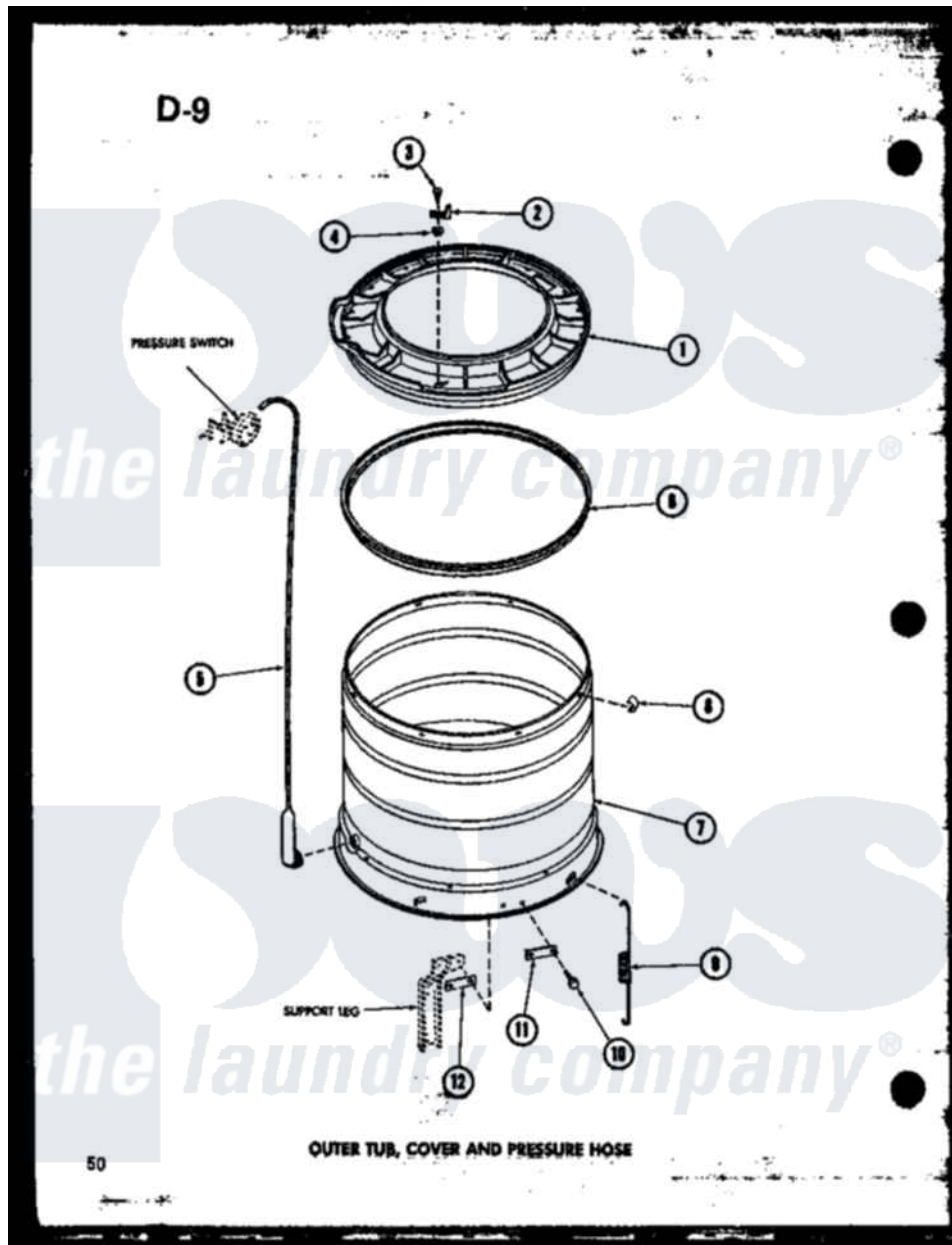

Amana TAA600 (BOM: P7575106W) 10 - OUTER TUB

Amana Residential Amana TAA600 (BOM: P7575106W) Washer Parts Parts Diagram 10 - OUTER TUB
 Click on the part number to view part

Item	Original Part Number	Replaced By	Status	Part Description
1	R0603520	31153		Cover Outer Tub
2	R0605520		Not Available	TRIGGER
3	R0600017		Not Available	SCREW
4	R0600517		Not Available	LOCKWASHER
5	R0606511		Not Available	HOSE, PRESSURE
6	R0604506	27184		Gasket, Tub Cover
7	R0603014	392P3		Kit, Outer Tub
8	R0601513		Not Available	SPRING CLIP
9	R0605521	27239		Spring, Leg
10	R0600020	40128701		Screw, 5/16-18 X .50
11	R0605522	27926		Plate, Leg .063
12	R0605523	27927		Plate, Leg .032