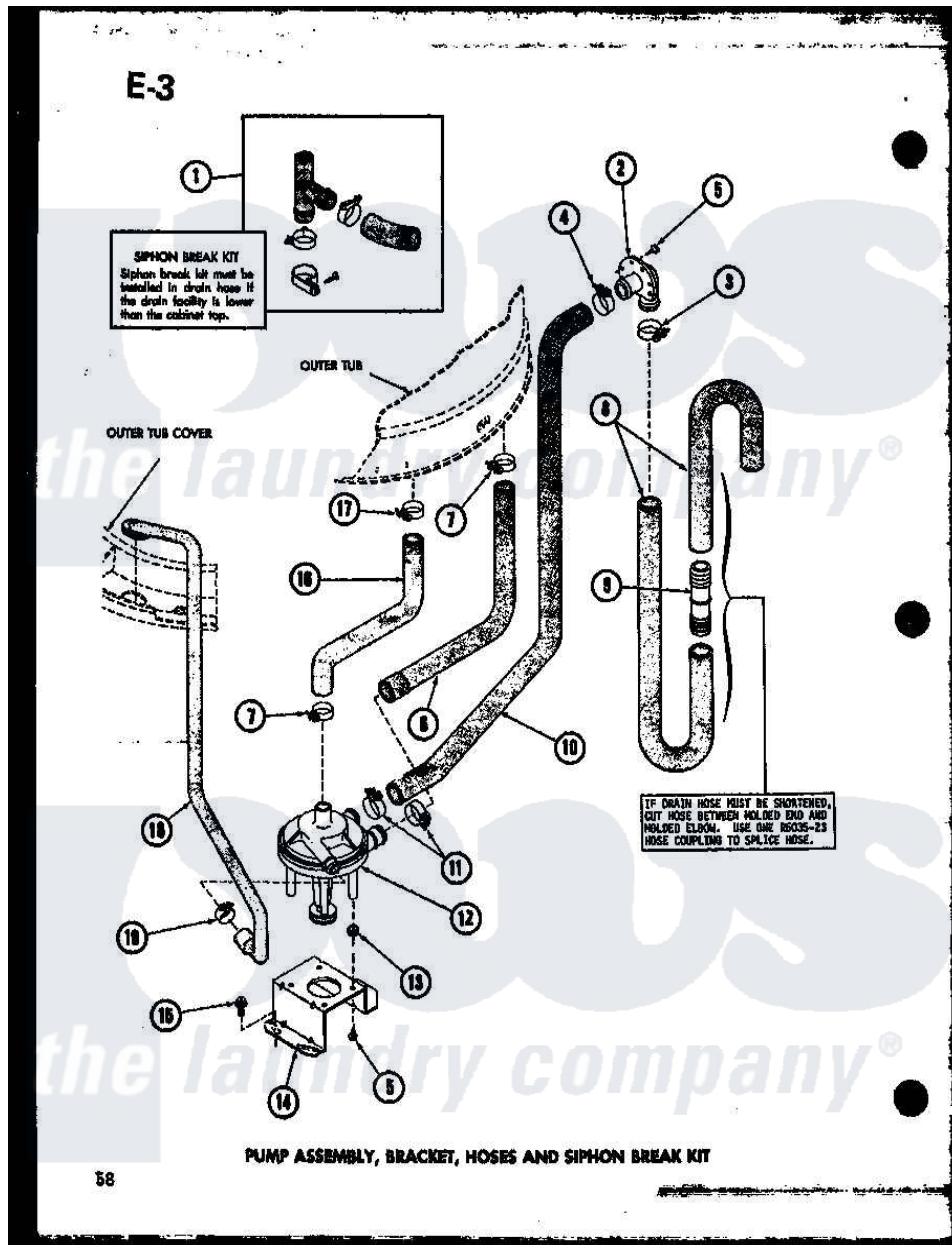

Amana TAA600 (BOM: P7575106W) 12 - PUMP ASSY

Amana Residential Amana TAA600 (BOM: P7575106W) Washer Parts Parts Diagram 12 - PUMP ASSY  
 Click on the part number to view part

Item	Original Part Number	Replaced By	Status	Part Description
1	R0610006	<a href="#">76660</a>		Break-Sphn
2	R0603522		Not Available	DRAIN HOSE ELBOW
3	R0601518	<a href="#">285655</a>		Clamp, Hose
4	R0601519	<a href="#">285655</a>		Clamp, Hose
5	R0600028	<a href="#">27001200</a>		Screw
6	R0606514		Not Available	HOSE
7	R0601515	<a href="#">285655</a>		Clamp, Hose
8	R0606516	<a href="#">28293</a>		Hose, Drain
9	R0603523	<a href="#">16272</a>		Connector, Straight
10	R0606515		Not Available	PUMP-TO-ELLOW HOSE
11	R0601516	<a href="#">285655</a>		Clamp, Hose
12	R0610501	<a href="#">31968</a>		Assembly, Pump NA
13	R0601014	<a href="#">31098</a>		Screw, 10-10 5/8 Unslot
14	R0605524	<a href="#">27105</a>		Bracket, Pump Mounting
15	R0600018	<a href="#">27157</a>		Screw, 10-24 X 5/8 Spec
16	R0606513		Not Available	HOSE

17 R0601505

[285655](#)

Clamp, Hose

18 R0606512

Not Available

RECIRCULATING HOSE

19 R0601517

[285655](#)

Clamp, Hose