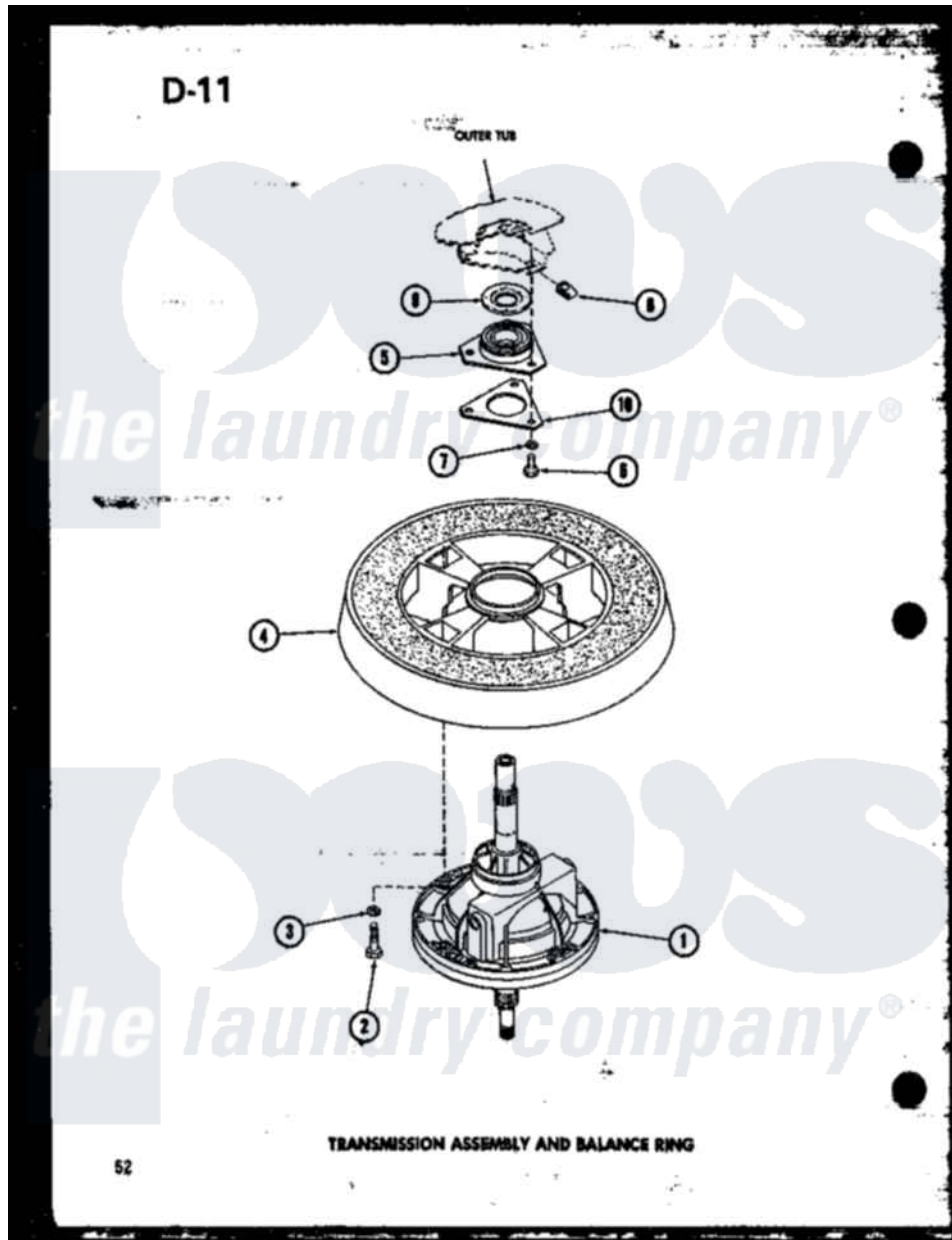

Amana TAA600 (BOM: P7575106W) 15 - TRANSMISSION ASSY AND BALANCE RING

Amana Residential Amana TAA600 (BOM: P7575106W) Washer Parts Parts Diagram 15 - TRANSMISSION ASSY AND BALANCE RING

Click on the part number to view part

Item	Original Part Number	Replaced By	Status	Part Description
1	R0607501		Not Available	ASSY, TRANSMISSION
2	R0600022		Not Available	SCREW
3	R0600520	02431		Lockwasher, 1/4 Ext Shk
4	R0610012		Not Available	ASSY,BALANCE RING-COMPL
5	R0610011	40004201P		Main Bearing Assembly
6	R0600021		Not Available	SCREW
7	R0600519		Not Available	LOCKWASHER
8	R0601013	27222		Nut, Retainer 5/16-18
9	R0605536	27187		Flinger
10	R0600518		Not Available	WASHER