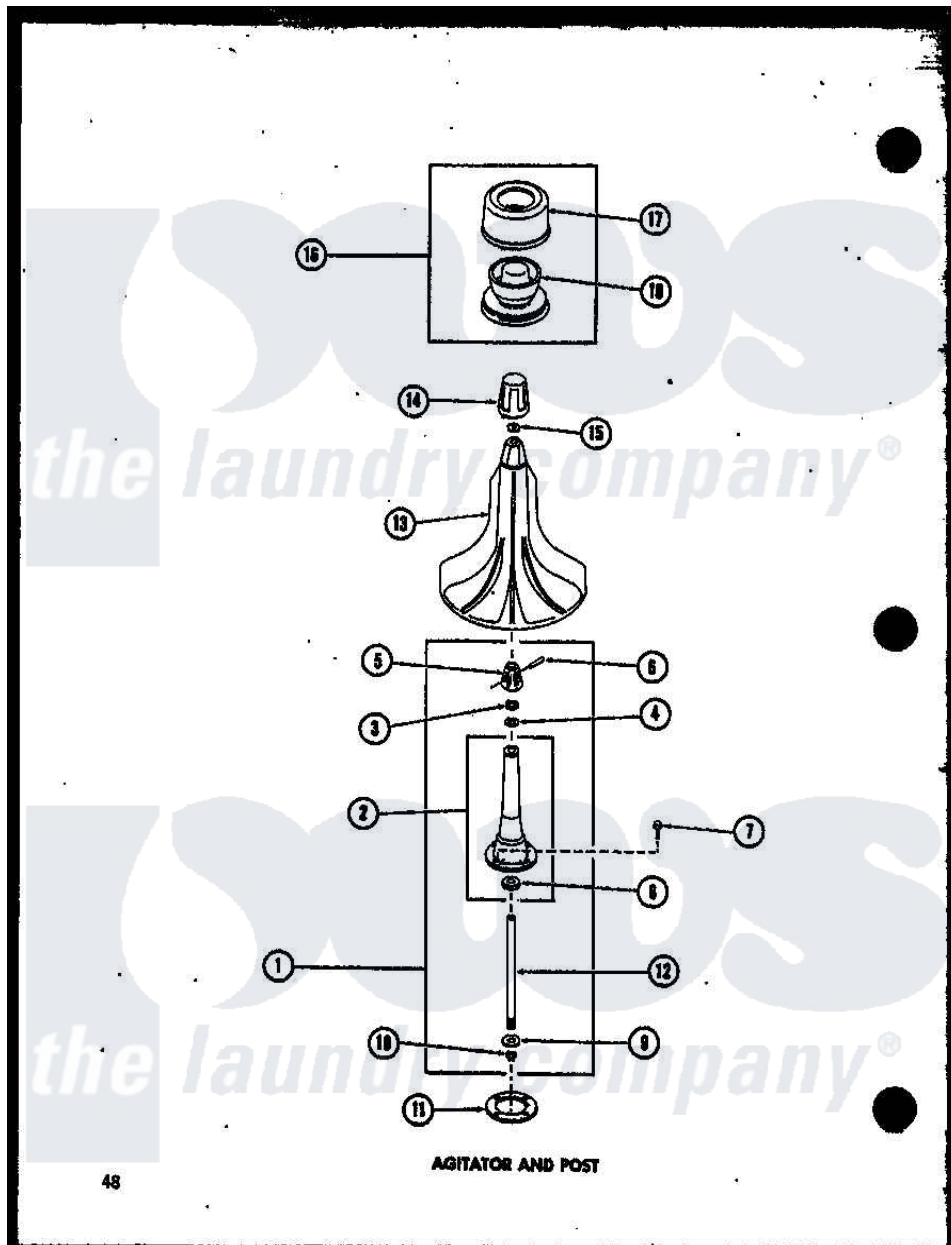

Amana TAA600 (BOM: P7575110W) 01 - AGITATOR AND POST

48

Amana Residential Amana TAA600 (BOM: P7575110W) Washer Parts Parts Diagram 01 - AGITATOR AND POST

[Click on the part number to view part](#)

Item	Original Part Number	Replaced By	Status	Part Description
1	R0610001		Not Available	ASSEMBLY, AGITATOR POST
2	R0605519		Not Available	POST, AGITATOR
3	R0600511		Not Available	WASHER
4	R0600512	04704		Washer, .630idx1.125odx
5	R0603518	28091		Assembly, Agitator Shaftanddr
6	R0601510	20243		Pin, Taper
7	R0600019	3400527		Screw
8	R0600513		Not Available	THRUST WASHER
9	R0600514	27164		Washer, Spline
10	R0601511	27197		Ring, Retaining
11	R0604503	27020		Gasket, Center Column
12	R0610002	28091		Assembly, Agitator Shaftanddr
13	R0603513		Not Available	AGITATOR
14	R0603514		Not Available	HOLD-DOWN CAP
15	R0600515		Not Available	WASHER
				SALES ITEM ONLY