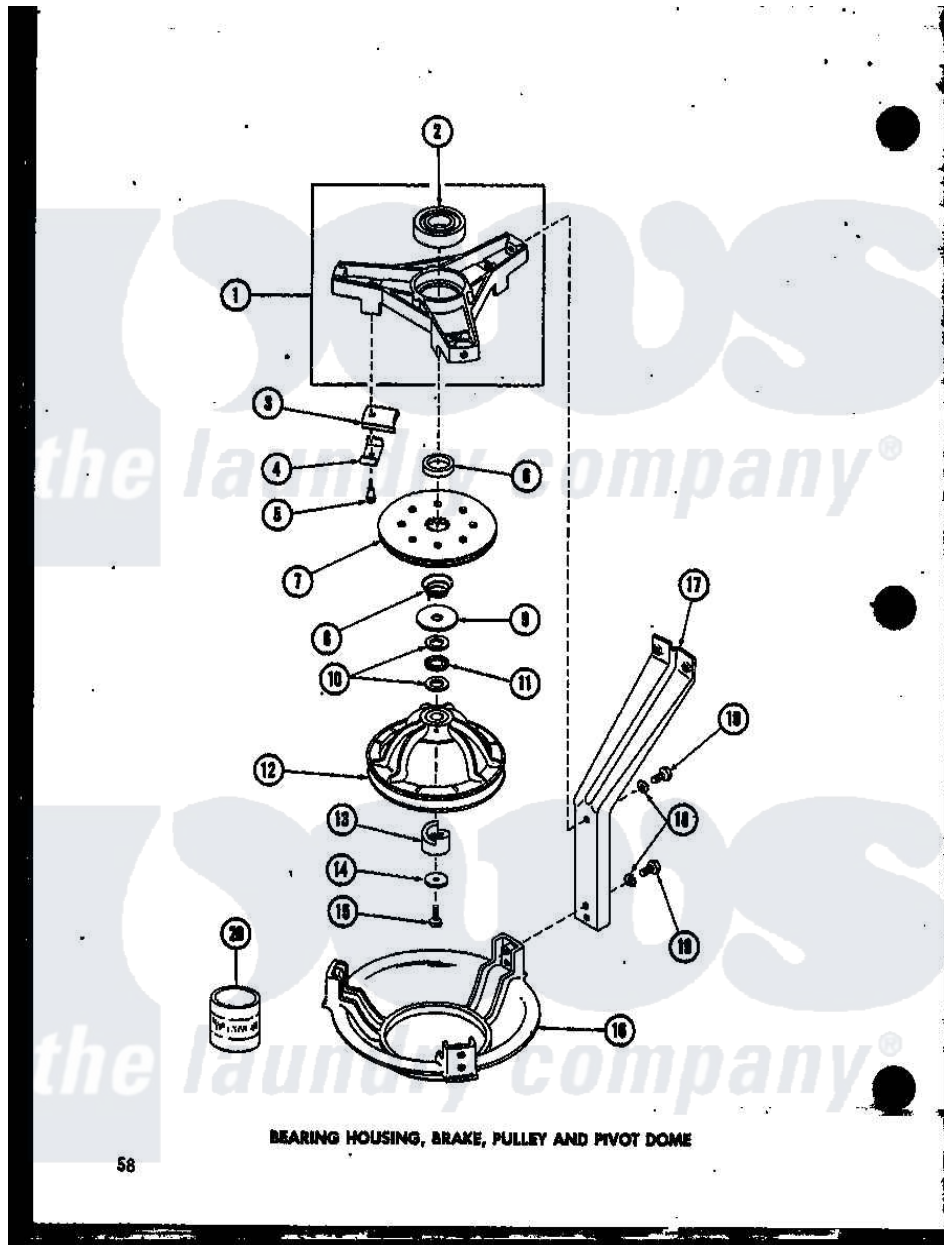

# Amana TAA600 (BOM: P7575110W) 02 - BEARING HOUSING

58

Amana Residential Amana TAA600 (BOM: P7575110W) Washer Parts Parts Diagram 02 - BEARING HOUSING  
 Click on the part number to view part

Item	Original Part Number	Replaced By	Status	Part Description
1	R0610009	<a href="#">35746</a>		Assemly, Bearing Housing-L
2	R0605530	<a href="#">40004001</a>		Bearing, Main
3	R0610010	<a href="#">R9900543</a>		Pad-Brake
4	R0605531	<a href="#">28604</a>		Shim
5	R0600027	<a href="#">26547</a>		Screw, 10-24 Shoulder
6	R0605532	<a href="#">27176</a>		Spacer
7	R0610044	<a href="#">R9900474</a>		Brake Assembly
8	R0605529	<a href="#">33435</a>		Spring, Conical
9	R0600523	<a href="#">40063201</a>		Washer, Flat
10	R0605533		Not Available	BEARING RACE
11	R0605534		Not Available	NEEDLE BEARING
12	R0610007	<a href="#">34232P</a>		Kit-Pulley
13	R0605535	<a href="#">27018</a>		Helix
14	R0600521	<a href="#">40041501</a>		Washer
15	R0600026	<a href="#">40063401</a>		Screw, 1/4-20 x 5/8 Hex
16	R0605526		Not Available	PIVOT DOME

17 R0605525

[27090](#)

Leg, Support

18 R0600519

Not Available

LOCKWASHER

19 R0600025

Not Available

SCREW

20 R0608008

Not Available

LUBRICANT