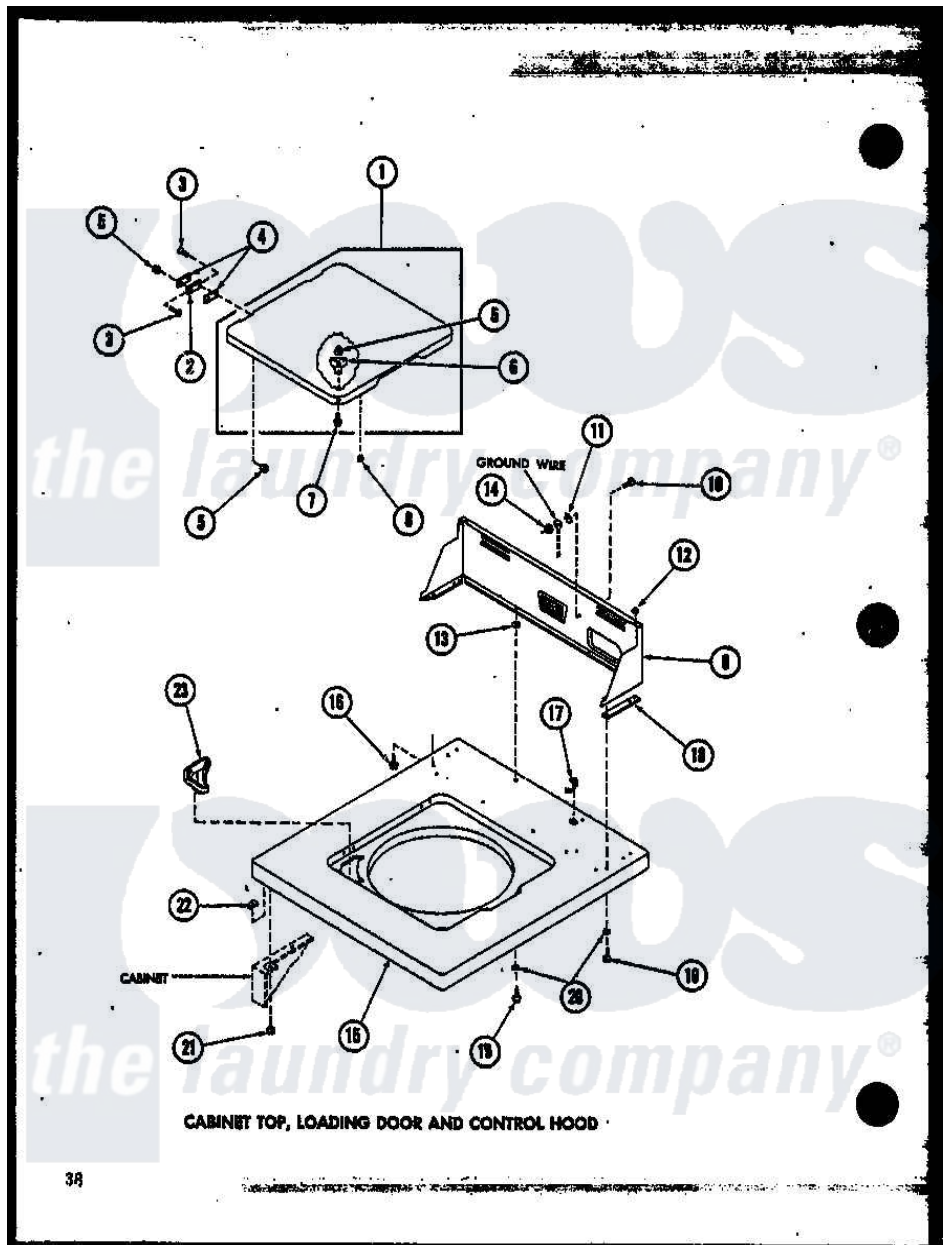

Amana TAA600 (BOM: P7575110W) 03 - CABINET TOP

Amana Residential Amana TAA600 (BOM: P7575110W) Washer Parts Parts Diagram 03 - CABINET TOP
 Click on the part number to view part

Item	Original Part Number	Replaced By	Status	Part Description
1	R0603046		Not Available	LOADING DOOR
"	R0603008		Not Available	LOADING DOOR
2	R0605502	21583		Hinge
3	R0600007	22649		Screw, 8-32 X 13/32 FI
4	R0604502	21584		Gasket
5	R0601002	21752		Nut, 8-32 Hex Brilock
6	R0603504			Actuator, Door Switch
7	R0600008	26769		Assembly, Screw And Washer
8	R0606501	40038001		Bumper
9	R0603048		Not Available	CONTROL HOOD ALMOND
"	R0603009		Not Available	HOOD, CONTROL
10	R0600006	20267		Screw, 10-24 X 3/8 Round
11	R0600503		Not Available	LOCKWASHER
12	R0601004	24522		Nut, Speed-8ab-18 C1995
13	R0600502		Not Available	WASHER
14	R0601003		Not Available	NUT

15	R0603010	Not Available	CABINET TOP WHITE
"	R0603050	Not Available	CABINET TOP ALMOND
16	R0600009	Not Available	SCREW
17	R0601502	211881	Grommet, Cord Part Not Used- Gas Models Only
18	R0604501	Not Available	END GASKET
19	R0600004	W10116760	Screw
20	R0600501	20493	Washer, 11/64 ID x 3/8 OD
21	R0600010	Not Available	SCREW
22	R0601005	36020	Nut-10-24
23	R0603503	Not Available	BLEACH DISPENSER