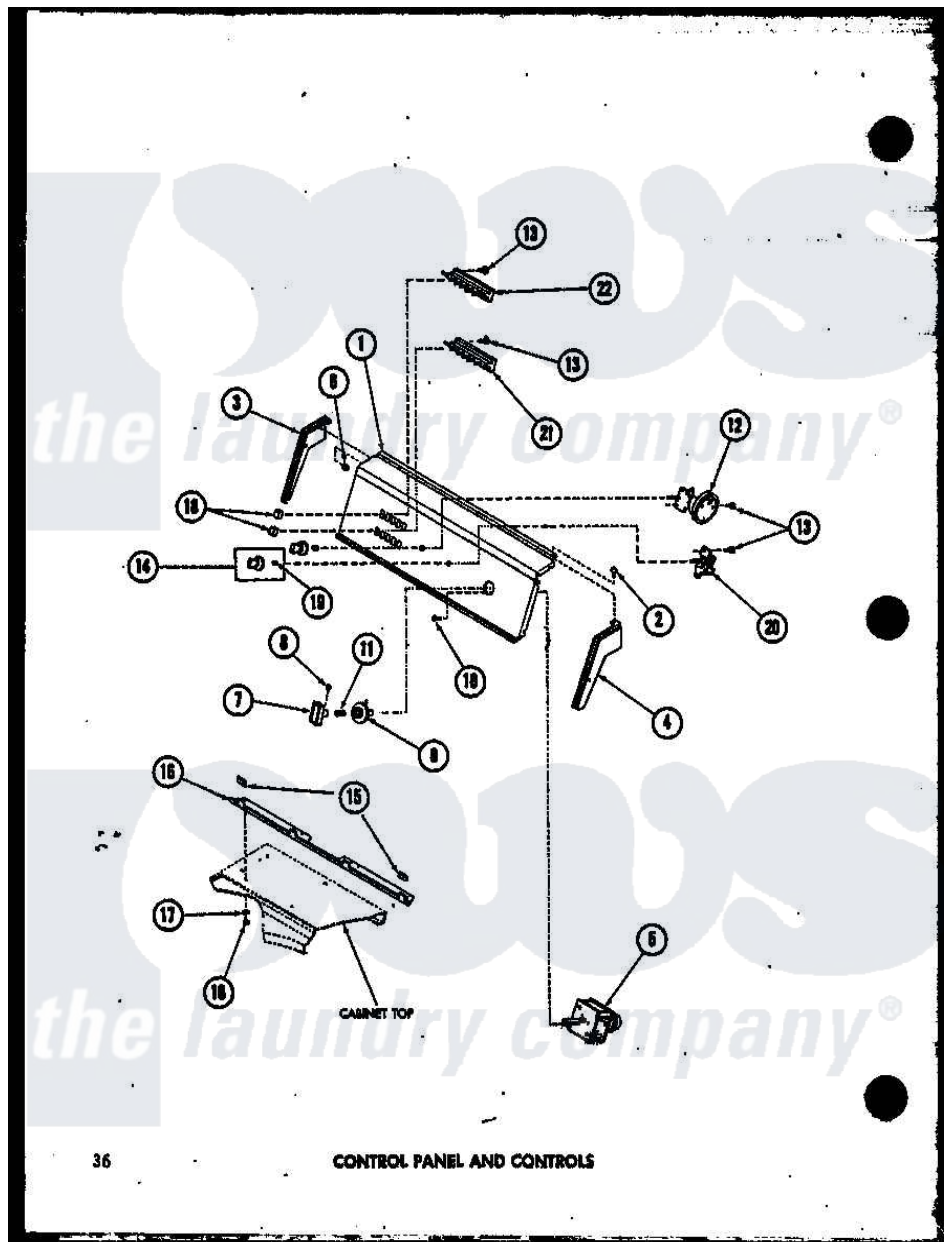

# Amana TAA600 (BOM: P7575110W) 04 - CONTROL PANEL AND CONTROLS

36

CONTROL PANEL AND CONTROLS

Amana Residential Amana TAA600 (BOM: P7575110W) Washer Parts Parts Diagram 04 - CONTROL PANEL AND CONTROLS

[Click on the part number to view part](#)

Item	Original Part Number	Replaced By	Status	Part Description
1	R0603082		Not Available	PANEL, CONTROL
2	R0600002		Not Available	SCREW
3	R0603005		Not Available	END, CONTROL HOOD
4	R0603004		Not Available	HOOD END RH
5	R0604007		Not Available	TIMER
6	R0601001		Not Available	NUT
7	R0603502	<a href="#">510139P</a>		Assembly Blower Fan Package
8	R0600005		Not Available	SET SCREW
9	R0603505		Not Available	INDICATOR
10	R0600004	<a href="#">W10116760</a>		Screw
11	R0605501		Not Available	SPRING
12	R0602501		Not Available	SWITCH,PRESSURE
13	R0600001	<a href="#">W10116760</a>		Screw
14	R0603007		Not Available	CONTROL KNOB ASSY

15	R0605503	Not Available	SLEEVE
16	R0603006	Not Available	PANEL SUPPORT
17	R0600501	<a href="#">20493</a>	Washer, 11/64 ID x 3/8 OD
18	R0603501	Not Available	SWITCH BUTTON
19	R0601501	Not Available	CLIP
21	R0602502	Not Available	SWITCH, SELECTOR
22	R0602505	Not Available	SELECTOR SWITCH