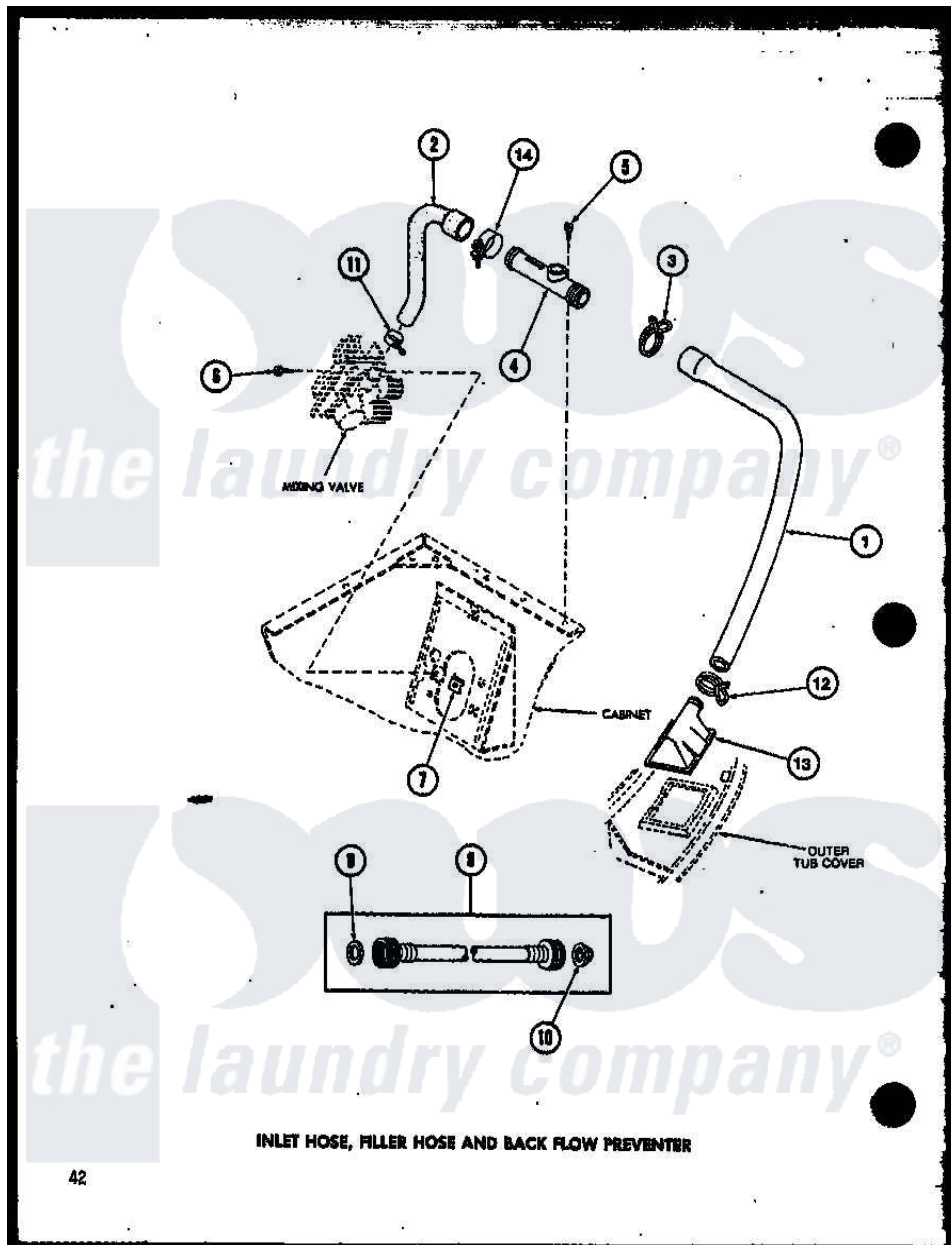

Amana TAA600 (BOM: P7575110W) 05 - INLET HOSE

Amana Residential Amana TAA600 (BOM: P7575110W) Washer Parts Parts Diagram 05 - INLET HOSE
 Click on the part number to view part

Item	Original Part Number	Replaced By	Status	Part Description
1	R0606544		Not Available	HOSE
2	R0606503	27183		Hose, Mixing Valve
3	R0601541	285655		Clamp, Hose
4	R0605507	34280		Assembly, Backflow Prevento
5	R0600004	W10116760		Screw
6	R0600009		Not Available	SCREW
7	R0601007	54038		NUt, Speed U-Type
8	R0606504	202860		Inlet Hose Assembly
9	R0600505	Y013783		Washer, Inlet Hose
10	R0600504	22002960		Strainer, Washer Inlet
11	R0601505	285655		Clamp, Hose
12	R0601542	29210		Hose Clamp
13	R0603542		Not Available	HEAD, WATER INLET
14	R0601505	285655		Clamp, Hose