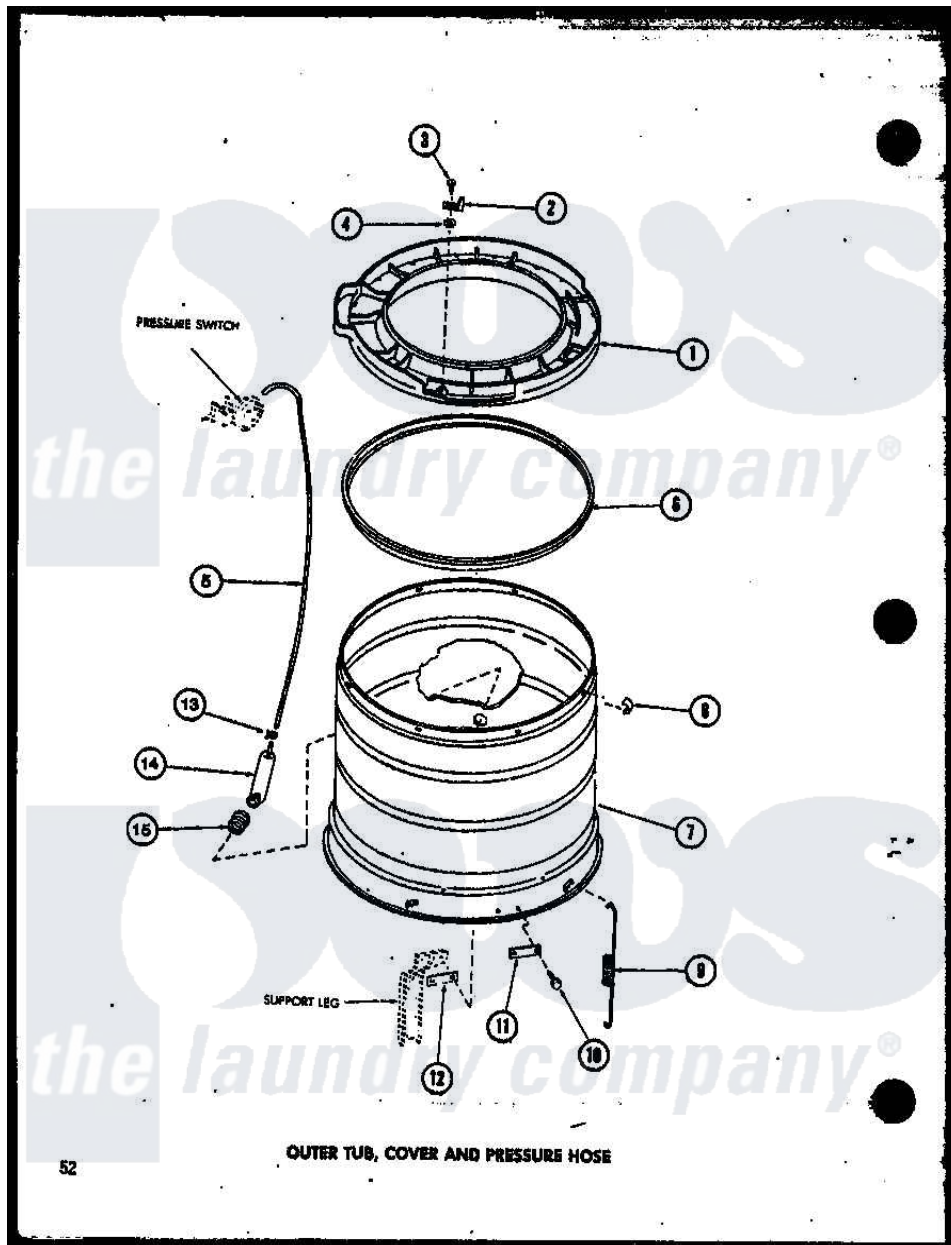

Amana TAA600 (BOM: P7575110W) 09 - OUTER TUB

Amana Residential Amana TAA600 (BOM: P7575110W) Washer Parts Parts Diagram 09 - OUTER TUB
 Click on the part number to view part

Item	Original Part Number	Replaced By	Status	Part Description
1	R0603540	31153		Cover Outer Tub
2	R0605520		Not Available	TRIGGER
3	R0600017		Not Available	SCREW
4	R0600517		Not Available	LOCKWASHER
5	R0606545		Not Available	TUBING,48
6	R0604506	27184		Gasket, Tub Cover
7	R0603014	392P3		Kit, Outer Tub
8	R0601513		Not Available	SPRING CLIP
9	R0605521	27239		Spring, Leg
10	R0600020	40128701		Screw, 5/16-18 X .50
11	R0605522	27926		Plate, Leg .063
12	R0605523	27927		Plate, Leg .032
13	R0601540	596669		Clamp, Manifold
14	R0603541	40008501		Assembly, Pressure Bulb
15	R0606543	40037801		Grommet