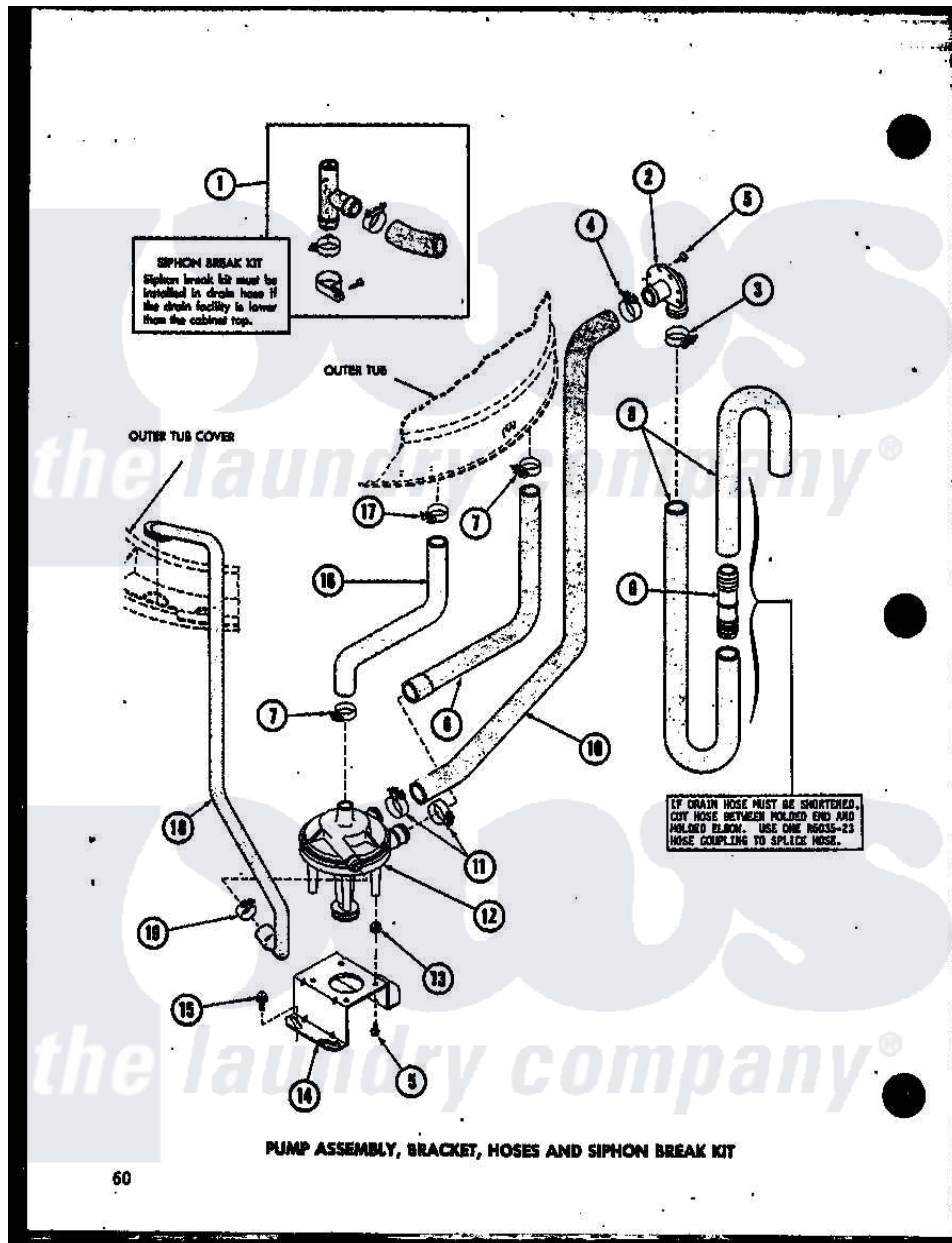

# Amana TAA600 (BOM: P7575110W) 12 - PUMP ASSY

Amana Residential Amana TAA600 (BOM: P7575110W) Washer Parts Parts Diagram 12 - PUMP ASSY  
Click on the part number to view part

Item	Original Part Number	Replaced By	Status	Part Description
1	R0610006	<a href="#">76660</a>		Break-Sphn
2	R0603522		Not Available	DRAIN HOSE ELBOW
3	R0601518	<a href="#">285655</a>		Clamp, Hose
4	R0601519	<a href="#">285655</a>		Clamp, Hose
5	R0600028	<a href="#">27001200</a>		Screw
6	R0606514		Not Available	HOSE
7	R0601515	<a href="#">285655</a>		Clamp, Hose
8	R0606516	<a href="#">28293</a>		Hose, Drain
9	R0603523	<a href="#">16272</a>		Connector, Straight
10	R0606515		Not Available	PUMP-TO-ELLOW HOSE
11	R0601516	<a href="#">285655</a>		Clamp, Hose
12	R0610501	<a href="#">31968</a>		Assembly, Pump NA
13	R0601014	<a href="#">31098</a>		Screw, 10-10 5/8 Unslot
14	R0605524	<a href="#">27105</a>		Bracket, Pump Mounting
15	R0600018	<a href="#">27157</a>		Screw, 10-24 X 5/8 Spec
16	R0606513		Not Available	HOSE

17 R0601505

[285655](#)

Clamp, Hose

18 R0606512

Not Available

RECIRCULATING HOSE

19 R0601517

[285655](#)

Clamp, Hose