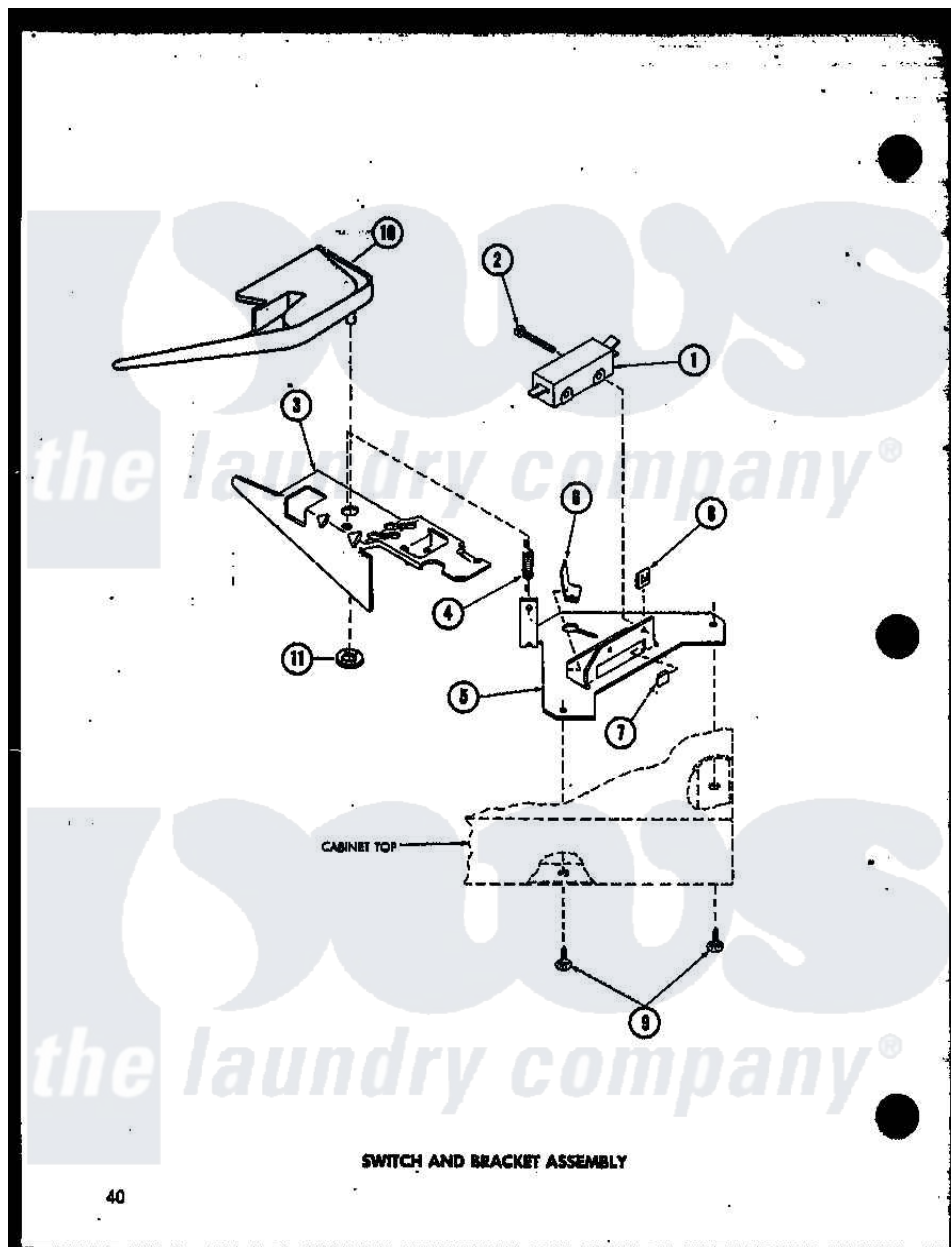

Amana TAA600 (BOM: P7575110W) 13 - SWITCH AND BRACKET ASSY

SWITCH AND BRACKET ASSEMBLY

40

Amana [Residential Amana TAA600 \(BOM: P7575110W\) Washer Parts](#) Parts Diagram 13 - SWITCH AND BRACKET ASSY

[Click on the part number to view part](#)

Item	Original Part Number	Replaced By	Status	Part Description
1	R0602507	27612		Switch, Lid
2	R0600011		Not Available	SCREW
3	R0605504	27602		Lever, Out-Of-Bal Switch
4	R0605506		Not Available	SPRING
5	R0605505		Not Available	BRACKET
6	R0601503		Not Available	U-CLIP
7	R0601504	27610		Clip, U
8	R0601006		Not Available	NUT
9	R0600012	489464		Screw
10	R0605671		Not Available	SWITCH SHIELD
11	R0601032	29043		Nut, Push