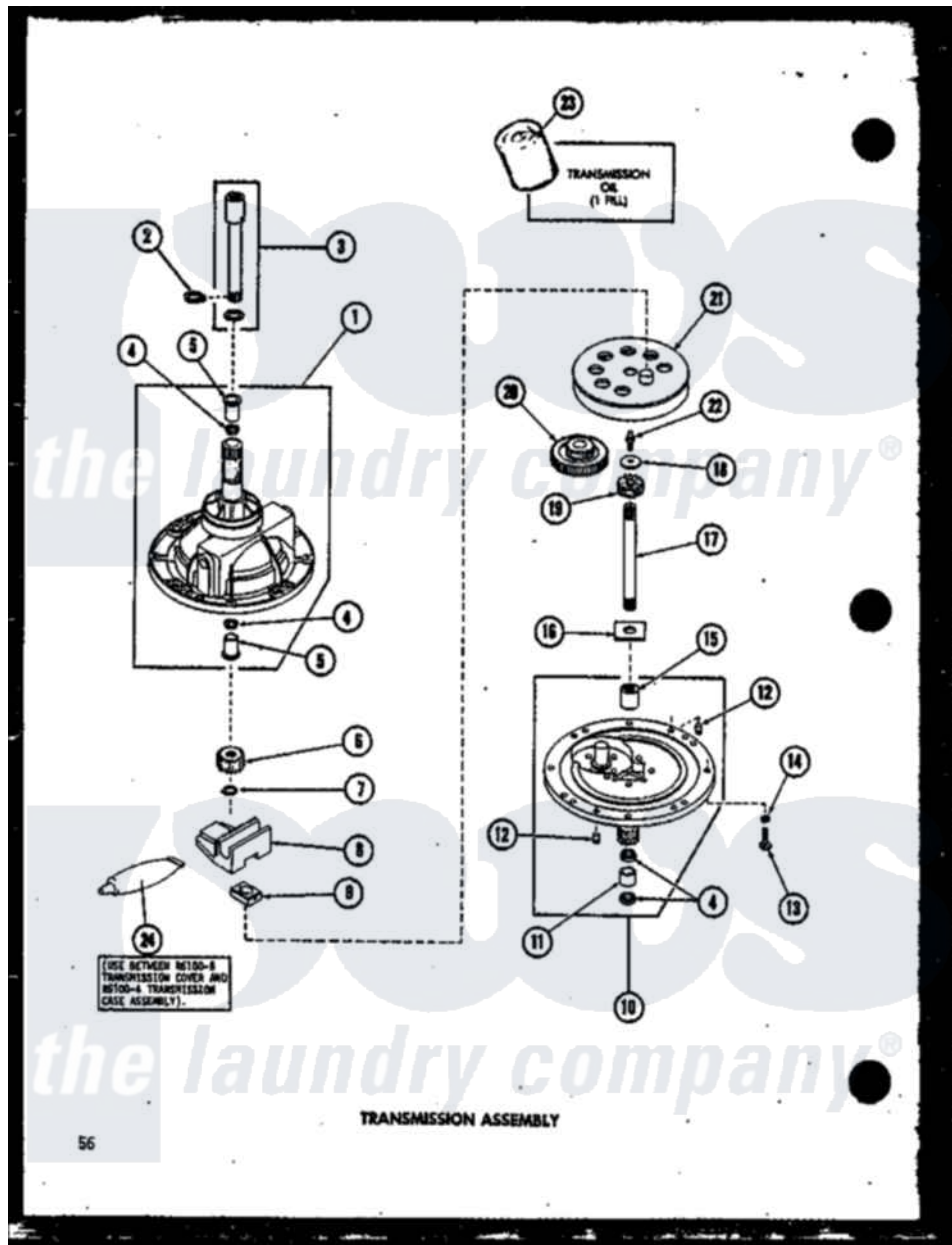

Amana TAA600 (BOM: P7575110W) 14 - TRANSMISSION ASSY

Amana Residential Amana TAA600 (BOM: P7575110W) Washer Parts Parts Diagram 14 - TRANSMISSION ASSY
 Click on the part number to view part

Item	Original Part Number	Replaced By	Status	Part Description
1	R0610004		Not Available	ASSY, TRANSMISSION CASE
2	R0601511	27197		Ring, Retaining
3	R0610040	368P3		Kit, Coupling And Shaft
4	R0606517	40042701		Seal- Oil
5	R0605537		Not Available	BEARING
6	R0605542		Not Available	AG PINION
7	R0601511	27197		Ring, Retaining
8	R0605544	Y31526		Rack
9	R0605545	26493		Slide
10	R0610005		Not Available	ASSEMBLY, TRANSMISSION COVER
11	R0605546	27022		Bearing
12	R0605548		Not Available	PIN
13	R0600023	20253		Screw, Cap-1/4-20 X 1"
14	R0600520	02431		Lockwasher, 1/4 Ext Shk
15	R0605547		Not Available	ROLLER, CLUTCH
16	R0600522	27016		Washer

17	R0605540	27081P	Shaft Input Package
18	R0600521	40041501	Washer
19	R0605543	29156	Pinion, Input
20	R0603521	Not Available	REDUCTION GEAR
21	R0605541	26577	Assembly, Gear And Stud
22	R0600024	Not Available	SCREW
23	R0608001	27243P	Oil, CW Transmission F-
24	R0608007	Not Available	LOC TITE