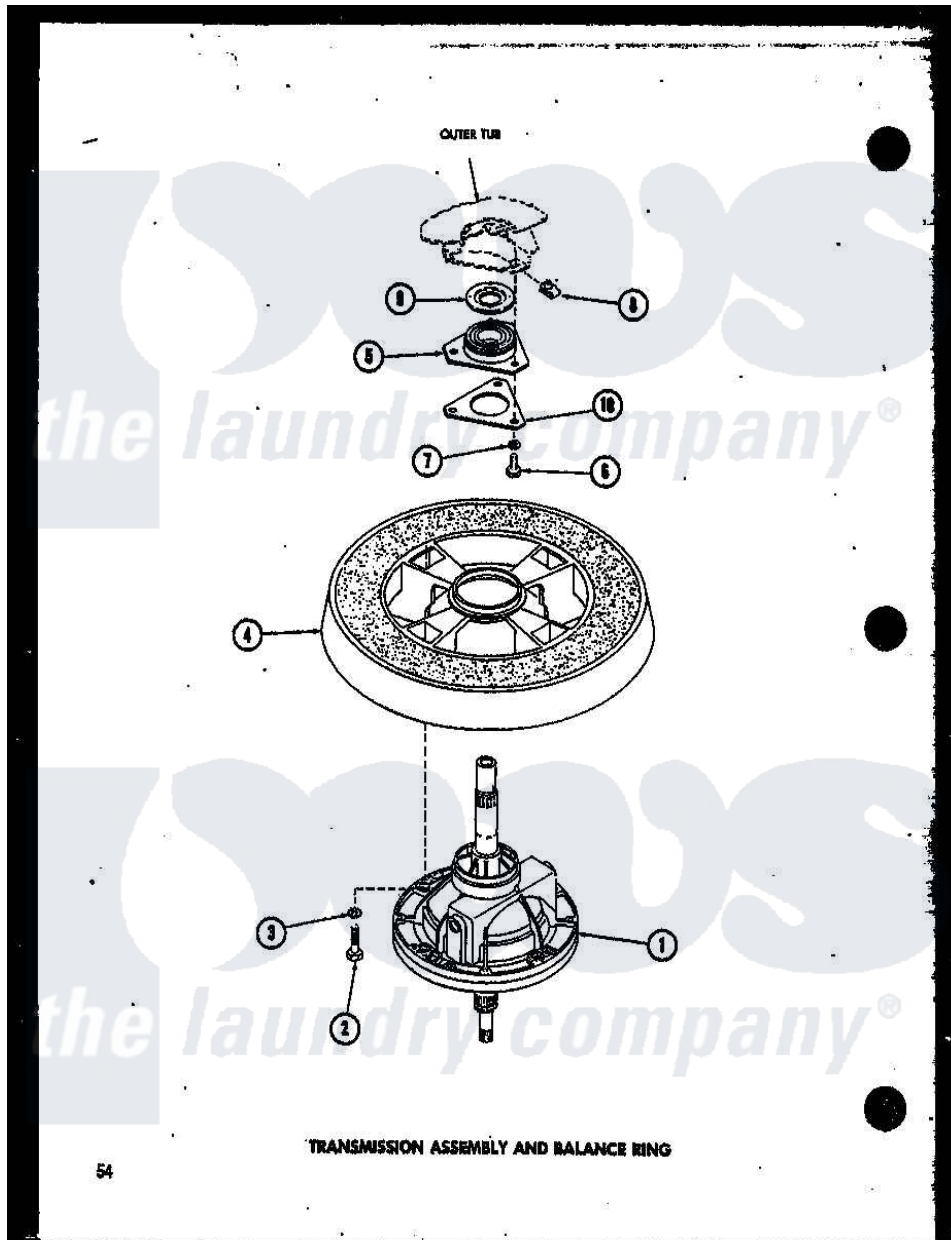

Amana TAA600 (BOM: P7575110W) 15 - TRANSMISSION ASSY AND BALANCE RING

Amana Residential Amana TAA600 (BOM: P7575110W) Washer Parts Parts Diagram 15 - TRANSMISSION ASSY AND BALANCE RING

Click on the part number to view part

Item	Original Part Number	Replaced By	Status	Part Description
1	R0607501		Not Available	ASSY, TRANSMISSION
2	R0600022		Not Available	SCREW
3	R0600520	02431		Lockwasher, 1/4 Ext Shk
4	R0610012		Not Available	ASSY,BALANCE RING-COMPL
5	R0610011	40004201P		Main Bearing Assembly
6	R0600021		Not Available	SCREW
7	R0600519		Not Available	LOCKWASHER
8	R0601013	27222		Nut, Retainer 5/16-18
9	R0605536	27187		Flinger
10	R0600518		Not Available	WASHER