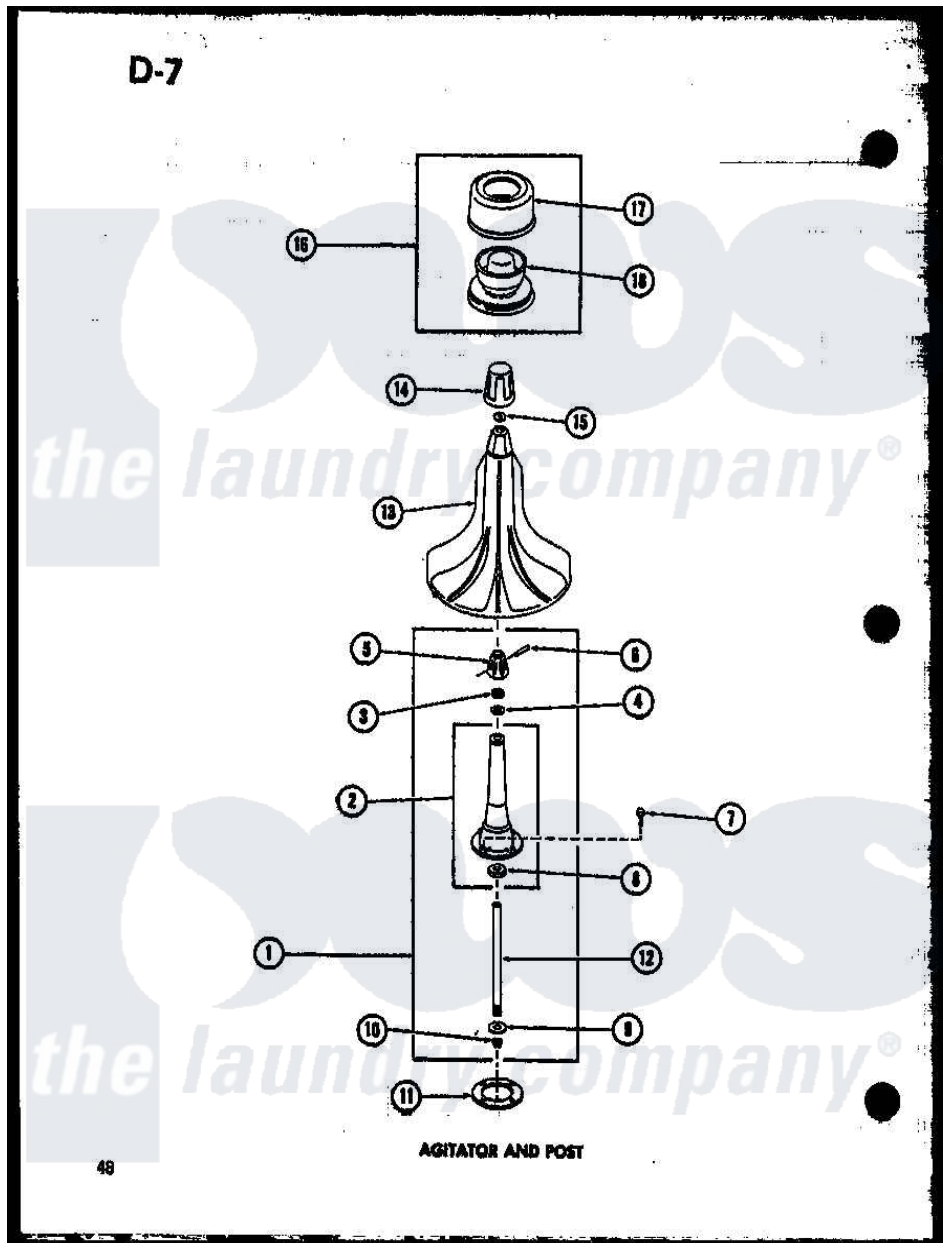

Amana TAA600 (BOM: P7575116W) 01 - AGITATOR AND POST

Amana Residential Amana TAA600 (BOM: P7575116W) Washer Parts Parts Diagram 01 - AGITATOR AND POST
 Click on the part number to view part

Item	Original Part Number	Replaced By	Status	Part Description
1	R0610001		Not Available	ASSEMBLY, AGITATOR POST
2	R0605519		Not Available	POST, AGITATOR
3	R0600511		Not Available	WASHER
4	R0600512	04704		Washer, .630idx1.125odx
5	R0603518	28091		Assembly, Agitator Shaftanddr
6	R0601510	20243		Pin, Taper
7	R0600019	3400527		Screw
8	R0600513		Not Available	THRUST WASHER
9	R0600514	27164		Washer, Spline
10	R0601511	27197		Ring, Retaining
11	R0604503	27020		Gasket, Center Column
12	R0610002	28091		Assembly, Agitator Shaftanddr
13	R0603513		Not Available	AGITATOR
14	R0603514		Not Available	HOLD-DOWN CAP
15	R0600515		Not Available	WASHER

16	R0603515	Not Available	SALES ITEM ONLY (DISPENSER)
17	R0603517	Not Available	TOP:SEE NOTE
18	R0603516	Not Available	BODY, DISPENSER