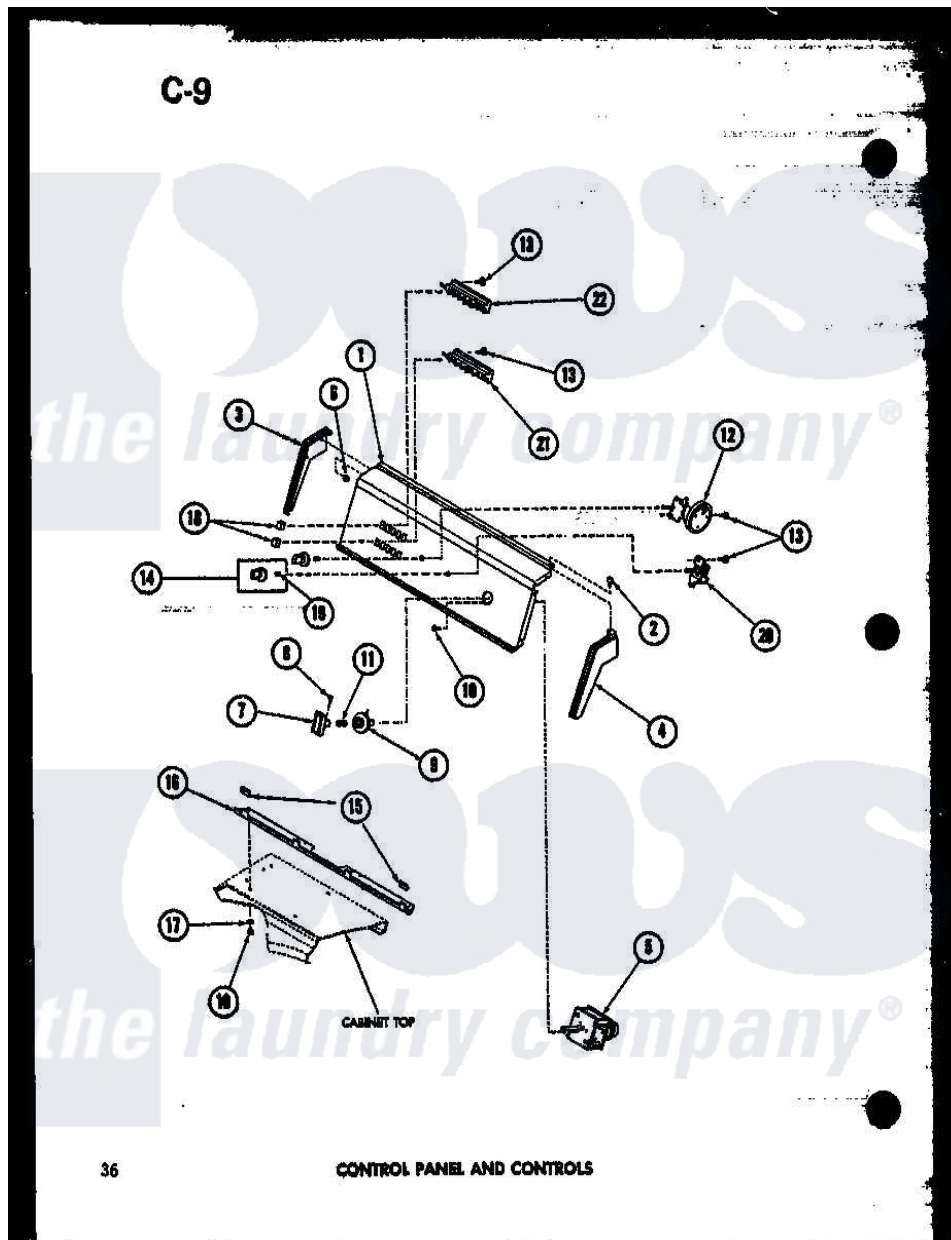

Amana TAA600 (BOM: P7575116W) 04 - CONTROL PANEL AND CONTROLS

36

CONTROL PANEL AND CONTROLS

Amana Residential Amana TAA600 (BOM: P7575116W) Washer Parts Parts Diagram 04 - CONTROL PANEL AND CONTROLS

[Click on the part number to view part](#)

| Item | Original Part Number | Replaced By | Status | Part Description |
|------|----------------------|---------------------------|---------------|-----------------------------|
| 1 | R0603082 | | Not Available | PANEL, CONTROL |
| 2 | R0600002 | | Not Available | SCREW |
| 3 | R0603005 | | Not Available | END, CONTROL HOOD |
| 4 | R0603004 | | Not Available | HOOD END RH |
| 5 | R0604007 | | Not Available | TIMER |
| 6 | R0601001 | | Not Available | NUT |
| 7 | R0603502 | 510139P | | Assembly Blower Fan Package |
| 8 | R0600005 | | Not Available | SET SCREW |
| 9 | R0603505 | | Not Available | INDICATOR |
| 10 | R0600004 | W10116760 | | Screw |
| 11 | R0605501 | | Not Available | SPRING |
| 12 | R0602501 | | Not Available | SWITCH,PRESSURE |
| 13 | R0600001 | W10116760 | | Screw |
| 14 | R0603007 | | Not Available | CONTROL KNOB ASSY |

| | | | |
|----|----------|-----------------------|---------------------------|
| 15 | R0605503 | Not Available | SLEEVE |
| 16 | R0603006 | Not Available | PANEL SUPPORT |
| 17 | R0600501 | 20493 | Washer, 11/64 ID x 3/8 OD |
| 18 | R0603501 | Not Available | SWITCH BUTTON |
| 19 | R0601501 | Not Available | CLIP |
| 21 | R0602502 | Not Available | SWITCH, SELECTOR |
| 22 | R0602505 | Not Available | SELECTOR SWITCH |