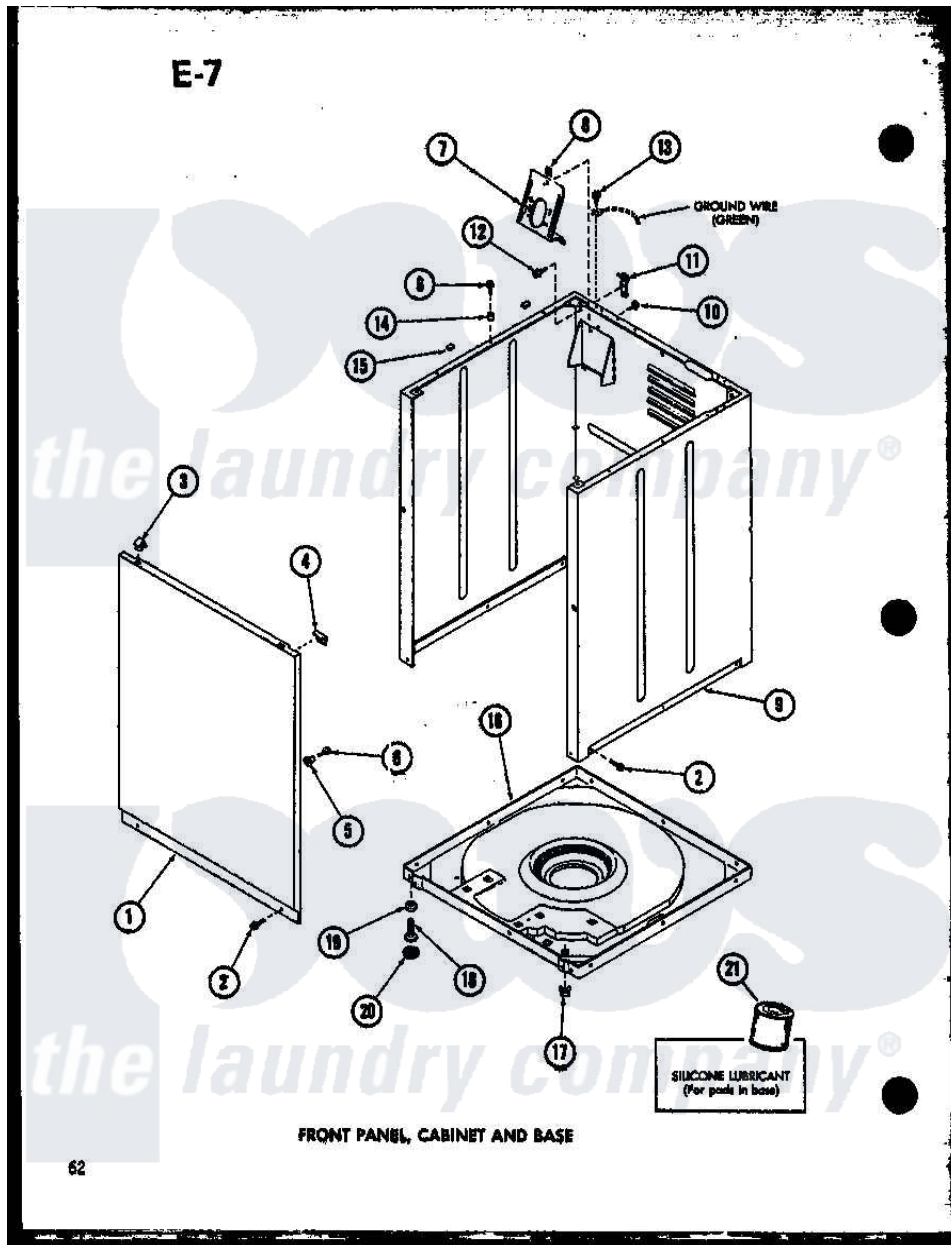

Amana TAA600 (BOM: P7575116W) 05 - FRONT PANEL

Amana Residential Amana TAA600 (BOM: P7575116W) Washer Parts Parts Diagram 05 - FRONT PANEL
 Click on the part number to view part

Item	Original Part Number	Replaced By	Status	Part Description
1	R0603052	32708LP		Panel, Front
"	R0603015		Not Available	FRONT PANEL WHITE
2	R0600029	27001200		Screw
3	R0601520	22001650		Fastener, Spring
4	R0603526		Not Available	PROTECTOR
5	R0603525		Not Available	LOCATER LUG
6	R0600031	Y014874		Screw, Idler Arm And Sleeve
7	R0605527	39407		Bracket, Valve
8	R0601007	54038		NUt, Speed U-Type
9	R0603016	38612WP		Kit-Service
"	R0603054	38612LP		Kit Service Cabinet
10	R0600009		Not Available	SCREW
11	R0605528	Y27103		Hinge, Hold-Down Lug
12	R0600032	3390631		Screw, 10-16 X 3/8
13	R0600033	489464		Screw
14	R0603524	505187		Locator, Panel

15	R0606519	Y56128	Pad, Bumper
16	R0603017	31653P	Assembly, Base-Complete-G90
17	R0601015		Caged Nut
18	R0600030	22003428	Leg, Adjustable
19	R0601016	40038101	Nut, Leg
20	R0606518	40016001	Foot, Rubber
21	R0608002	26594P	Grease, Silicone - 2 Oz Tube