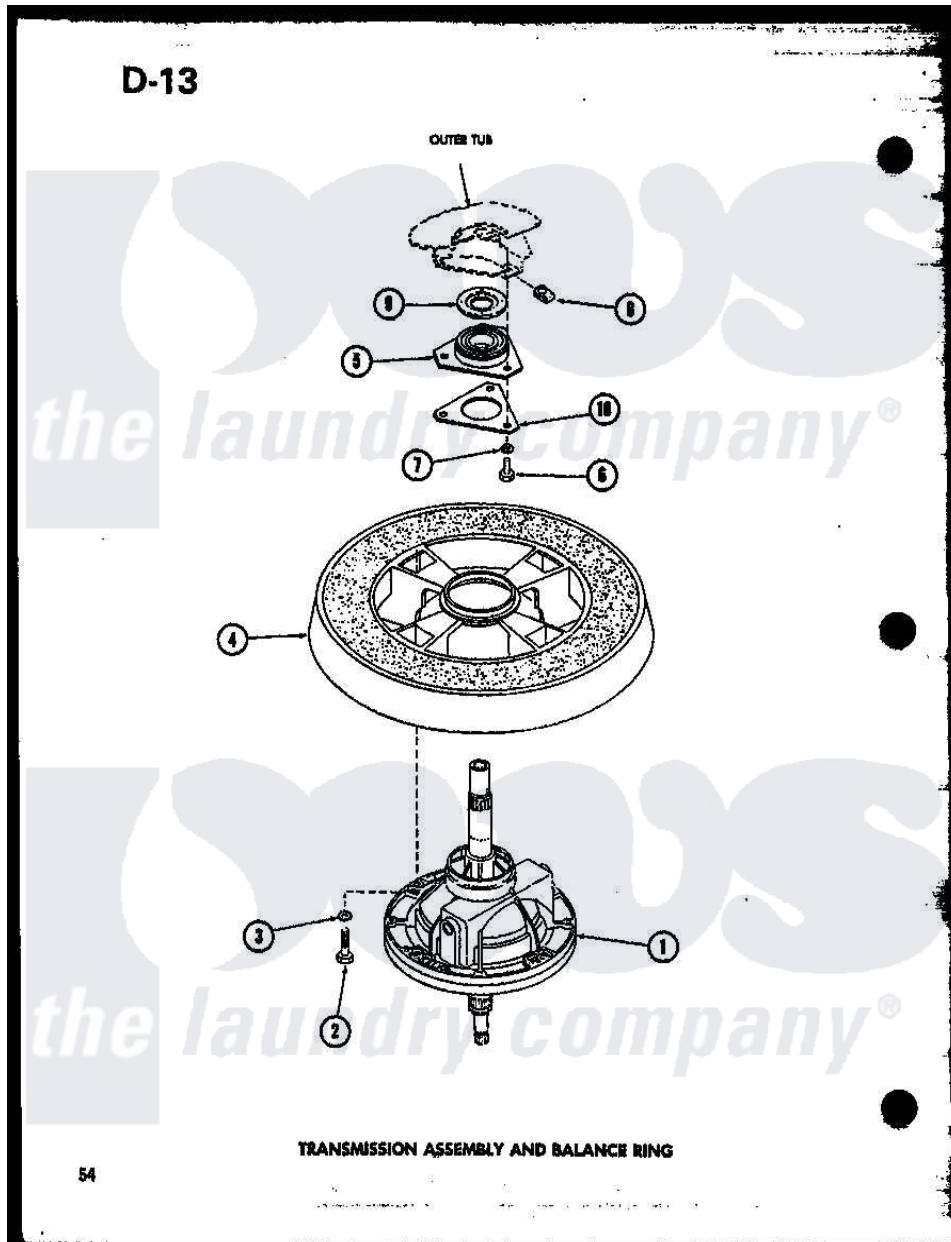

Amana TAA600 (BOM: P7575116W) 15 - TRANSMISSION ASSY AND BALANCE RING

Amana Residential Amana TAA600 (BOM: P7575116W) Washer Parts Parts Diagram 15 - TRANSMISSION ASSY AND BALANCE RING

Click on the part number to view part

Item	Original Part Number	Replaced By	Status	Part Description
1	R0607501		Not Available	ASSY, TRANSMISSION
2	R0600022		Not Available	SCREW
3	R0600520	02431		Lockwasher, 1/4 Ext Shk
4	R0610012		Not Available	ASSY,BALANCE RING-COMPL
5	R0610011	40004201P		Main Bearing Assembly
6	R0600021		Not Available	SCREW
7	R0600519		Not Available	LOCKWASHER
8	R0601013	27222		Nut, Retainer 5/16-18
9	R0605536	27187		Flinger
10	R0600518		Not Available	WASHER