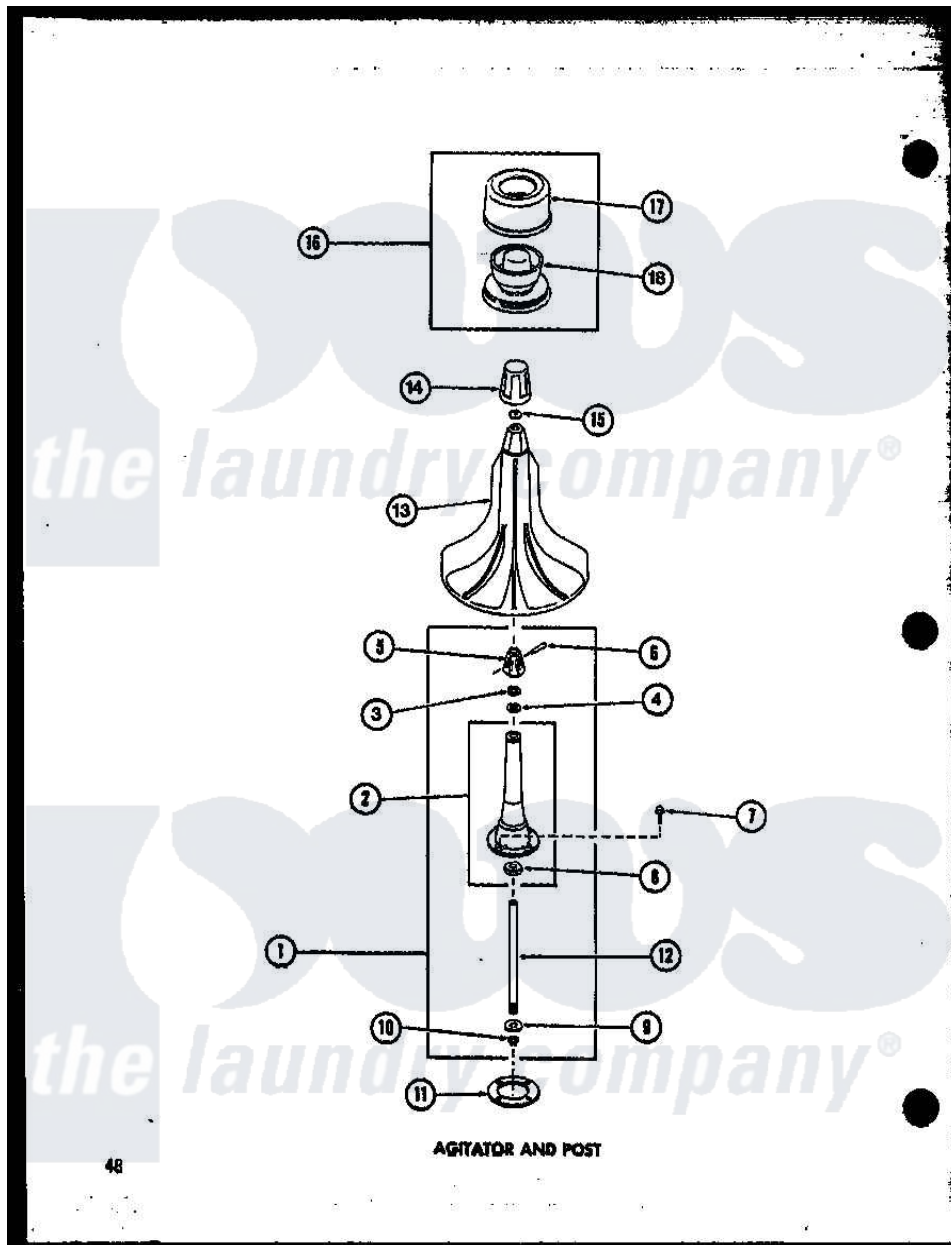

Amana TAA600 (BOM: P7704004W) 01 - AGITATOR AND POST

Amana Residential Amana TAA600 (BOM: P7704004W) Washer Parts Parts Diagram 01 - AGITATOR AND POST  
 Click on the part number to view part

Item	Original Part Number	Replaced By	Status	Part Description
1	R0610001		Not Available	ASSEMBLY, AGITATOR POST
2	R0605519		Not Available	POST, AGITATOR
3	R0600511		Not Available	WASHER
4	R0600512	<a href="#">04704</a>		Washer, .630idx1.125odx
5	R0603518	<a href="#">28091</a>		Assembly, Agitator Shaft and Drive
6	R0601510	<a href="#">20243</a>		Pin, Taper
7	R0600019	<a href="#">3400527</a>		Screw
8	R0600513		Not Available	THRUST WASHER
9	R0600514	<a href="#">27164</a>		Washer, Spline
10	R0601511	<a href="#">27197</a>		Ring, Retaining
11	R0604503	<a href="#">27020</a>		Gasket, Center Column
12	R0610002	<a href="#">28091</a>		Assembly, Agitator Shaft and Drive
13	R0603513		Not Available	AGITATOR
14	R0603514		Not Available	HOLD-DOWN CAP
15	R0600515		Not Available	WASHER

SALES ITEM ONLY

16	R0603515	Not Available	SALES ITEM ONLY (DISPENSER)
17	R0603517	Not Available	TOP:SEE NOTE
18	R0603516	Not Available	BODY, DISPENSER