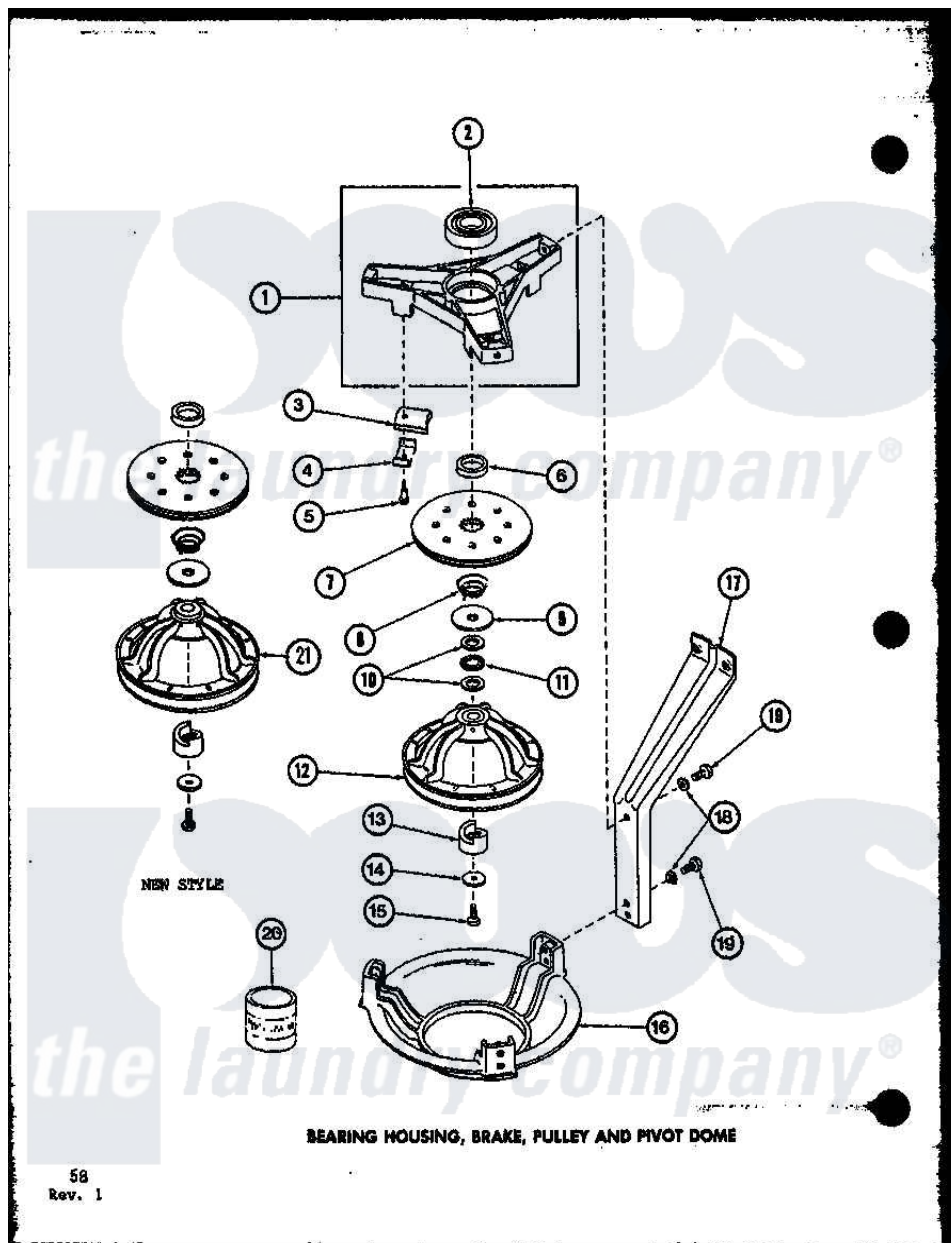

# Amana TAA600 (BOM: P7704004W) 02 - BEARING HOUSING

Amana Residential Amana TAA600 (BOM: P7704004W) Washer Parts Parts Diagram 02 - BEARING HOUSING  
 Click on the part number to view part

Item	Original Part Number	Replaced By	Status	Part Description
1	R0610009	<a href="#">35746</a>		AssemLy, Bearing Housing-L
2	R0605530	<a href="#">40004001</a>		Bearing, Main
3	R0610010	<a href="#">R9900543</a>		Pad-Brake
4	R0605531	<a href="#">28604</a>		Shim
5	R0600027	<a href="#">26547</a>		Screw, 10-24 Shoulder
6	R0605532	<a href="#">27176</a>		Spacer
7	R0610044	<a href="#">R9900474</a>		Brake Assembly
8	R0605529	<a href="#">33435</a>		Spring, Conical
9	R0600523	<a href="#">40063201</a>		Washer, Flat
10	R0605533		Not Available	BEARING RACE
11	R0605534		Not Available	NEEDLE BEARING
12	R0610007	<a href="#">34232P</a>		Kit-Pulley
13	R0605535	<a href="#">27018</a>		Helix
14	R0600521	<a href="#">40041501</a>		Washer
15	R0600026	<a href="#">40063401</a>		Screw, 1/4-20 x 5/8 Hex
16	R0605526		Not Available	PIVOT DOME

17	R0605525	<a href="#">27090</a>	Leg, Support
18	R0600519		Not Available
19	R0600025		Not Available
20	R0608008		Not Available
21	R0610058	<a href="#">34232P</a>	Kit-Pulley