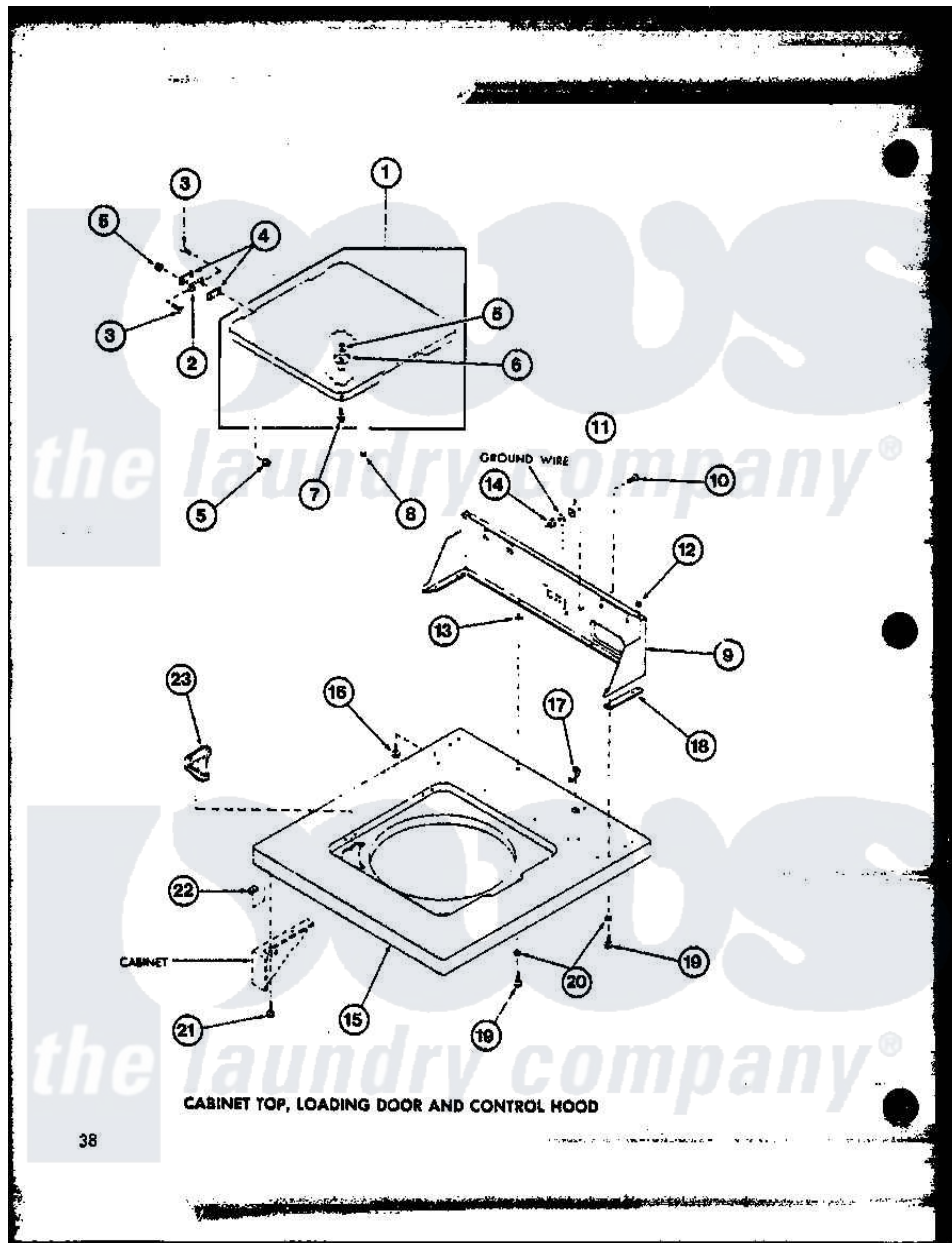

Amana TAA600 (BOM: P7704004W) 03 - CABINET TOP

Amana Residential Amana TAA600 (BOM: P7704004W) Washer Parts Parts Diagram 03 - CABINET TOP  
 Click on the part number to view part

Item	Original Part Number	Replaced By	Status	Part Description
1	R0603046		Not Available	LOADING DOOR
"	R0603008		Not Available	LOADING DOOR
2	R0605502	<a href="#">21583</a>		Hinge
3	R0600007	<a href="#">22649</a>		Screw, 8-32 X 13/32 FI
4	R0604502	<a href="#">21584</a>		Gasket
5	R0601002	<a href="#">21752</a>		Nut, 8-32 Hex Brilock
6	<a href="#">R0603504</a>			Actuator, Door Switch
7	R0600008	<a href="#">26769</a>		Assembly, Screw And Washer
8	R0606501	<a href="#">40038001</a>		Bumper
9	R0603048		Not Available	CONTROL HOOD ALMOND
"	R0603009		Not Available	HOOD, CONTROL
10	R0600006	<a href="#">20267</a>		Screw, 10-24 X 3/8 Round
11	R0600503		Not Available	LOCKWASHER
12	R0601004	<a href="#">24522</a>		Nut, Speed-8ab-18 C1995
13	R0600502		Not Available	WASHER
14	R0601003		Not Available	NUT

15	R0603010		Not Available	CABINET TOP WHITE
"	R0603050		Not Available	CABINET TOP ALMOND
16	R0600009		Not Available	SCREW
17	R0601502	<a href="#">211881</a>		Grommet, Cord Part Not Used- Gas Models Only
18	R0604501		Not Available	END GASKET
19	R0600004	<a href="#">W10116760</a>		Screw
20	R0600501	<a href="#">20493</a>		Washer, 11/64 ID x 3/8 OD
21	R0600010		Not Available	SCREW
22	R0601005	<a href="#">36020</a>		Nut-10-24
23	R0603503		Not Available	BLEACH DISPENSER