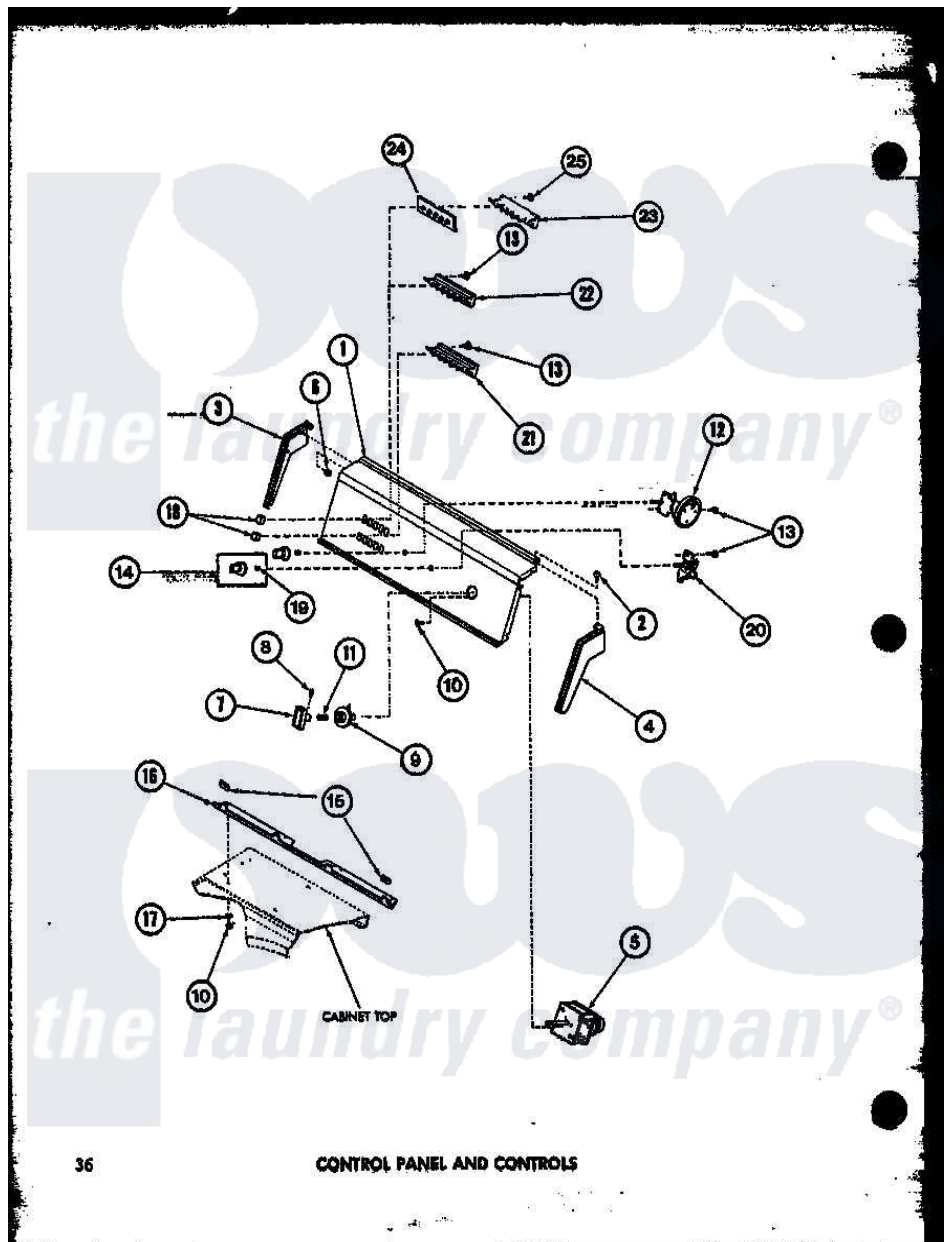

Amana TAA600 (BOM: P7704004W) 04 - CONTROL PANEL AND CONTROLS

36

CONTROL PANEL AND CONTROLS

Amana Residential Amana TAA600 (BOM: P7704004W) Washer Parts Parts Diagram 04 - CONTROL PANEL AND CONTROLS

[Click on the part number to view part](#)

| Item | Original Part Number | Replaced By | Status | Part Description |
|------|----------------------|---------------------------|---------------|-----------------------------|
| 1 | R0603093 | | Not Available | PANEL-CONTROL |
| 2 | R0600002 | | Not Available | SCREW |
| 3 | R0603005 | | Not Available | END, CONTROL HOOD |
| 4 | R0603004 | | Not Available | HOOD END RH |
| 5 | R0604007 | | Not Available | TIMER |
| 6 | R0601001 | | Not Available | NUT |
| 7 | R0603502 | 510139P | | Assembly Blower Fan Package |
| 8 | R0600005 | | Not Available | SET SCREW |
| 9 | R0603505 | | Not Available | INDICATOR |
| 10 | R0600004 | W10116760 | | Screw |
| 11 | R0605501 | | Not Available | SPRING |
| 12 | R0602501 | | Not Available | SWITCH,PRESSURE |
| 13 | R0600001 | W10116760 | | Screw |
| 14 | R0603007 | | Not Available | CONTROL KNOB ASSY |

| | | | |
|----|----------|-----------------------|---------------------------|
| 15 | R0605503 | Not Available | SLEEVE |
| 16 | R0603006 | Not Available | PANEL SUPPORT |
| 17 | R0600501 | 20493 | Washer, 11/64 ID x 3/8 OD |
| 18 | R0603501 | Not Available | SWITCH BUTTON |
| 19 | R0601501 | Not Available | CLIP |
| 21 | R0602502 | Not Available | SWITCH, SELECTOR |
| 22 | R0602505 | Not Available | SELECTOR SWITCH |