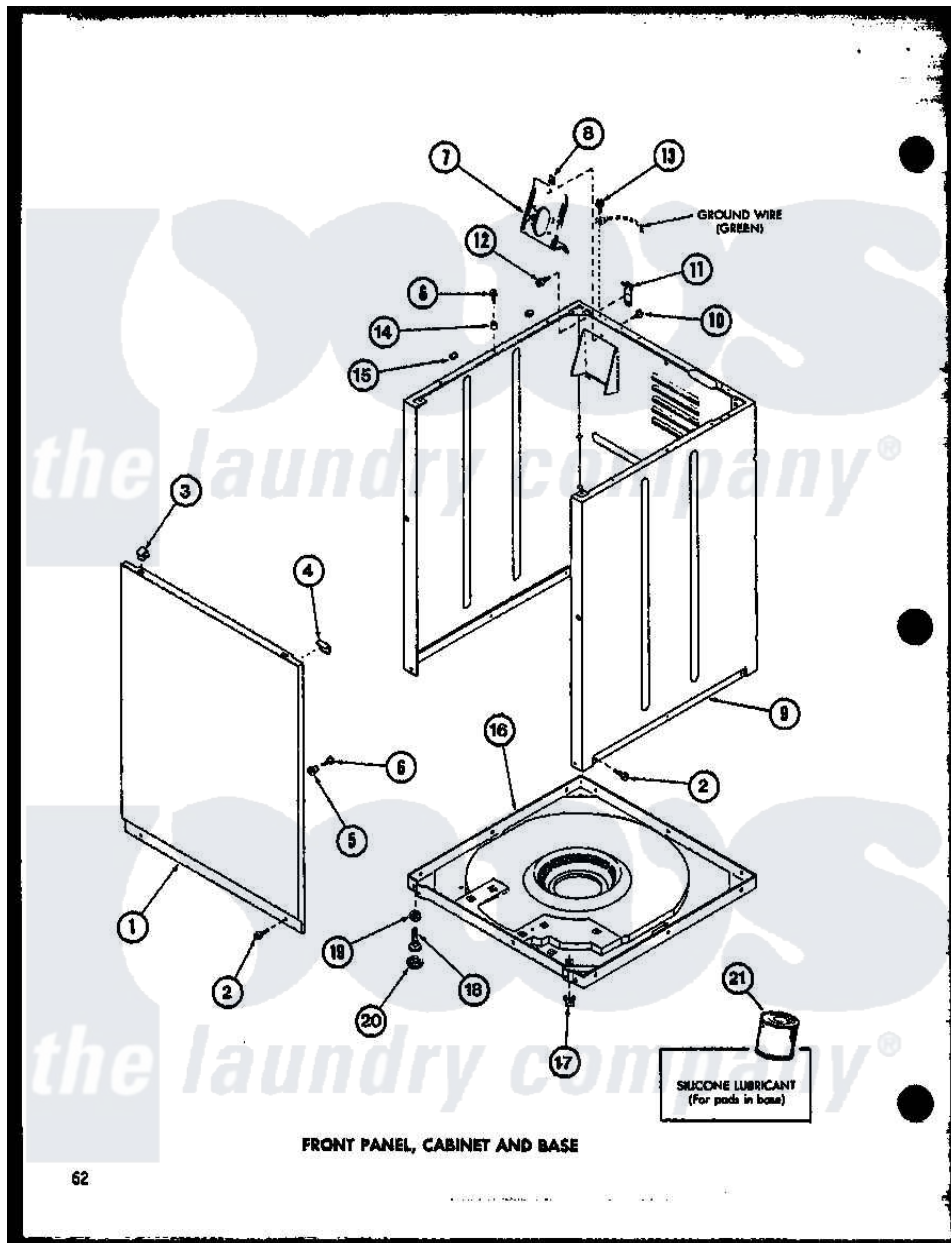

Amana TAA600 (BOM: P7704004W) 05 - FRONT PANEL

Amana Residential Amana TAA600 (BOM: P7704004W) Washer Parts Parts Diagram 05 - FRONT PANEL
 Click on the part number to view part

Item	Original Part Number	Replaced By	Status	Part Description
1	R0603052	32708LP		Panel, Front
"	R0603015		Not Available	FRONT PANEL WHITE
2	R0600029	27001200		Screw
3	R0601520	22001650		Fastener, Spring
4	R0603526		Not Available	PROTECTOR
5	R0603525		Not Available	LOCATER LUG
6	R0600031	Y014874		Screw, Idler Arm And Sleeve
7	R0605527	39407		Bracket, Valve
8	R0601007	54038		NUt, Speed U-Type
9	R0603090	38612LP		Kit Service Cabinet
"	R0603091	38612WP		Kit-Servic
10	R0600009		Not Available	SCREW
11	R0605528	Y27103		Hinge, Hold-Down Lug
12	R0600032	3390631		Screw, 10-16 X 3/8
13	R0600033	489464		Screw
14	R0603524	505187		Locator, Panel

15	R0606519	Y56128	Pad, Bumper
16	R0603017	31653P	Assembly, Base-Complete-G90
17	R0601015		Caged Nut
18	R0600030	22003428	Leg, Adjustable
19	R0601016	40038101	Nut, Leg
20	R0606518	40016001	Foot, Rubber
21	R0608002	26594P	Grease, Silicone - 2 Oz Tube