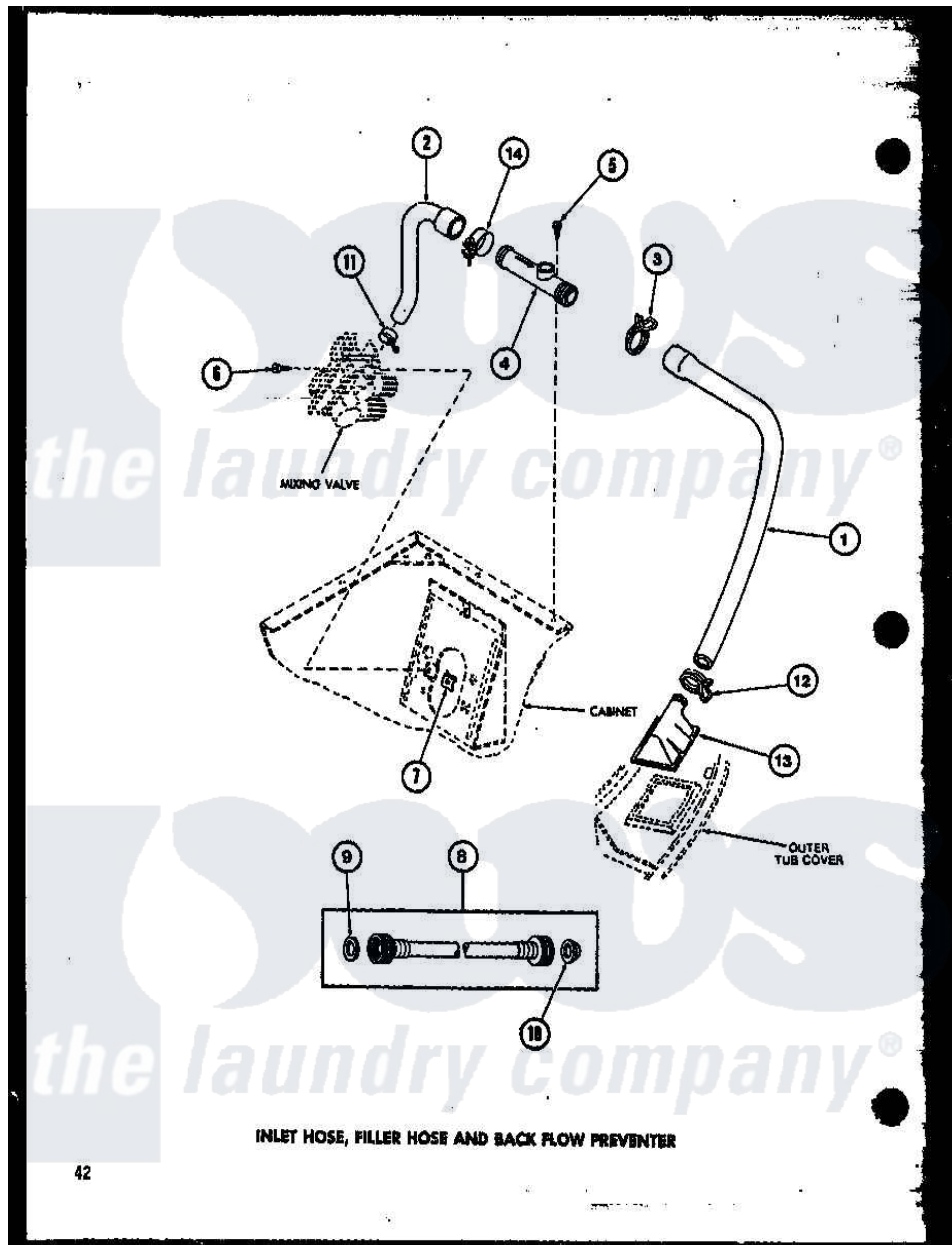

Amana TAA600 (BOM: P7704004W) 06 - INLET HOSE

Amana Residential Amana TAA600 (BOM: P7704004W) Washer Parts Parts Diagram 06 - INLET HOSE  
 Click on the part number to view part

Item	Original Part Number	Replaced By	Status	Part Description
1	R0606544		Not Available	HOSE
2	R0606503	<a href="#">27183</a>		Hose, Mixing Valve
3	R0601541	<a href="#">285655</a>		Clamp, Hose
4	R0605507	<a href="#">34280</a>		Assembly, Backflow Prevento
5	R0600004	<a href="#">W10116760</a>		Screw
6	R0600009		Not Available	SCREW
7	R0601007	<a href="#">54038</a>		NUt, Speed U-Type
8	R0606504	<a href="#">202860</a>		Inlet Hose Assembly
9	R0600505	<a href="#">Y013783</a>		Washer, Inlet Hose
10	R0600504	<a href="#">22002960</a>		Strainer, Washer Inlet
11	R0601505	<a href="#">285655</a>		Clamp, Hose
12	R0601542	<a href="#">29210</a>		Hose Clamp
13	R0603542		Not Available	HEAD, WATER INLET
14	R0601505	<a href="#">285655</a>		Clamp, Hose