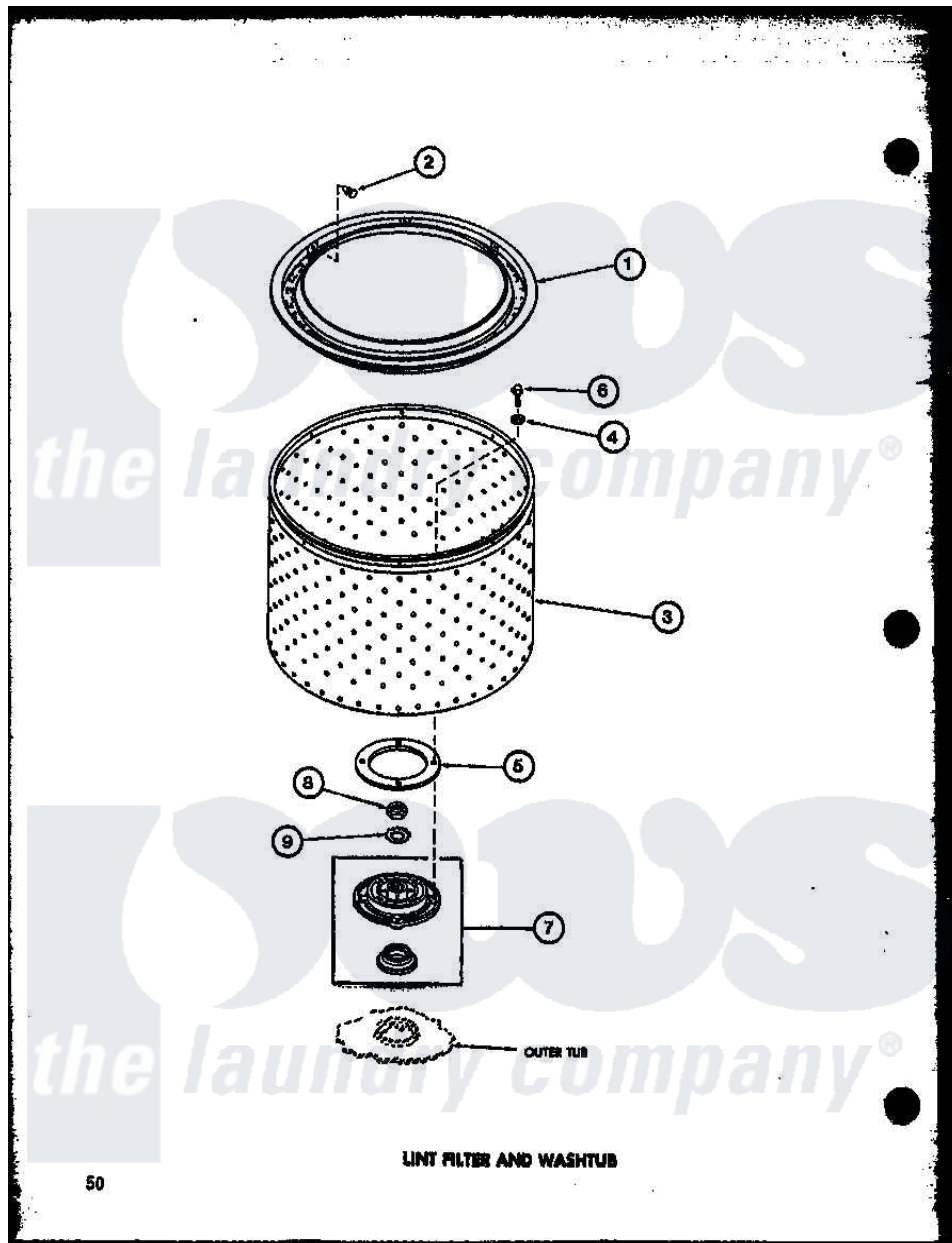

Amana TAA600 (BOM: P7704004W) 07 - LINT FILTER AND WASHTUB

Amana Residential Amana TAA600 (BOM: P7704004W) Washer Parts Parts Diagram 07 - LINT FILTER AND WASHTUB

[Click on the part number to view part](#)

Item	Original Part Number	Replaced By	Status	Part Description
1	R0603543	33521		Filter Lint/Clothes Guard
2	R0601543	29474		Fastener, Lint Filter
3	R0603013	39252P		Wash Tub
4	R0604504	28094		Gasket
5	R0604505	39122		Gasket, Washtub
6	R0600019	3400527		Screw
7	R0610014	356P3		Kit, Seal-Washer
8	R0601012	40016301		Nut, Lock
9	R0600516	27163		Lockwasher