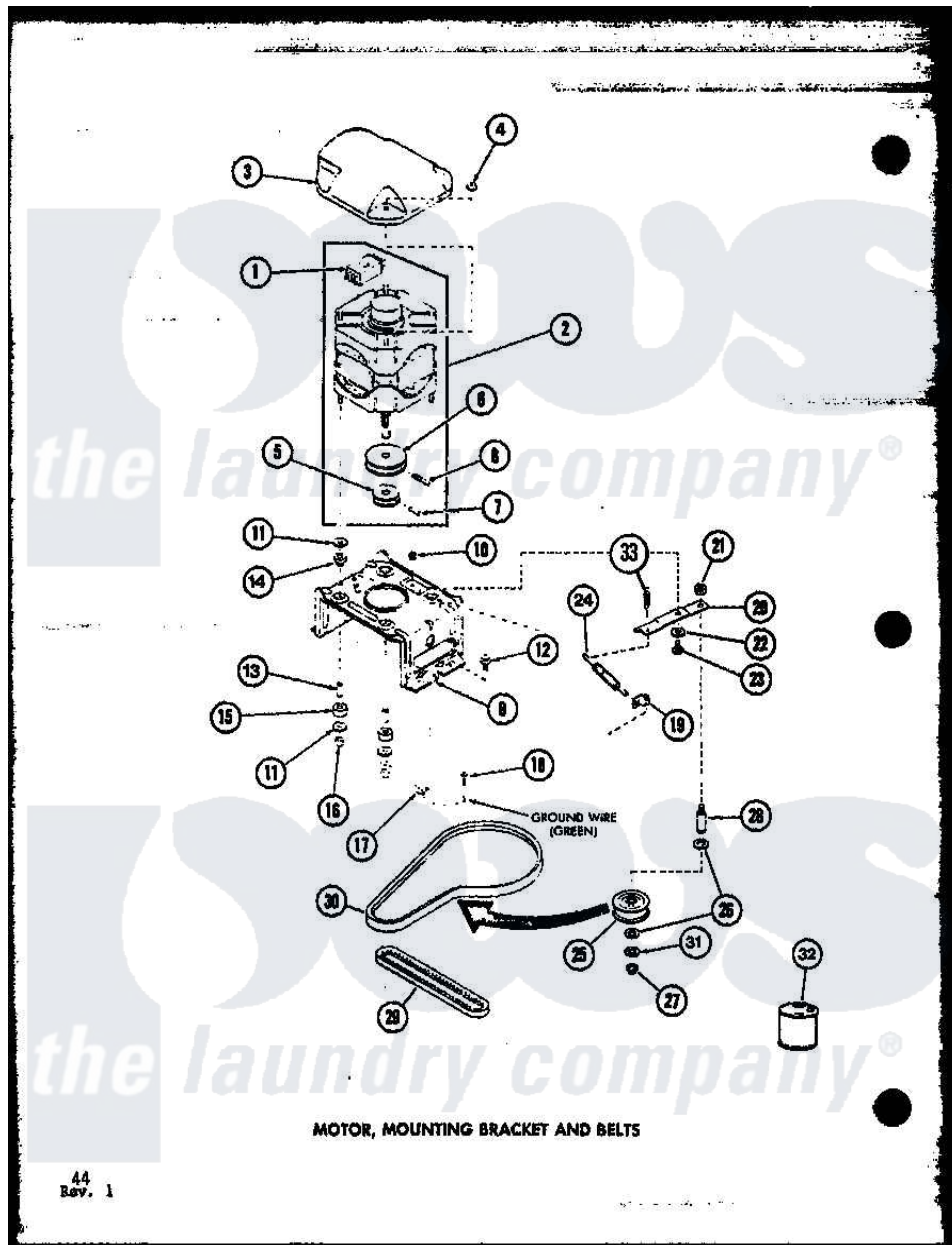

Amana TAA600 (BOM: P7704004W) 09 - MOTOR

Amana Residential Amana TAA600 (BOM: P7704004W) Washer Parts Parts Diagram 09 - MOTOR
 Click on the part number to view part

Item	Original Part Number	Replaced By	Status	Part Description
1	R0602508		Not Available	24139 SWITCH
"	R0602510		Not Available	MOTOR SWITCH
2	R0607001	27179P		Motor-Drve
3	R0603011	27136		Shield, Motor
4	R0601008	27201		Locknut
5	R0609501		Not Available	PULLEY, MOTOR
6	R0609502		Not Available	PULLEY, MOTOR
7	R0601508	10416		Pin, Roll
8	R0601509		Not Available	ROLL PIN
9	R0605514		Not Available	MOTOR MTG BRACKET
10	R0601011	27001225		Nut, Jam Mid Lock 1/4-20
11	R0600510		Not Available	WASHER
12	R0600018	27157		Screw, 10-24 X 5/8 Spec
13	R0603511		Not Available	SPACER
14	R0606509		Not Available	RUBBER MTG
15	R0606510		Not Available	RUBBER MTG

16	YR0601010	23604	Nut, Hex 10-32 Lock
17	R0601507	B5733302	Clip, Ground
18	R0600017		Not Available SCREW
19	R0601539	28849	Clip, Spring
20	R0605586	40041002	Lever, Idler
21	R0601031	358160	Nut
22	R0600506	40054701	Washer
23	R0600016	40038901	Screw, 1/4-20
24	R0605539	37366	Spring, Idler
25	R0609508		Not Available PULLEY, IDLER
26	R0600552	Y29443	Washer, Felt
27	R0601527	23748	Ring, Retaining
28	R0605538	28802	Shaft, Idler
29	R0606507	27155	Belt, Pump
30	R0606539	28808	Belt, Agitate And Spin
31	R0600526	52549	Washer, 501 ID X3/4 Odx
32	R0608011		Not Available HI TEMP LUBE
33	R0605683		Not Available SPRING, HELPER