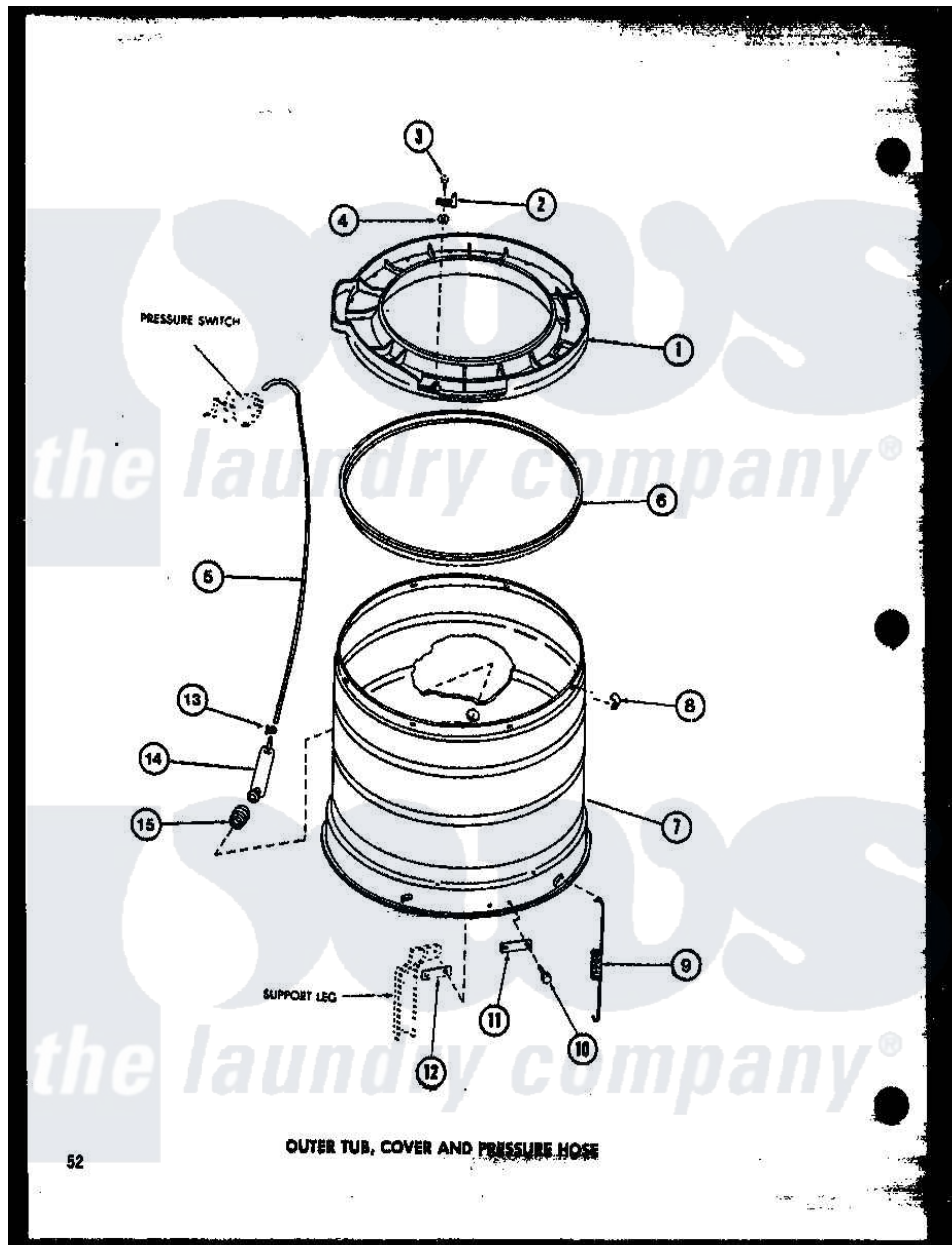

Amana TAA600 (BOM: P7704004W) 10 - OUTER TUB

Amana Residential Amana TAA600 (BOM: P7704004W) Washer Parts Parts Diagram 10 - OUTER TUB
 Click on the part number to view part

Item	Original Part Number	Replaced By	Status	Part Description
1	R0603540	31153		Cover Outer Tub
2	R0605520		Not Available	TRIGGER
3	R0600017		Not Available	SCREW
4	R0600517		Not Available	LOCKWASHER
5	R0606545		Not Available	TUBING, 48
6	R0604506	27184		Gasket, Tub Cover
7	R0603014	392P3		Kit, Outer Tub
8	R0601513		Not Available	SPRING CLIP
9	R0605521	27239		Spring, Leg
10	R0600020	40128701		Screw, 5/16-18 X .50
11	R0605522	27926		Plate, Leg .063
12	R0605523	27927		Plate, Leg .032
13	R0601540	596669		Clamp, Manifold
14	R0603541	40008501		Assembly, Pressure Bulb
15	R0606543	40037801		Grommet