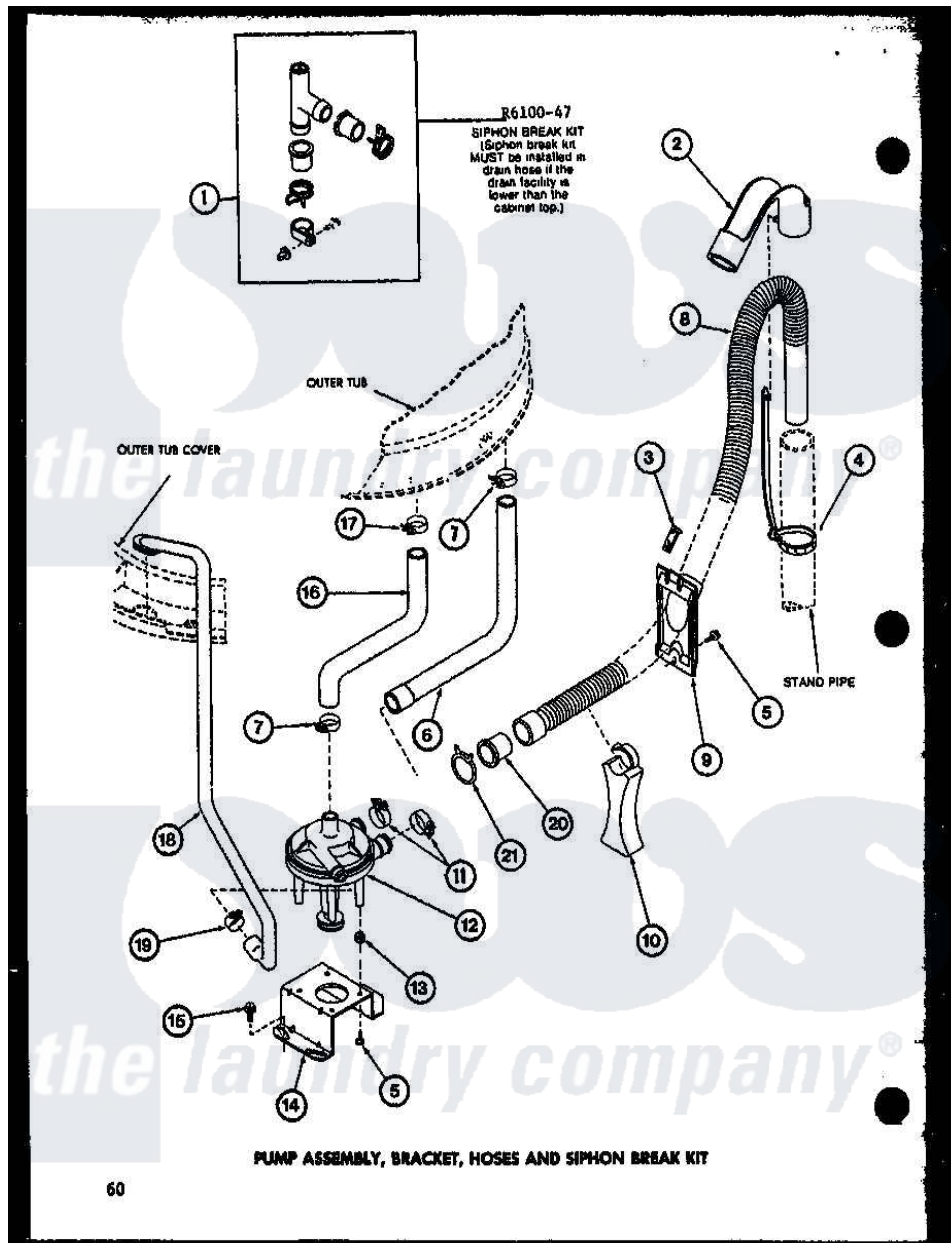

Amana TAA600 (BOM: P7704004W) 12 - PUMP ASSY

Amana Residential Amana TAA600 (BOM: P7704004W) Washer Parts Parts Diagram 12 - PUMP ASSY
 Click on the part number to view part

Item	Original Part Number	Replaced By	Status	Part Description
1	R0610047	76660		Break-Sphn
2	R0603546	22003814		Retainer, Drain Hose
3	R0601545		Not Available	CLIP, HOSE RETAINER
4	R0603548	8539404		Tie-Wire
5	R0600029	27001200		Screw
6	R0606514		Not Available	HOSE
7	R0601515	285655		Clamp, Hose
8	R0606547	39952		Hose- Drain
9	R0603544		Not Available	HOSE RETAINER
10	R0603547		Not Available	HOSE SUPPORT
11	R0601516	285655		Clamp, Hose
12	R0610501	31968		Assembly, Pump NA
13	R0601014	31098		Screw, 10-10 5/8 Unslot
14	R0605524	27105		Bracket, Pump Mounting
15	R0600018	27157		Screw, 10-24 X 5/8 Spec
16	R0606513		Not Available	HOSE

17	R0601505	285655	Clamp, Hose
18	R0606512		RECIRCULATING HOSE
19	R0601517	285655	Clamp, Hose
20	R0603545		HOSE ADAPTER
21	R0601544		HOSE CLAMP