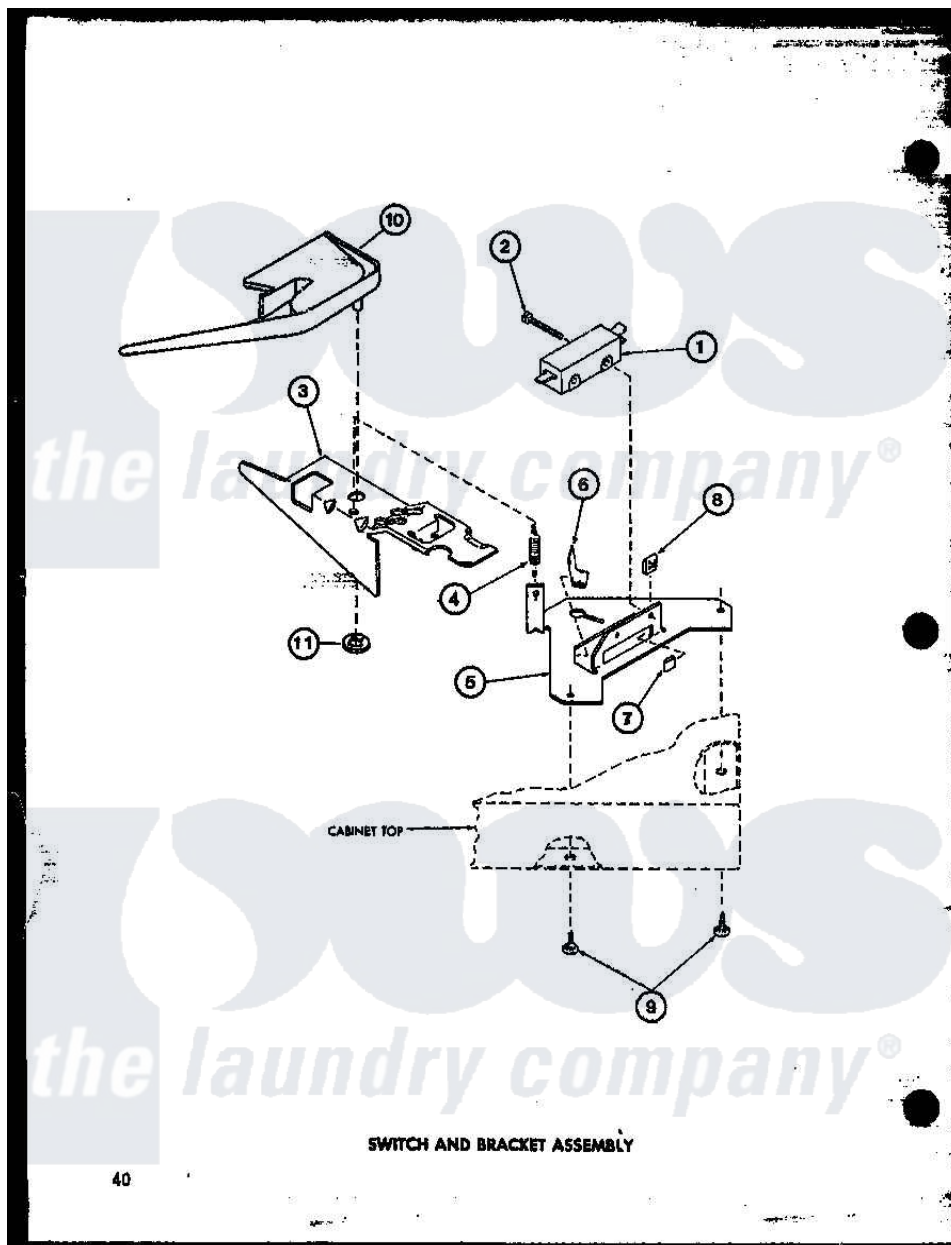

Amana TAA600 (BOM: P7704004W) 13 - SWITCH AND BRACKET ASSY

Amana [Residential Amana TAA600 \(BOM: P7704004W\) Washer Parts](#) Parts Diagram 13 - SWITCH AND BRACKET ASSY

[Click on the part number to view part](#)

Item	Original Part Number	Replaced By	Status	Part Description
1	R0602507	27612		Switch, Lid
2	R0600011		Not Available	SCREW
3	R0605504	27602		Lever, Out-Of-Bal Switch
4	R0605506		Not Available	SPRING
5	R0605505		Not Available	BRACKET
6	R0601503		Not Available	U-CLIP
7	R0601504	27610		Clip, U
8	R0601006		Not Available	NUT
9	R0600012	489464		Screw
10	R0605671		Not Available	SWITCH SHIELD
11	R0601032	29043		Nut, Push