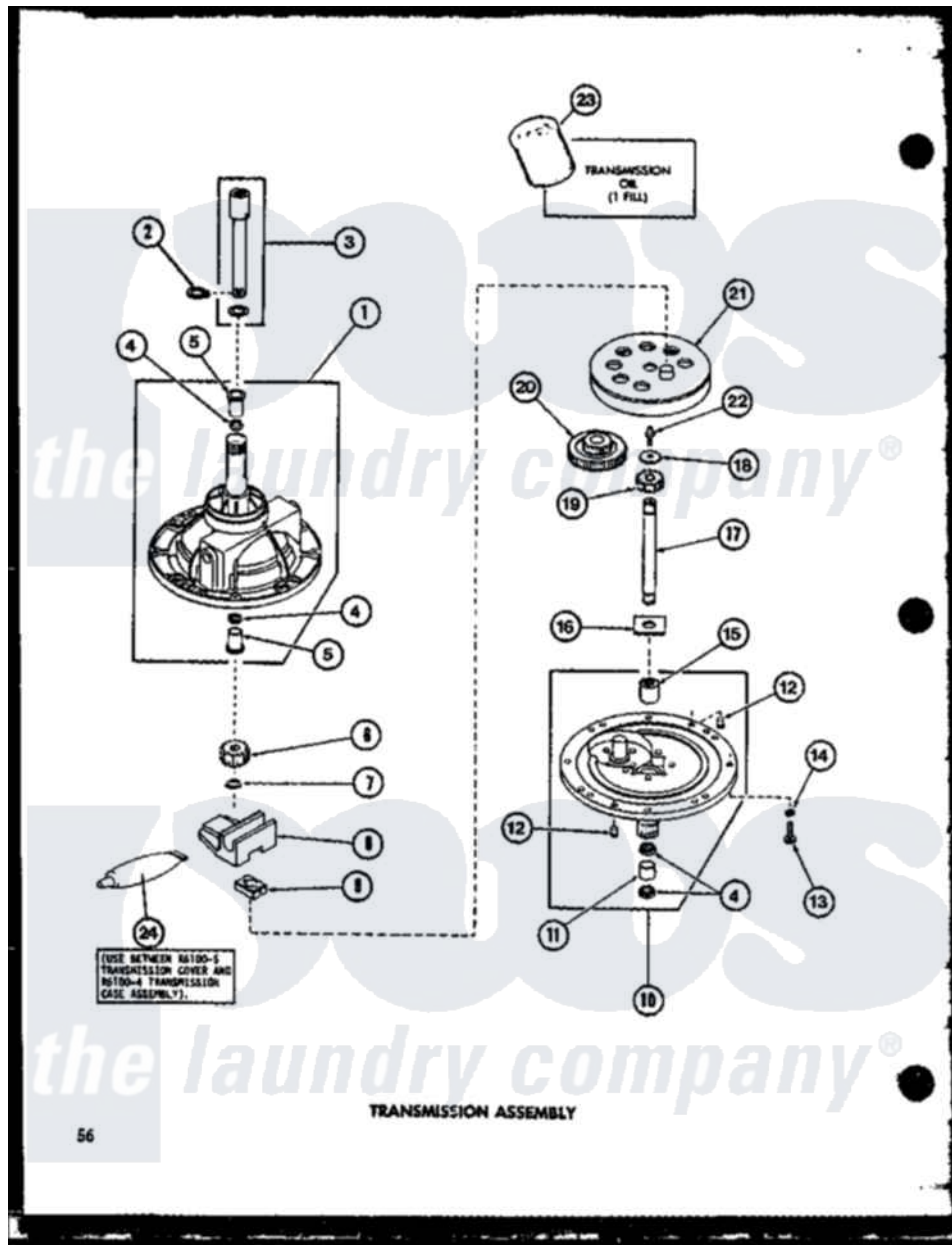

# Amana TAA600 (BOM: P7704004W) 14 - TRANSMISSION ASSY

Amana Residential Amana TAA600 (BOM: P7704004W) Washer Parts Diagram 14 - TRANSMISSION ASSY  
 Click on the part number to view part

Item	Original Part Number	Replaced By	Status	Part Description
1	R0610004		Not Available	ASSY, TRANSMISSION CASE
2	R0601511	<a href="#">27197</a>		Ring, Retaining
3	R0610040	<a href="#">368P3</a>		Kit, Coupling And Shaft
4	R0606517	<a href="#">40042701</a>		Seal- Oil
5	R0605537		Not Available	BEARING
6	R0605542		Not Available	AG PINION
7	R0601511	<a href="#">27197</a>		Ring, Retaining
8	R0605544	<a href="#">Y31526</a>		Rack
9	R0605545	<a href="#">26493</a>		Slide
10	R0610005		Not Available	ASSEMBLY, TRANSMISSION COVER
11	R0605546	<a href="#">27022</a>		Bearing
12	R0605548		Not Available	PIN
13	R0600023	<a href="#">20253</a>		Screw, Cap-1/4-20 X 1"
14	R0600520	<a href="#">02431</a>		Lockwasher, 1/4 Ext Shk
15	R0605547		Not Available	ROLLER, CLUTCH
16	R0600522	<a href="#">27016</a>		Washer

17	R0605540	<a href="#">27081P</a>	Shaft Input Package
18	R0600521	<a href="#">40041501</a>	Washer
19	R0605543	<a href="#">29156</a>	Pinion, Input
20	R0603521	Not Available	REDUCTION GEAR
21	R0605541	<a href="#">26577</a>	Assembly, Gear And Stud
22	R0600024	Not Available	SCREW
23	R0608001	<a href="#">27243P</a>	Oil, CW Transmission F-
24	R0608007	Not Available	LOC TITE