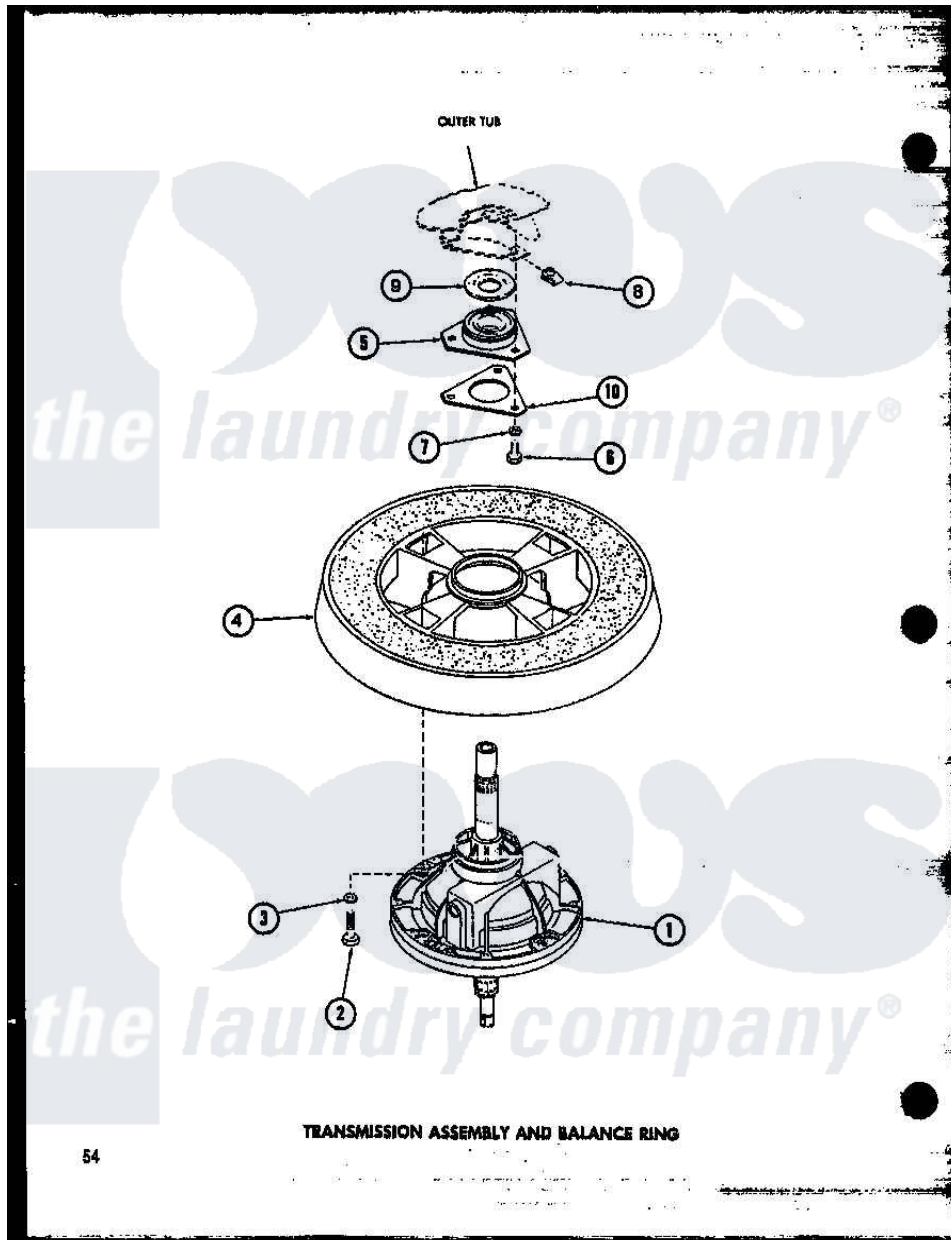

Amana TAA600 (BOM: P7704004W) 15 - TRANSMISSION ASSY AND BALANCE RING

54

Amana Residential Amana TAA600 (BOM: P7704004W) Washer Parts Parts Diagram 15 - TRANSMISSION ASSY AND BALANCE RING

Click on the part number to view part

Item	Original Part Number	Replaced By	Status	Part Description
1	R0607504		Not Available	TRANSMISSION
2	R0600022		Not Available	SCREW
3	R0600520	02431		Lockwasher, 1/4 Ext Shk
4	R0610012		Not Available	ASSY,BALANCE RING-COMPL
5	R0610011	40004201P		Main Bearing Assembly
6	R0600021		Not Available	SCREW
7	R0600519		Not Available	LOCKWASHER
8	R0601013	27222		Nut, Retainer 5/16-18
9	R0605536	27187		Flinger
10	R0600518		Not Available	WASHER