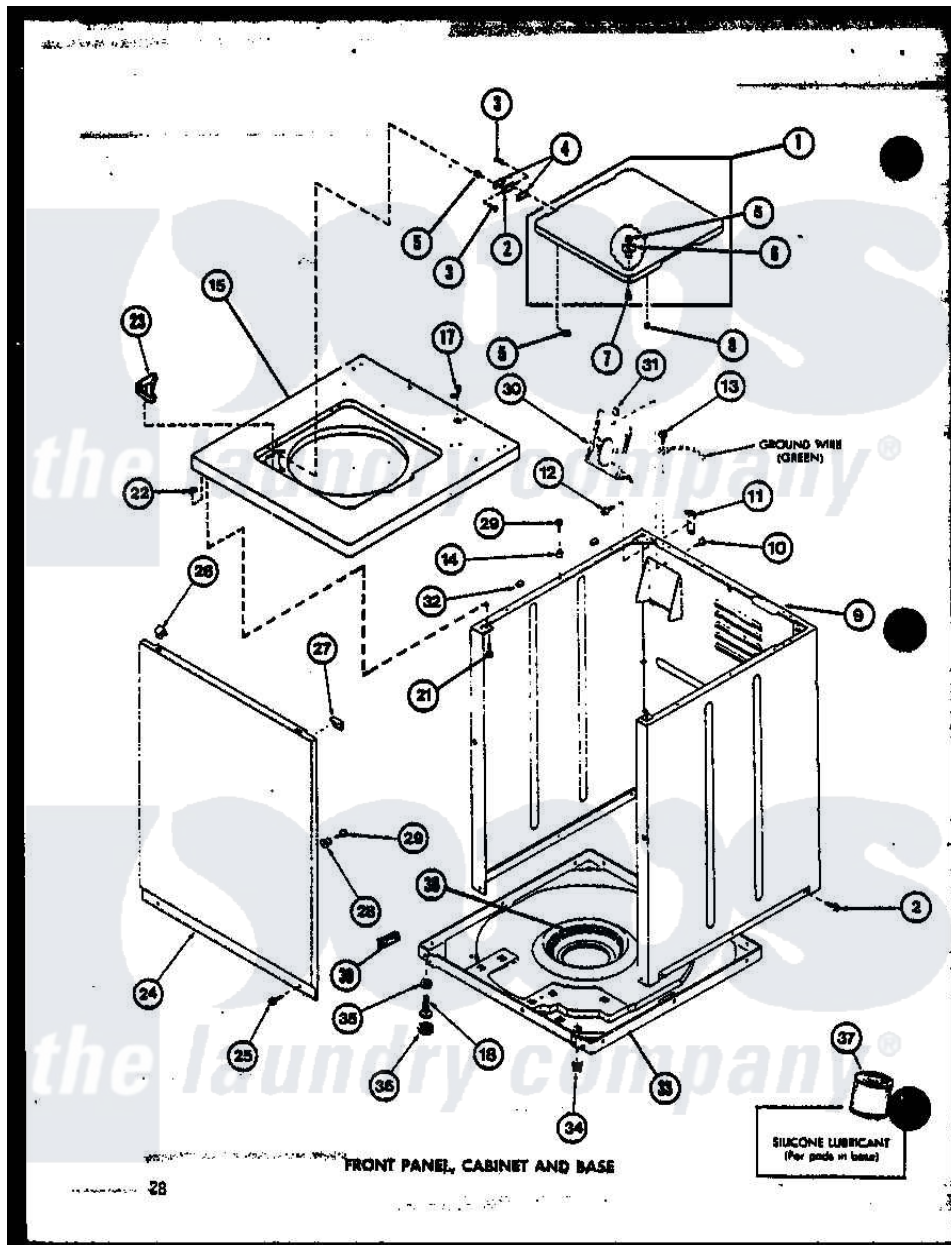

# Amana TAA6001 (BOM: P7704009W) 01 - FRONT PANEL

Amana Residential Amana TAA6001 (BOM: P7704009W) Washer Parts Parts Diagram 01 - FRONT PANEL  
 Click on the part number to view part

Item	Original Part Number	Replaced By	Status	Part Description
1	R0603046		Not Available	LOADING DOOR
"	R0603008		Not Available	LOADING DOOR
"	R0603045		Not Available	LOADING DOOR
2	R0605502	<a href="#">21583</a>		Hinge
3	R0600007	<a href="#">22649</a>		Screw, 8-32 X 13/32 FI
4	R0604502	<a href="#">21584</a>		Gasket
5	R0601002	<a href="#">21752</a>		Nut, 8-32 Hex Brilock
6	<a href="#">R0603504</a>			Actuator, Door Switch
7	R0600008	<a href="#">26769</a>		Assembly, Screw And Washer
8	R0606501	<a href="#">40038001</a>		Bumper
9	R0603090	<a href="#">38612LP</a>		Kit Service Cabinet
"	R0603102		Not Available	CABINET-GOLD
"	R0603091	<a href="#">38612WP</a>		Kit-Servic
10	R0600009		Not Available	SCREW
11	R0605528	<a href="#">Y27103</a>		Hinge, Hold-Down Lug
12	R0600032	<a href="#">3390631</a>		Screw, 10-16 X 3/8