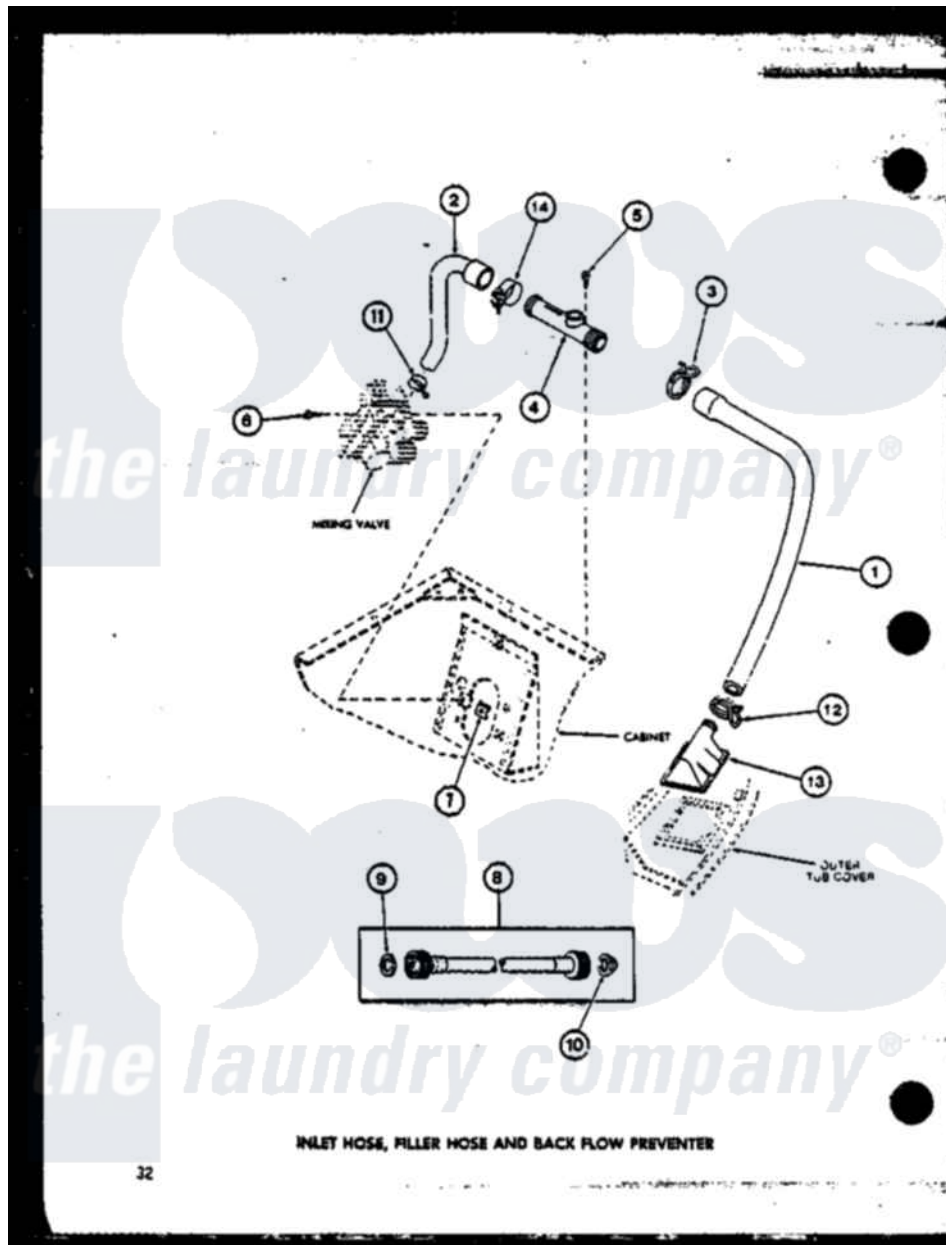

Amana TAA6001 (BOM: P7704009W) 02 - INLET HOSE

Amana Residential Amana TAA6001 (BOM: P7704009W) Washer Parts Parts Diagram 02 - INLET HOSE
 Click on the part number to view part

Item	Original Part Number	Replaced By	Status	Part Description
1	R0606544		Not Available	HOSE
2	R0606503	27183		Hose, Mixing Valve
3	R0601541	285655		Clamp, Hose
4	R0605507	34280		Assembly, Backflow Prevento
5	R0600004	W10116760		Screw
6	R0600009		Not Available	SCREW
7	R0601007	54038		NUt, Speed U-Type
8	R0606504	202860		Inlet Hose Assembly
9	R0600505	Y013783		Washer, Inlet Hose
10	R0600504	22002960		Strainer, Washer Inlet
11	R0601505	285655		Clamp, Hose
12	R0601542	29210		Hose Clamp
13	R0603542		Not Available	HEAD, WATER INLET
14	R0601505	285655		Clamp, Hose