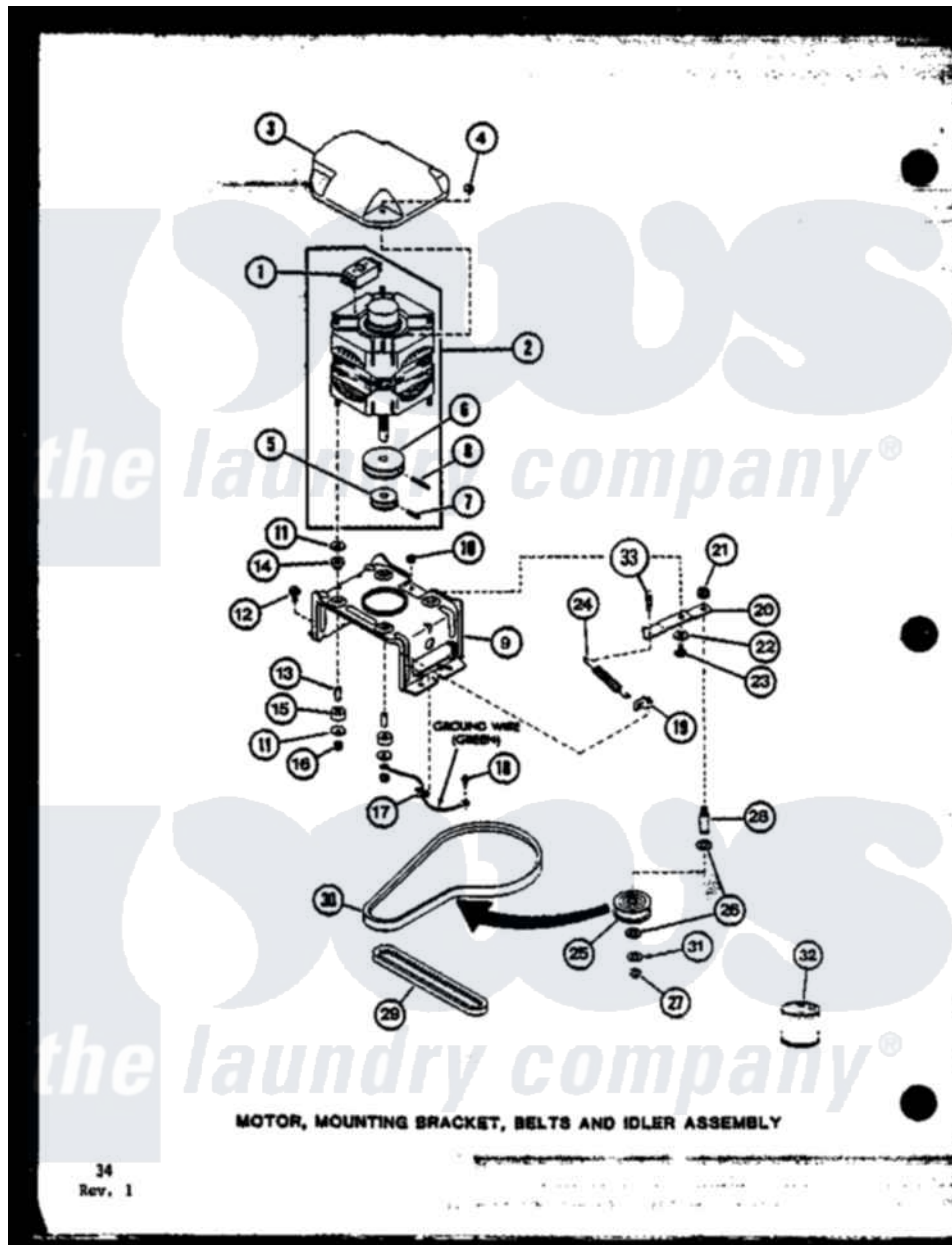

Amana TAA6001 (BOM: P7704009W) 04 - MOTOR

Amana Residential Amana TAA6001 (BOM: P7704009W) Washer Parts Parts Diagram 04 - MOTOR
 Click on the part number to view part

Item	Original Part Number	Replaced By	Status	Part Description
1	R0602508		Not Available	24139 SWITCH
"	R0602510		Not Available	MOTOR SWITCH
2	R0607001	27179P		Motor-Drive
3	R0603011	27136		Shield, Motor
4	R0601008	27201		Locknut
5	R0609501		Not Available	PULLEY, MOTOR
6	R0609502		Not Available	PULLEY, MOTOR
7	R0601508	10416		Pin, Roll
8	R0601509		Not Available	ROLL PIN
9	R0605514		Not Available	MOTOR MTG BRACKET
10	R0601011	27001225		Nut, Jam Mid Lock 1/4-20
11	R0600510		Not Available	WASHER
12	R0600018	27157		Screw, 10-24 X 5/8 Spec
13	R0603511		Not Available	SPACER
14	R0606509		Not Available	RUBBER MTG
15	R0606510		Not Available	RUBBER MTG

16	YR0601010	23604	Nut, Hex 10-32 Lock
17	R0601507	B5733302	Clip, Ground
18	R0600017		Not Available SCREW
19	R0601539	28849	Clip, Spring
20	R0605586	40041002	Lever, Idler
21	R0601031	358160	Nut
22	R0600506	40054701	Washer
23	R0600016	40038901	Screw, 1/4-20
24	R0605539	37366	Spring, Idler
25	R0609508		Not Available PULLEY, IDLER
26	R0600552	Y29443	Washer, Felt
27	R0601527	23748	Ring, Retaining
28	R0605538	28802	Shaft, Idler
29	R0606507	27155	Belt, Pump
30	R0606539	28808	Belt, Agitate And Spin
31	R0600526	52549	Washer, 501 ID X3/4 Odx
32	R0608011		Not Available HI TEMP LUBE
33	R0605683		Not Available SPRING, HELPER