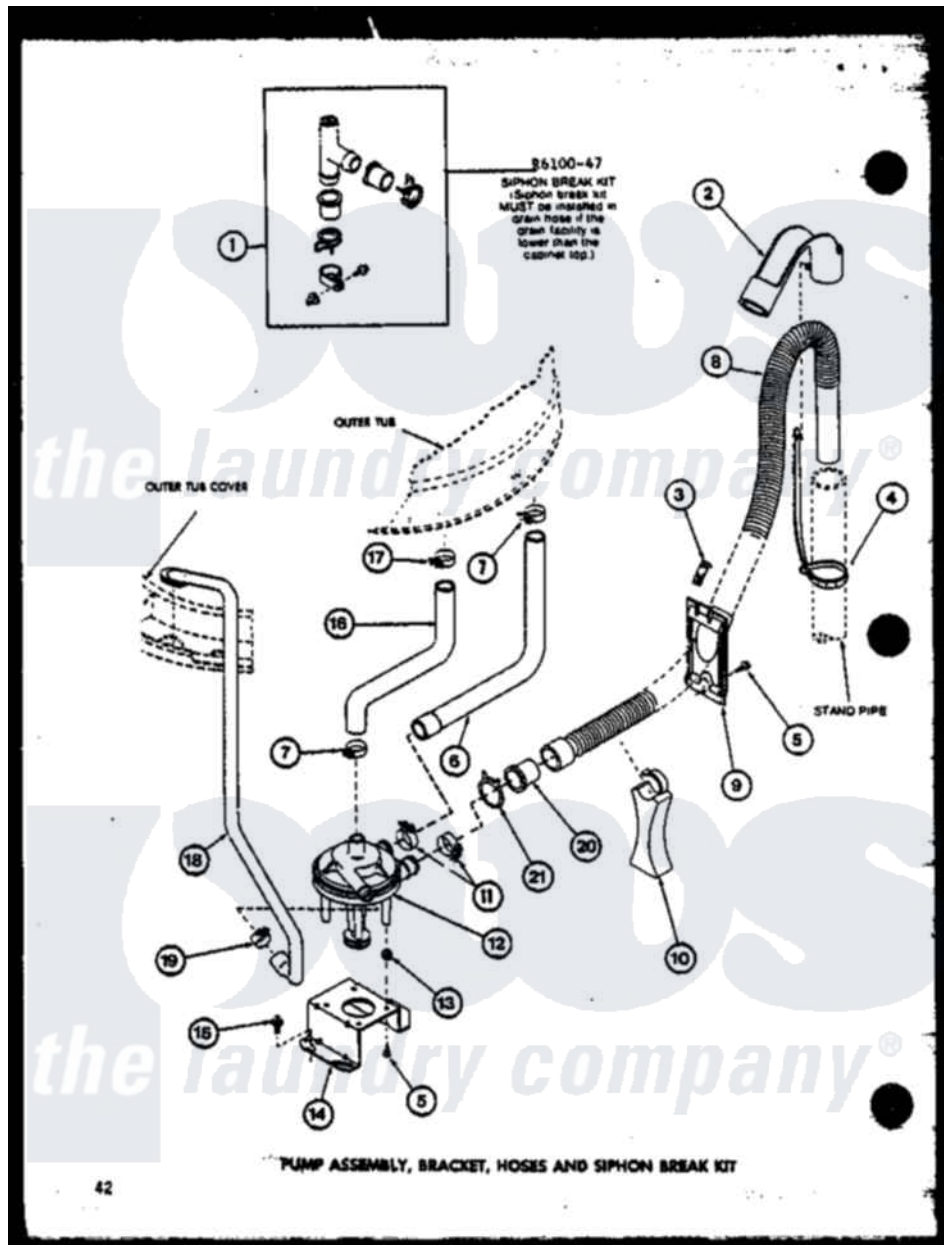

Amana TAA6001 (BOM: P7704009W) 09 - PUMP ASSY

Amana Residential Amana TAA6001 (BOM: P7704009W) Washer Parts Parts Diagram 09 - PUMP ASSY
 Click on the part number to view part

Item	Original Part Number	Replaced By	Status	Part Description
1	R0610047	76660		Break-Sphn
2	R0603546	22003814		Retainer, Drain Hose
3	R0601545		Not Available	CLIP, HOSE RETAINER
4	R0603548	8539404		Tie-Wire
5	R0600029	27001200		Screw
6	R0606514		Not Available	HOSE
7	R0601515	285655		Clamp, Hose
8	R0606547	39952		Hose- Drain
9	R0603544		Not Available	HOSE RETAINER
10	R0603547		Not Available	HOSE SUPPORT
11	R0601516	285655		Clamp, Hose
12	R0610501	31968		Assembly, Pump NA
13	R0601014	31098		Screw, 10-10 5/8 Unslot
14	R0605524	27105		Bracket, Pump Mounting
15	R0600018	27157		Screw, 10-24 X 5/8 Spec
16	R0606513		Not Available	HOSE

17	R0601505	285655	Clamp, Hose
18	R0606512		RECIRCULATING HOSE
19	R0601517	285655	Clamp, Hose
20	R0603545		HOSE ADAPTER
21	R0601544		HOSE CLAMP